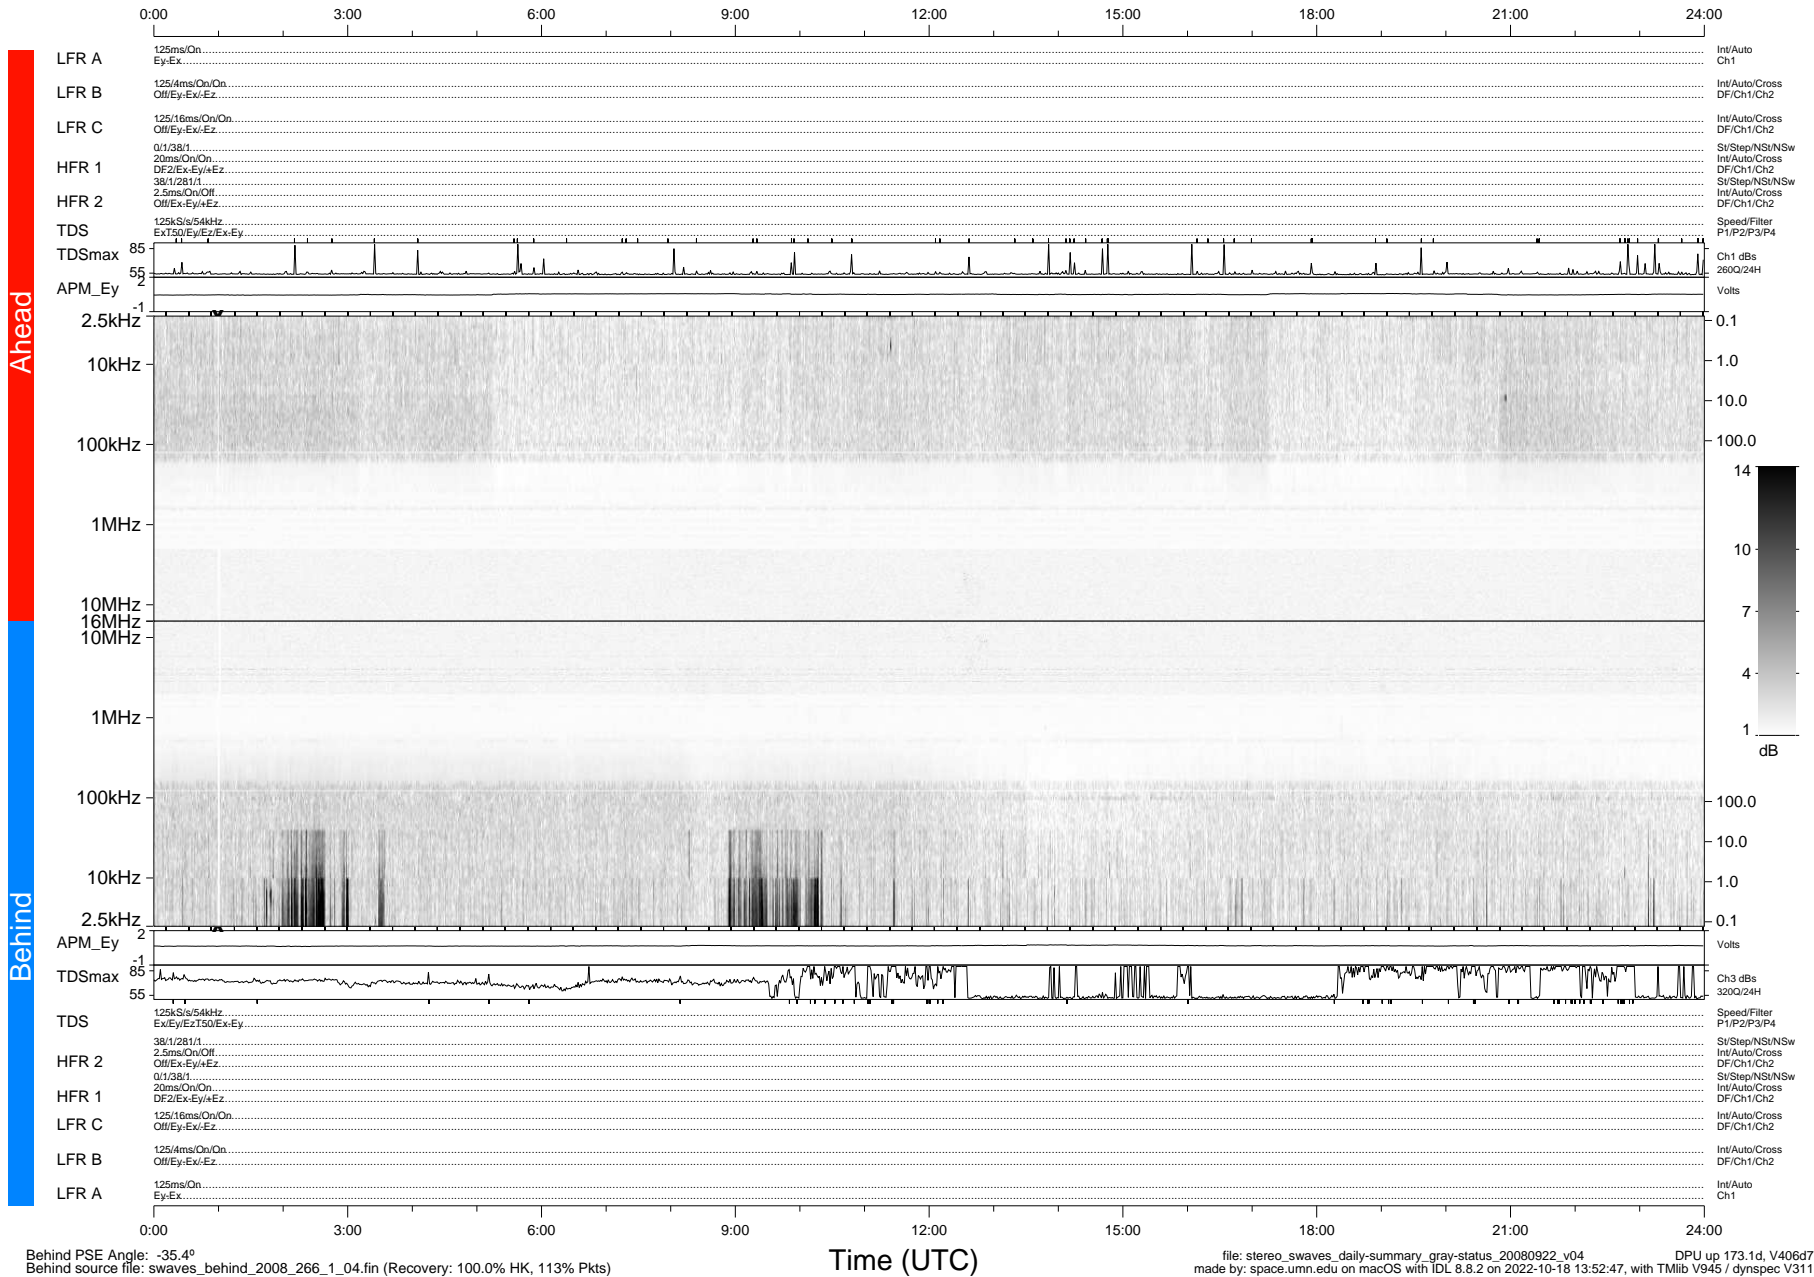

STEREO/WAVES Daily Summary - 22-Sep-2008 (DOY 266)

Ahead source file: swaves_ahead_2008_266_1_04.fin (Recovery: 100.0% HK, 104% Pkts)
Ahead PSE Angle: 39.2°

DPU up 173.4d, V406d6

Behind PSE Angle: -35.4°
Behind source file: swaves_behind_2008_266_1_04.fin (Recovery: 100.0% HK, 113% Pkts)

Time (UTC)