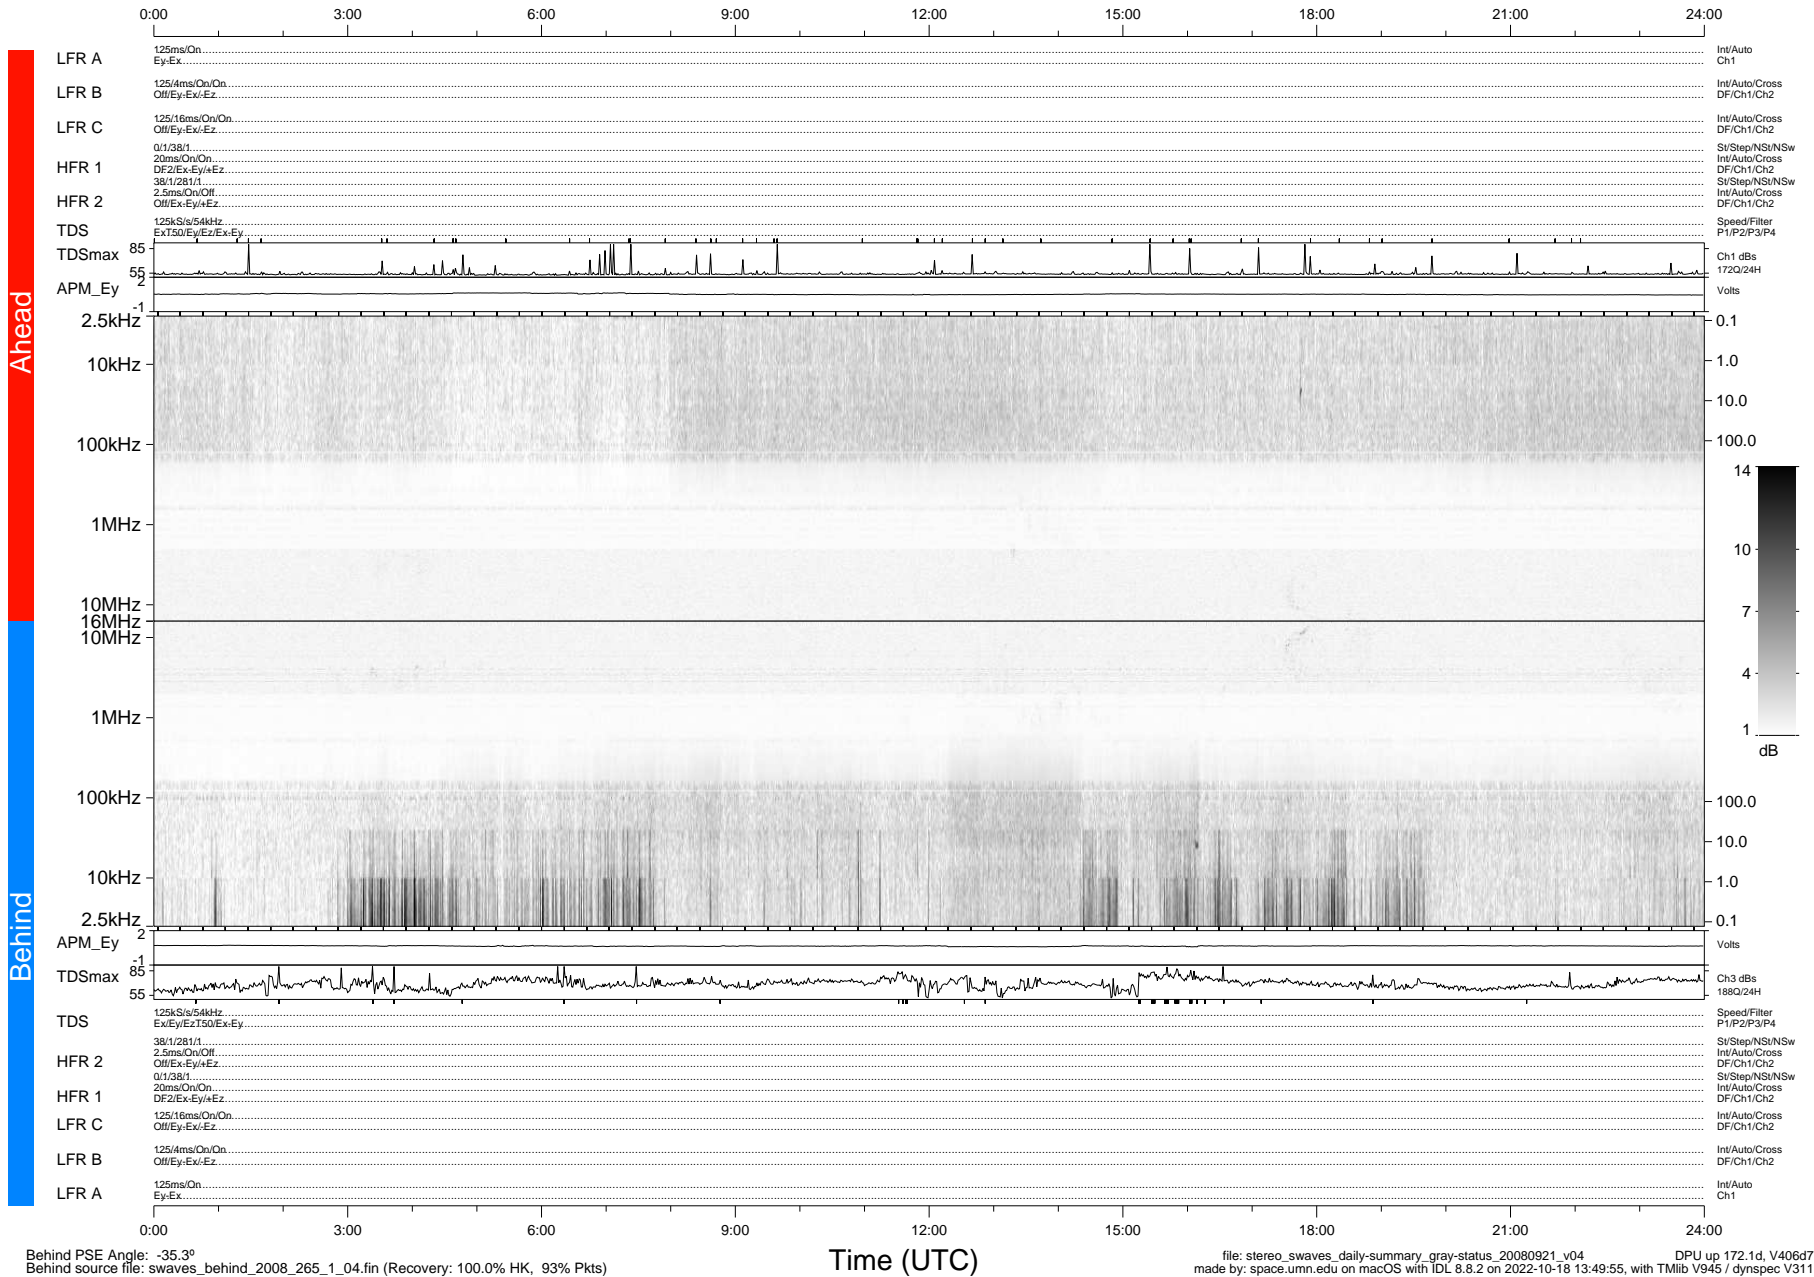

STEREO/WAVES Daily Summary - 21-Sep-2008 (DOY 265)

Ahead source file: swaves_ahead_2008_265_1_04.fin (Recovery: 100.0% HK, 91% Pkts)
Ahead PSE Angle: 39.1°

DPU up 172.4d, V406d6

Behind PSE Angle: -35.3°
Behind source file: swaves_behind_2008_265_1_04.fin (Recovery: 100.0% HK, 93% Pkts)