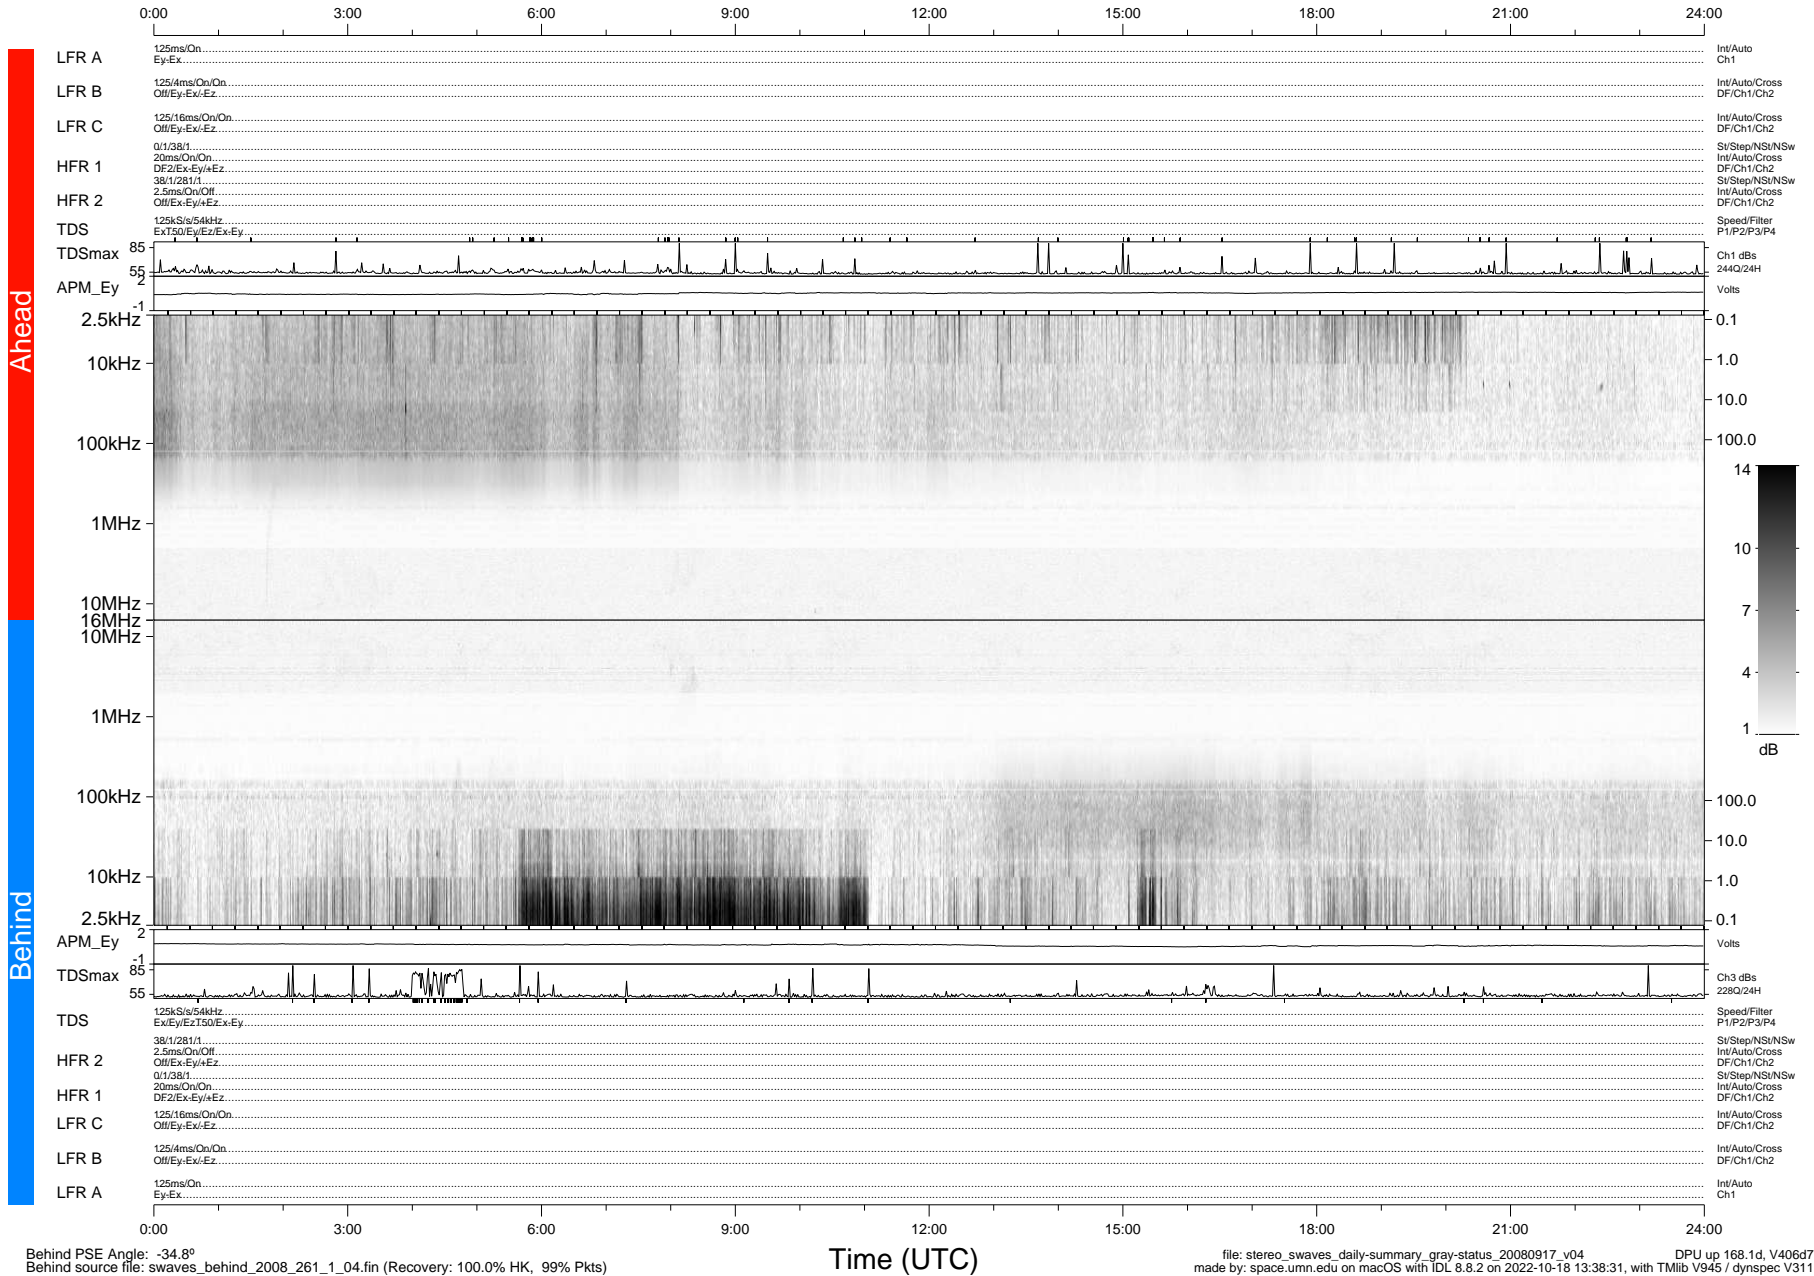

STEREO/WAVES Daily Summary - 17-Sep-2008 (DOY 261)

Ahead source file: swaves_ahead_2008_261_1_04.fin (Recovery: 100.0% HK, 102% Pkts)
Ahead PSE Angle: 38.8°

DPU up 168.4d, V406d6

Behind PSE Angle: -34.8°
Behind source file: swaves_behind_2008_261_1_04.fin (Recovery: 100.0% HK, 99% Pkts)

Time (UTC)