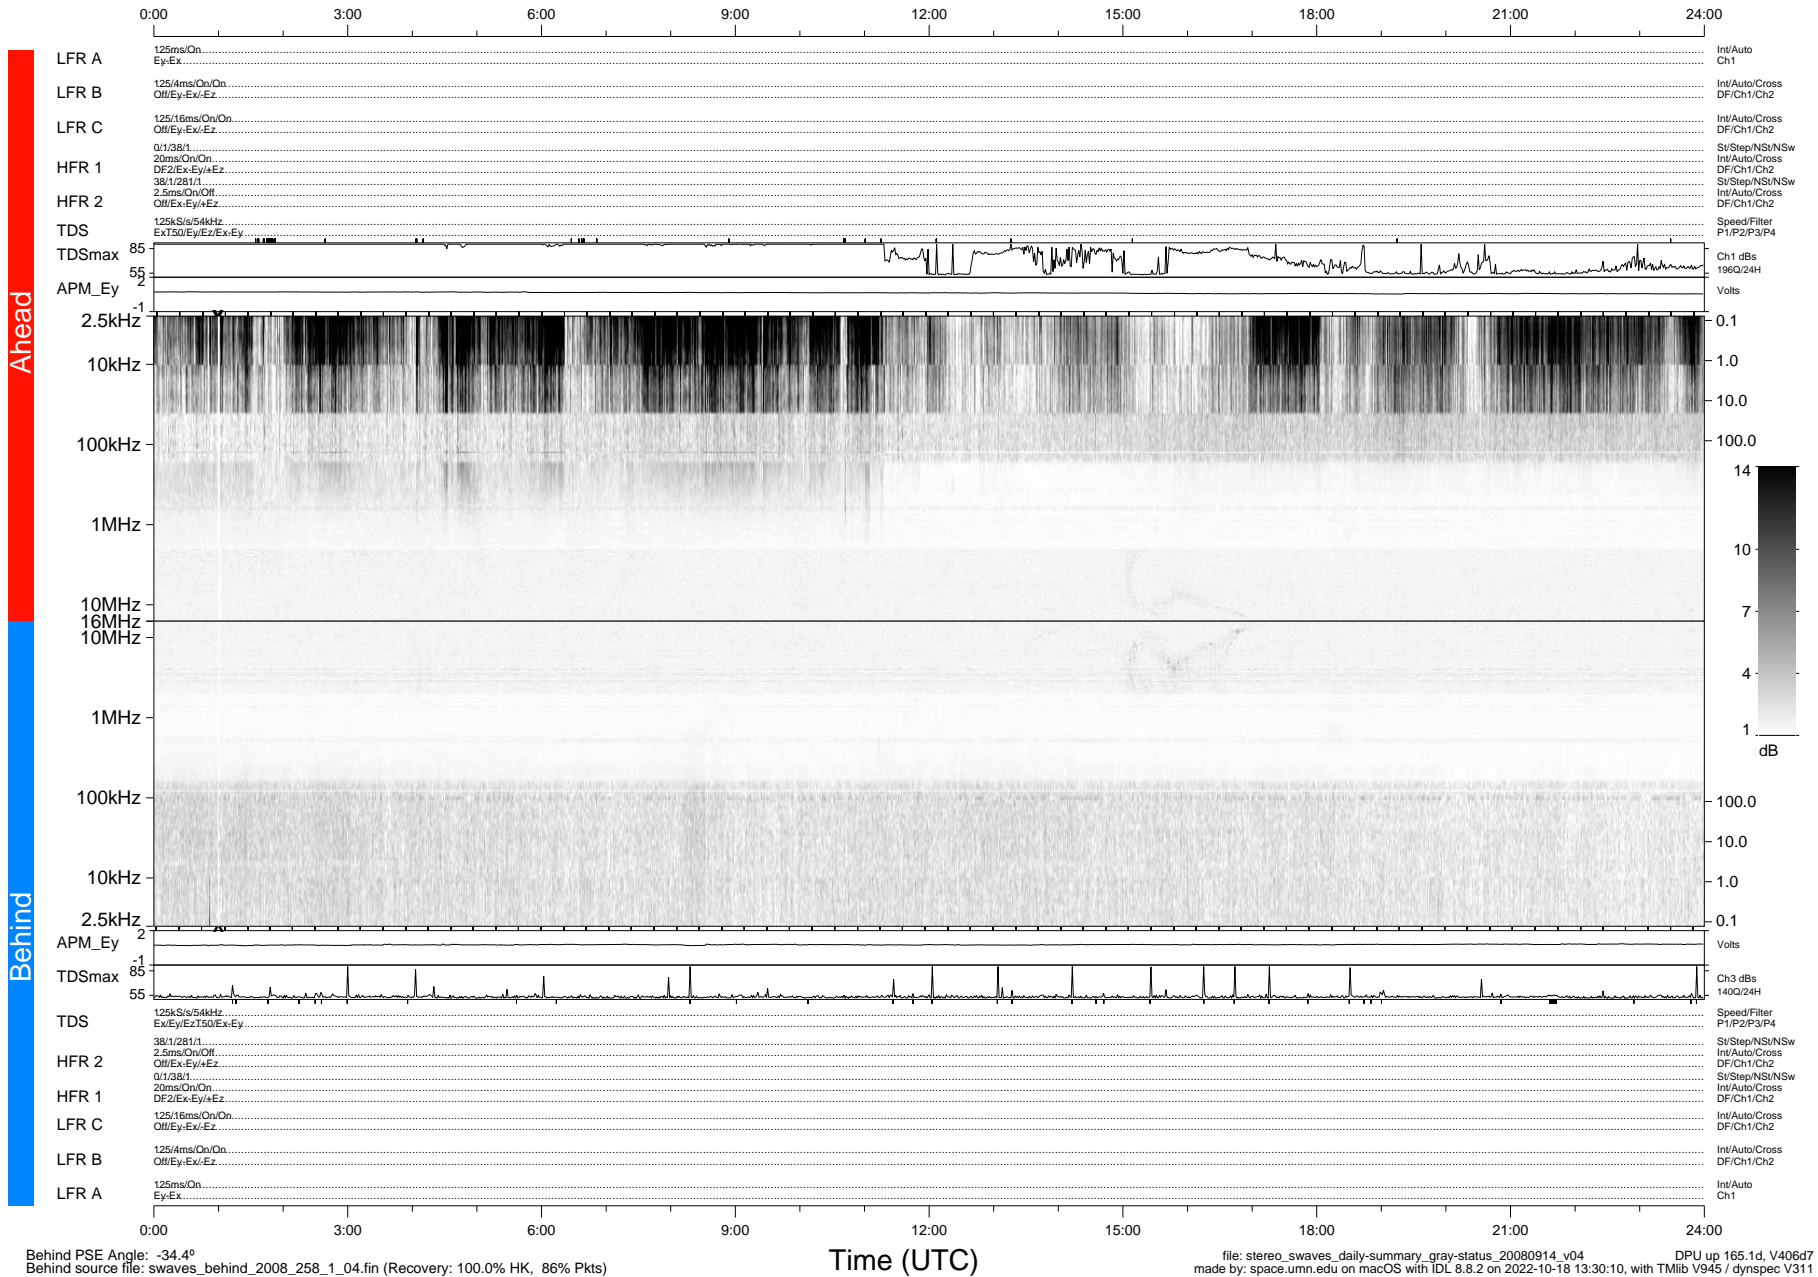

STEREO/WAVES Daily Summary - 14-Sep-2008 (DOY 258)

Ahead source file: swaves_ahead_2008_258_1_04.fin (Recovery: 100.0% HK, 94% Pkts)
Ahead PSE Angle: 38.7°

DPU up 165.4d, V406d6

Behind PSE Angle: -34.4°
Behind source file: swaves_behind_2008_258_1_04.fin (Recovery: 100.0% HK, 86% Pkts)

Time (UTC)