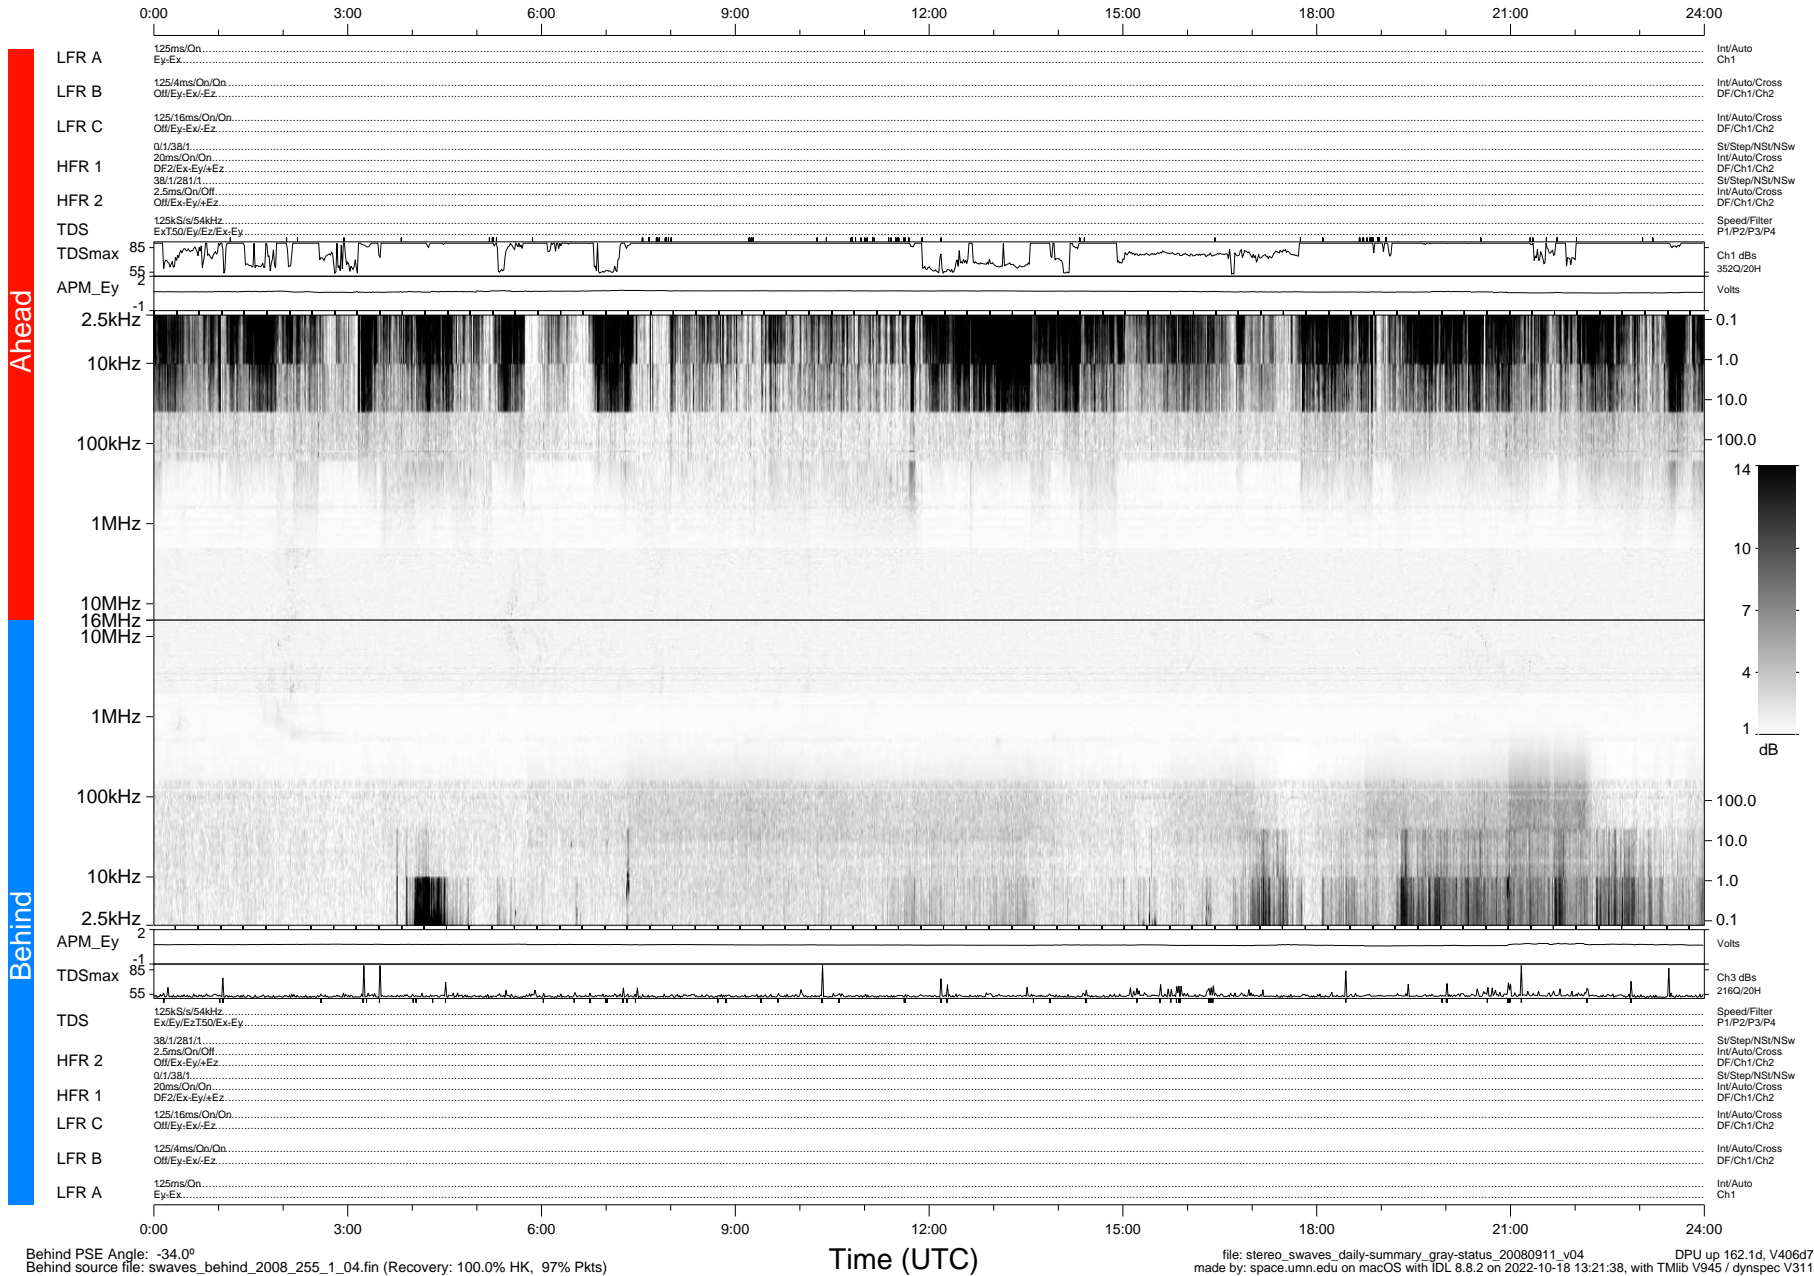

STEREO/WAVES Daily Summary - 11-Sep-2008 (DOY 255)

Ahead source file: swaves_ahead_2008_255_1_04.fin (Recovery: 100.0% HK, 117% Pkts)
Ahead PSE Angle: 38.5°

DPU up 162.4d, V406d6

Behind PSE Angle: -34.0°
Behind source file: swaves_behind_2008_255_1_04.fin (Recovery: 100.0% HK, 97% Pkts)

Time (UTC)