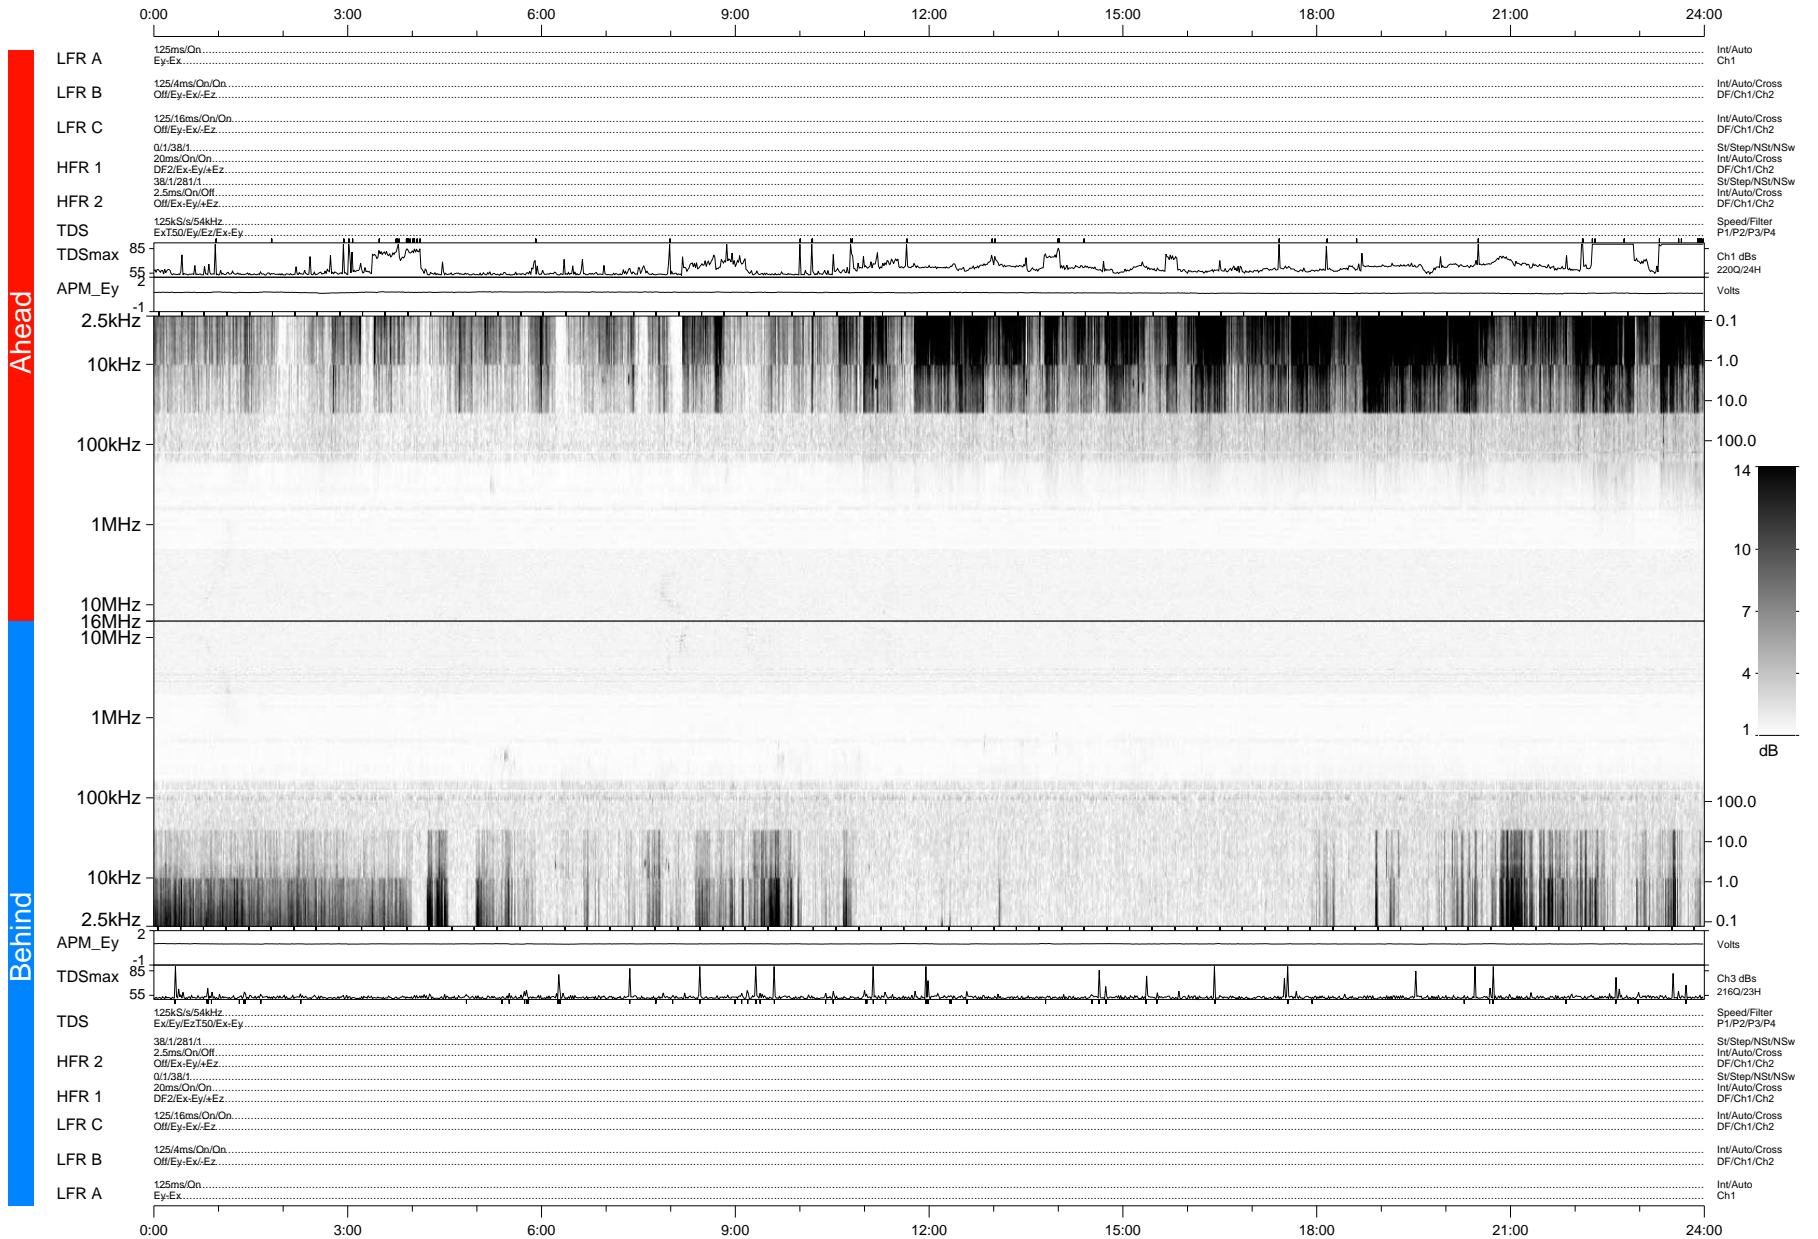

# STEREO/WAVES Daily Summary - 09-Sep-2008 (DOY 253)

Ahead source file: swaves\_ahead\_2008\_253\_1\_04.fin (Recovery: 100.0% HK, 98% Pkts)  
 Ahead PSE Angle: 38.3°

DPU up 160.4d, V406d6

Behind PSE Angle: -33.8°  
 Behind source file: swaves\_behind\_2008\_253\_1\_04.fin (Recovery: 100.0% HK, 97% Pkts)

Time (UTC)

file: stereo\_swaves\_daily-summary\_gray-status\_20080909\_v04 DPU up 160.1d, V406d7  
 made by: space.umn.edu on macOS with IDL 8.8.2 on 2022-10-18 13:15:56, with Tlib V945 / dynspec V311