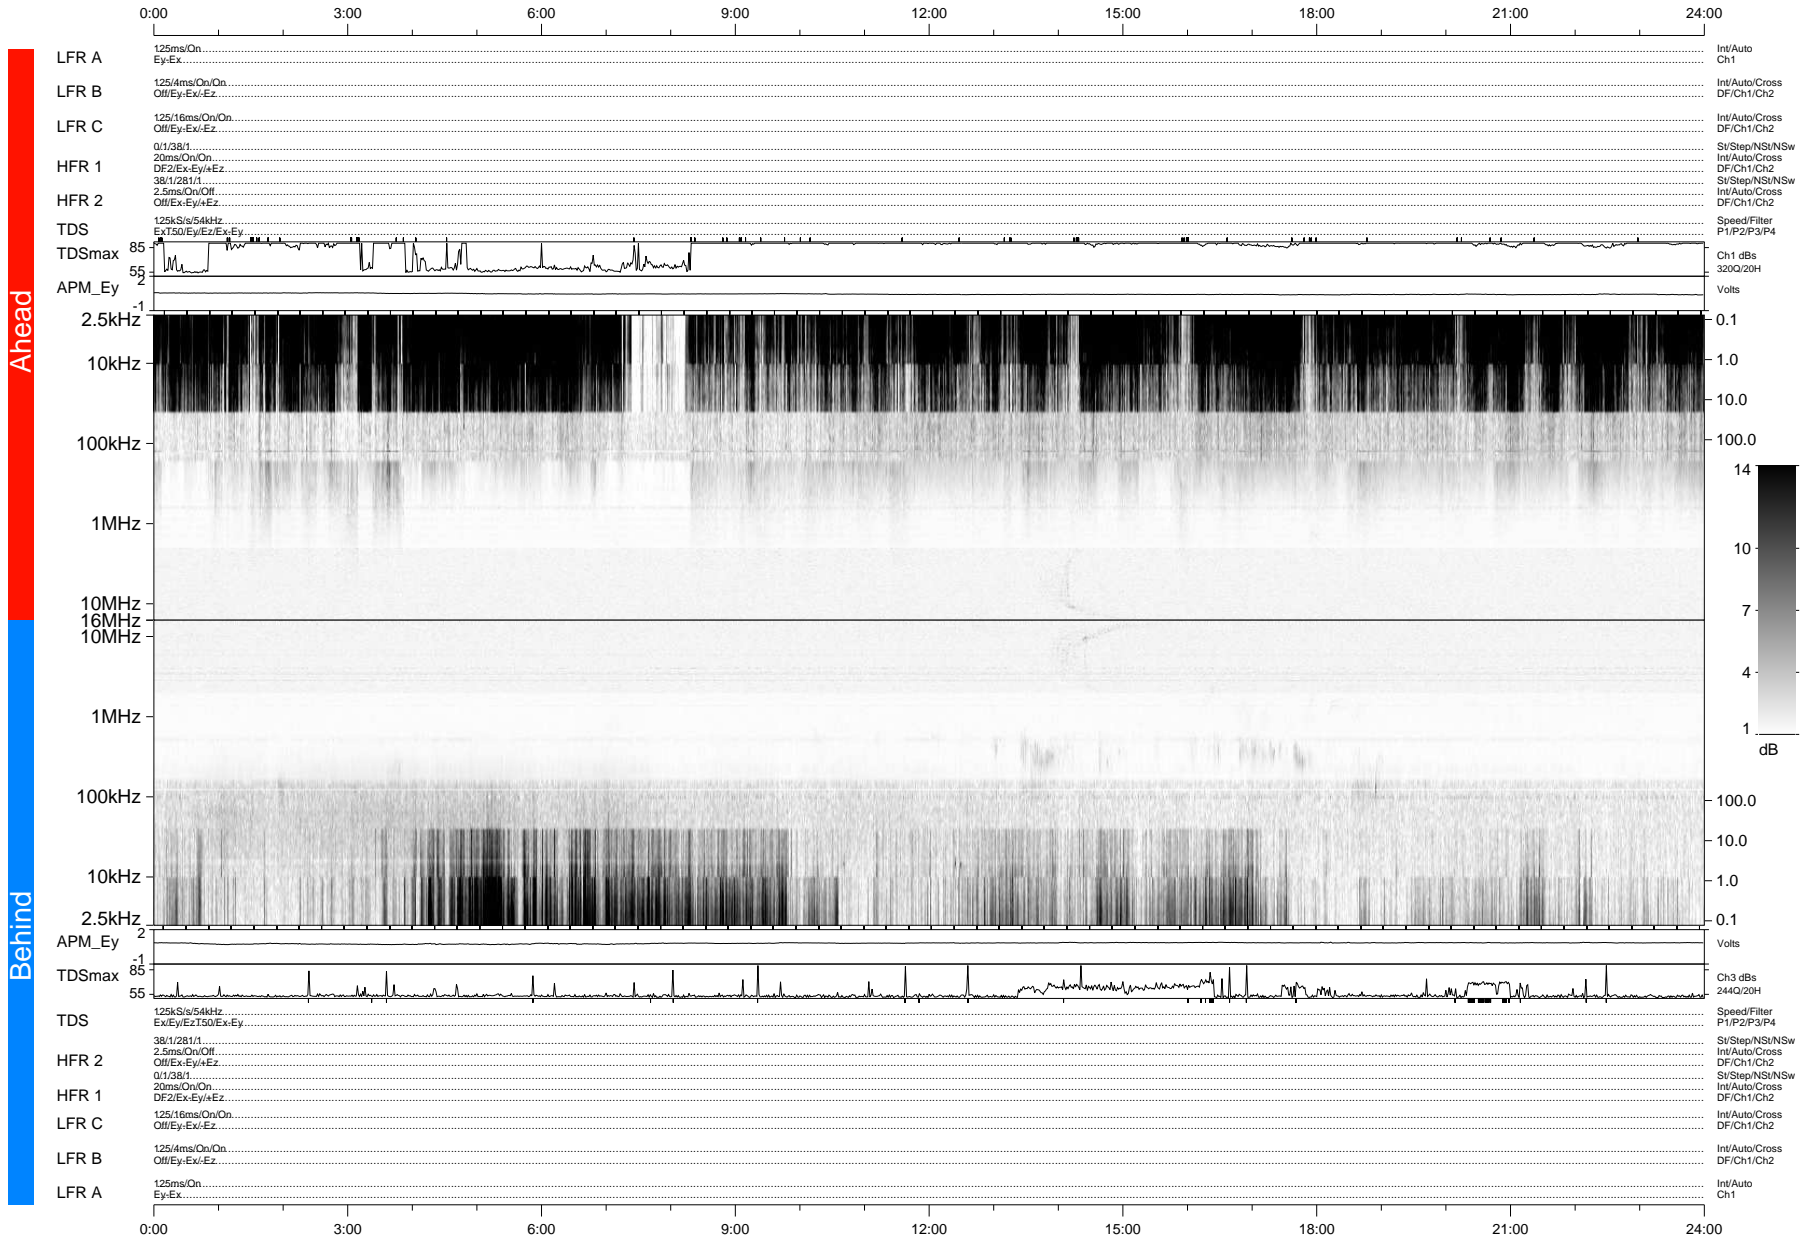

# STEREO/WAVES Daily Summary - 07-Sep-2008 (DOY 251)

Ahead source file: swaves\_ahead\_2008\_251\_1\_04.fin (Recovery: 100.1% HK, 112% Pkts)  
 Ahead PSE Angle: 38.2°

DPU up 158.4d, V406d6

Behind PSE Angle: -33.5°  
 Behind source file: swaves\_behind\_2008\_251\_1\_04.fin (Recovery: 100.0% HK, 101% Pkts)

Time (UTC)

file: stereo\_swaves\_daily-summary\_gray-status\_20080907\_v04 DPU up 158.1d, V406d7  
 made by: space.umn.edu on macOS with IDL 8.8.2 on 2022-10-18 13:10:16, with TMIlib V945 / dynspec V311