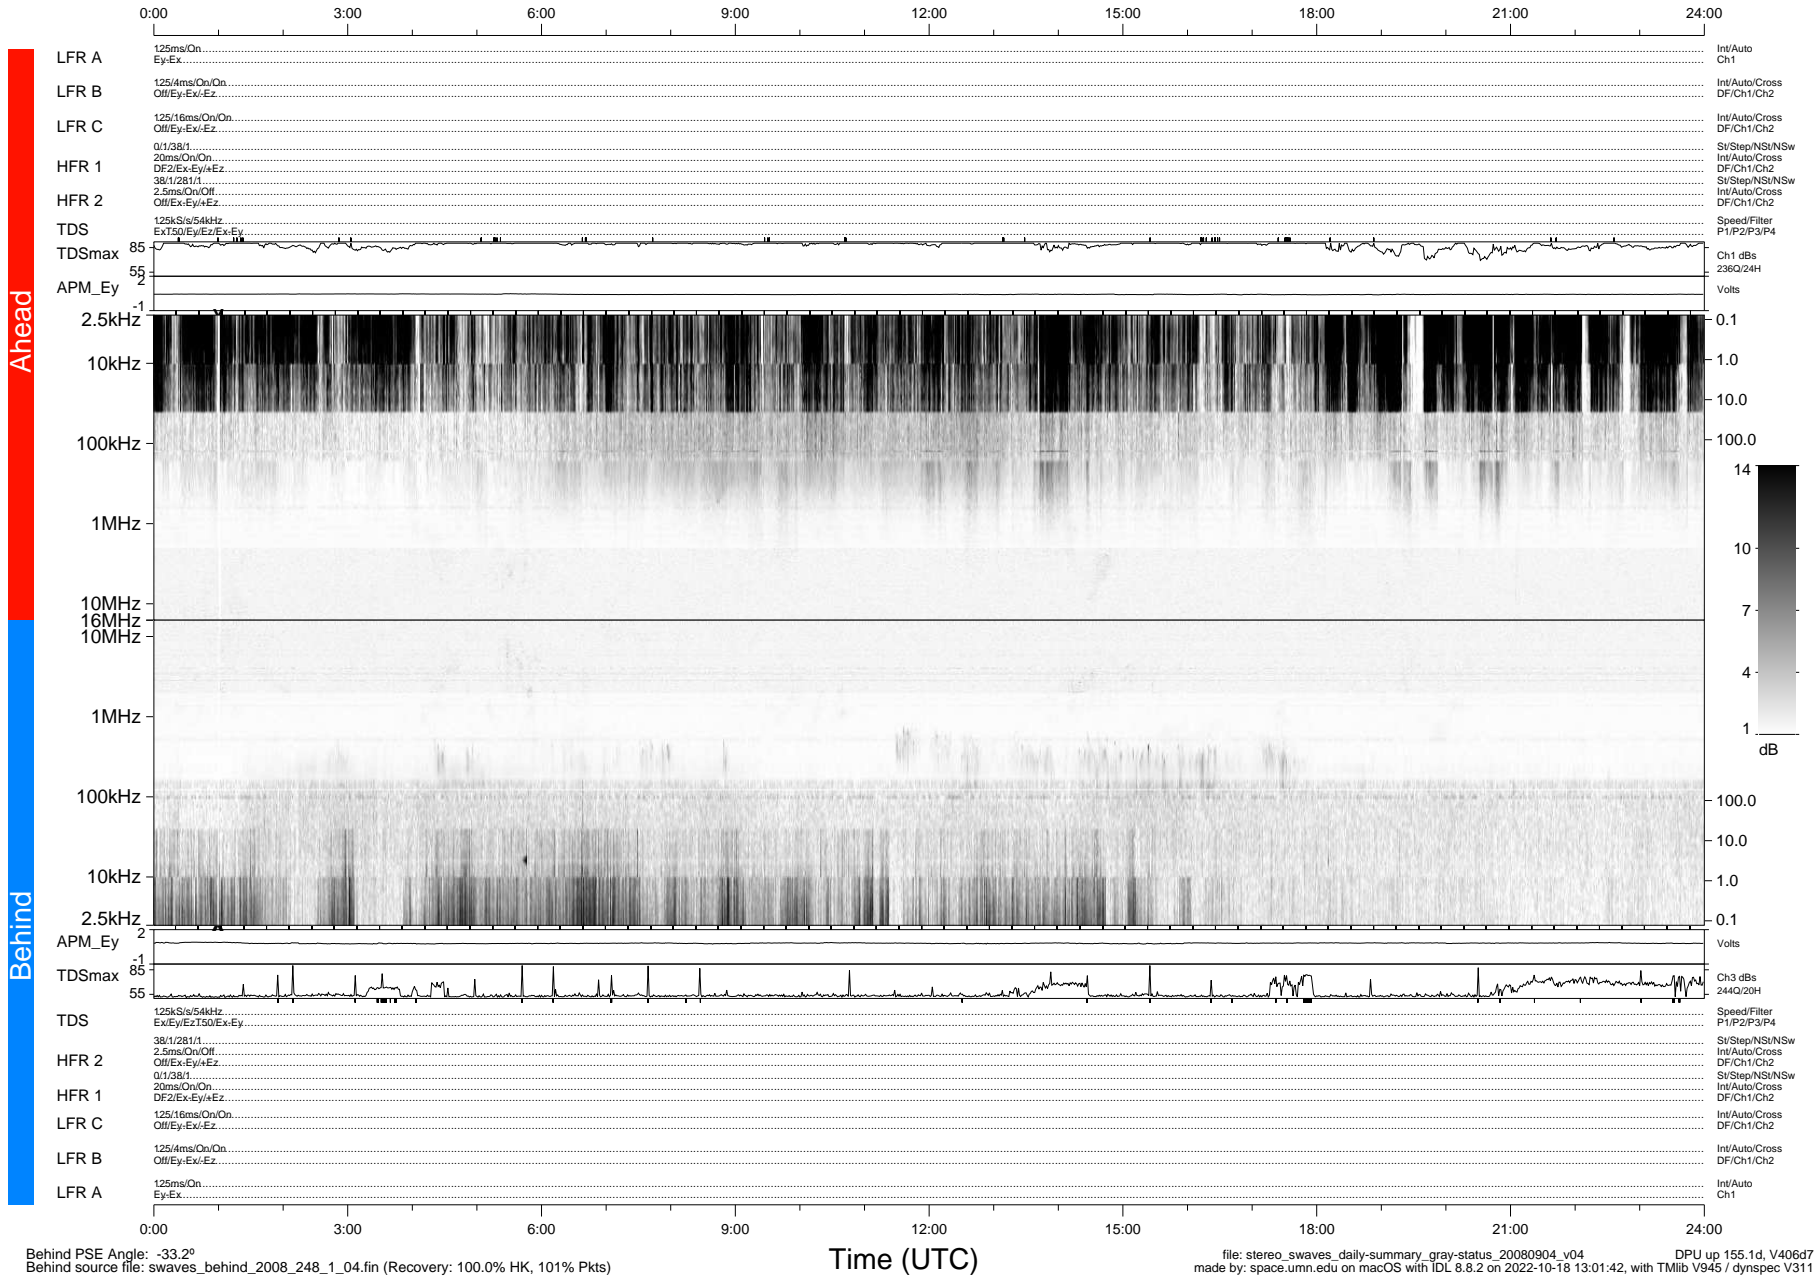

STEREO/WAVES Daily Summary - 04-Sep-2008 (DOY 248)

Ahead source file: swaves_ahead_2008_248_1_04.fin (Recovery: 100.0% HK, 100% Pkts)
Ahead PSE Angle: 37.9°

DPU up 155.4d, V406d6

Behind PSE Angle: -33.2°
Behind source file: swaves_behind_2008_248_1_04.fin (Recovery: 100.0% HK, 101% Pkts)

Time (UTC)