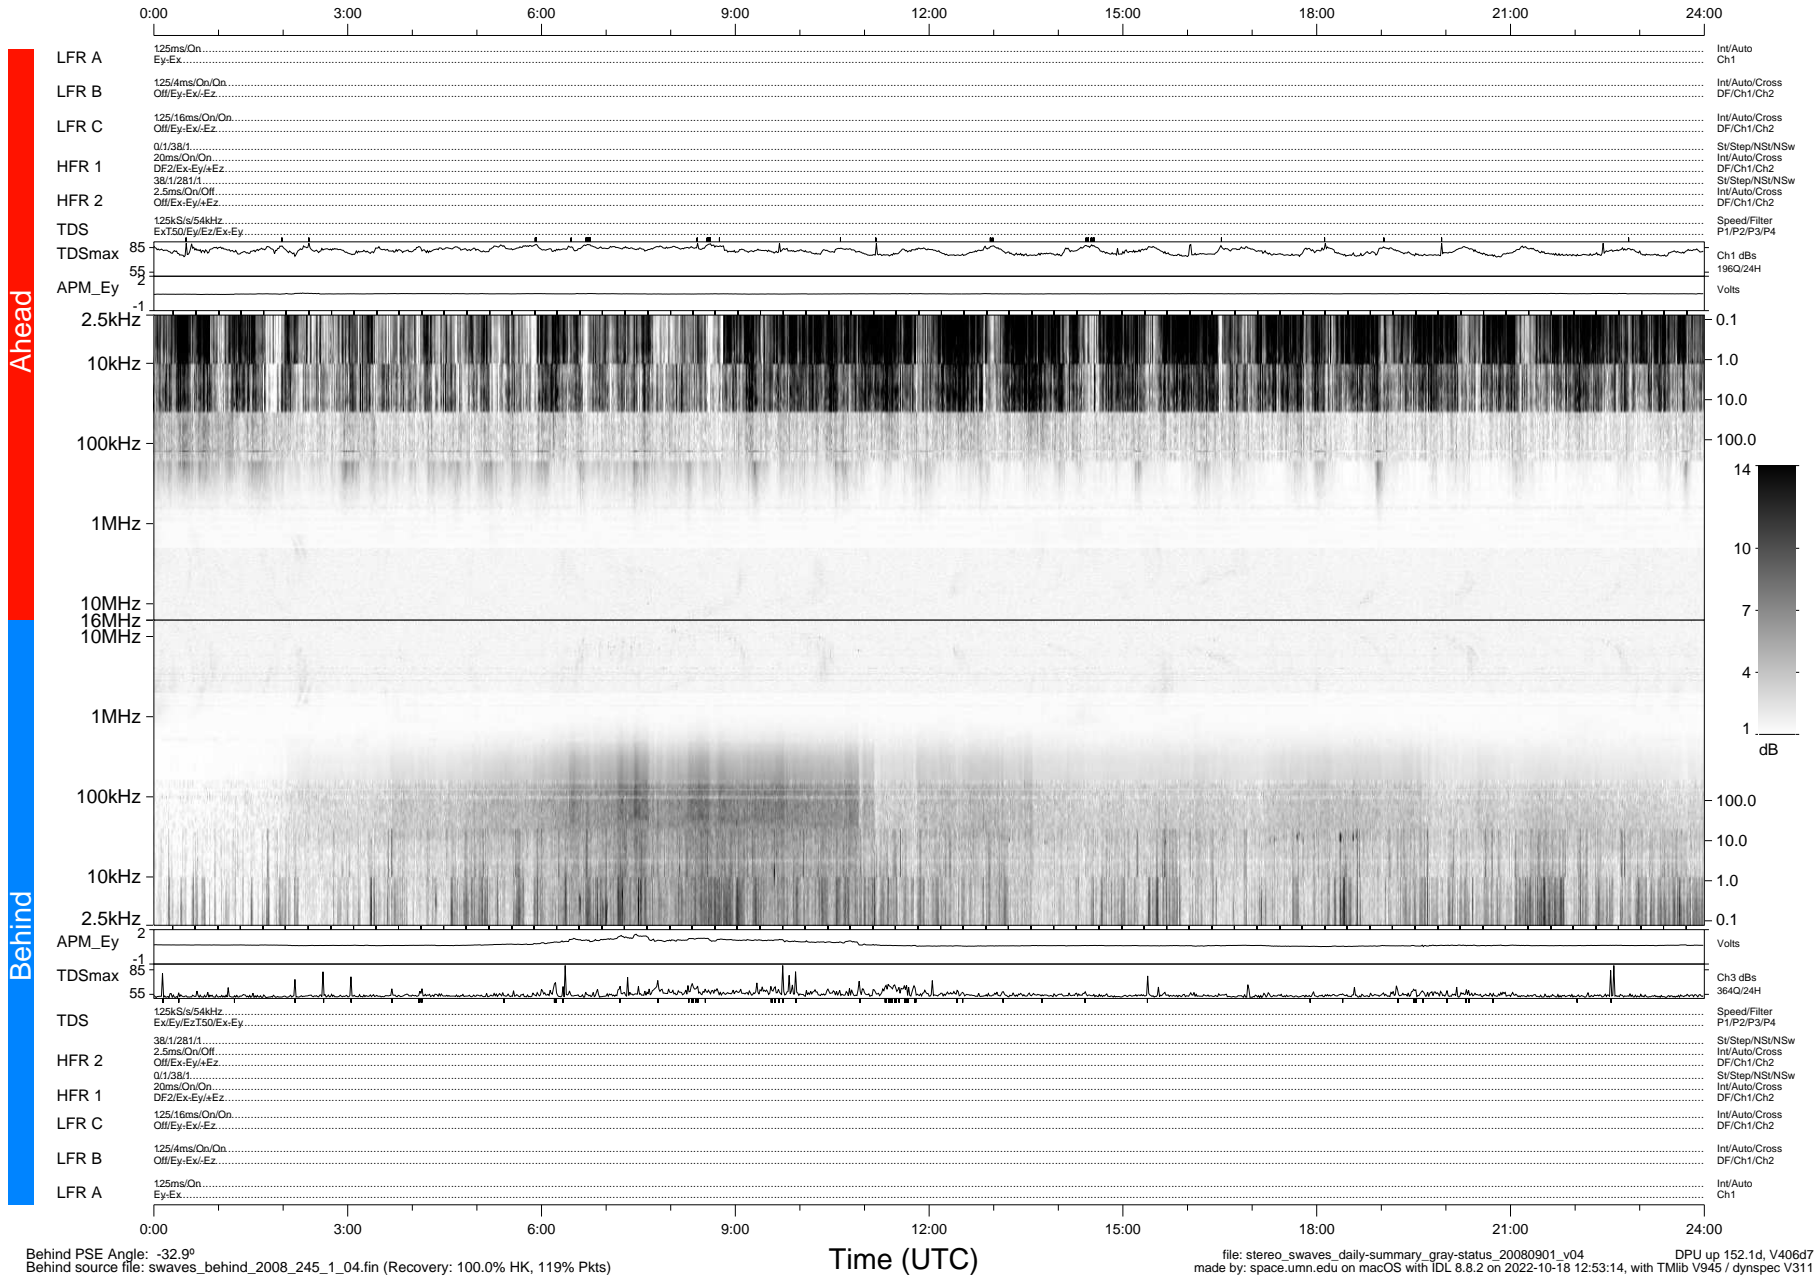

STEREO/WAVES Daily Summary - 01-Sep-2008 (DOY 245)

Ahead source file: swaves_ahead_2008_245_1_04.fin (Recovery: 100.0% HK, 94% Pkts)
Ahead PSE Angle: 37.7°

DPU up 152.4d, V406d6

Behind PSE Angle: -32.9°
Behind source file: swaves_behind_2008_245_1_04.fin (Recovery: 100.0% HK, 119% Pkts)