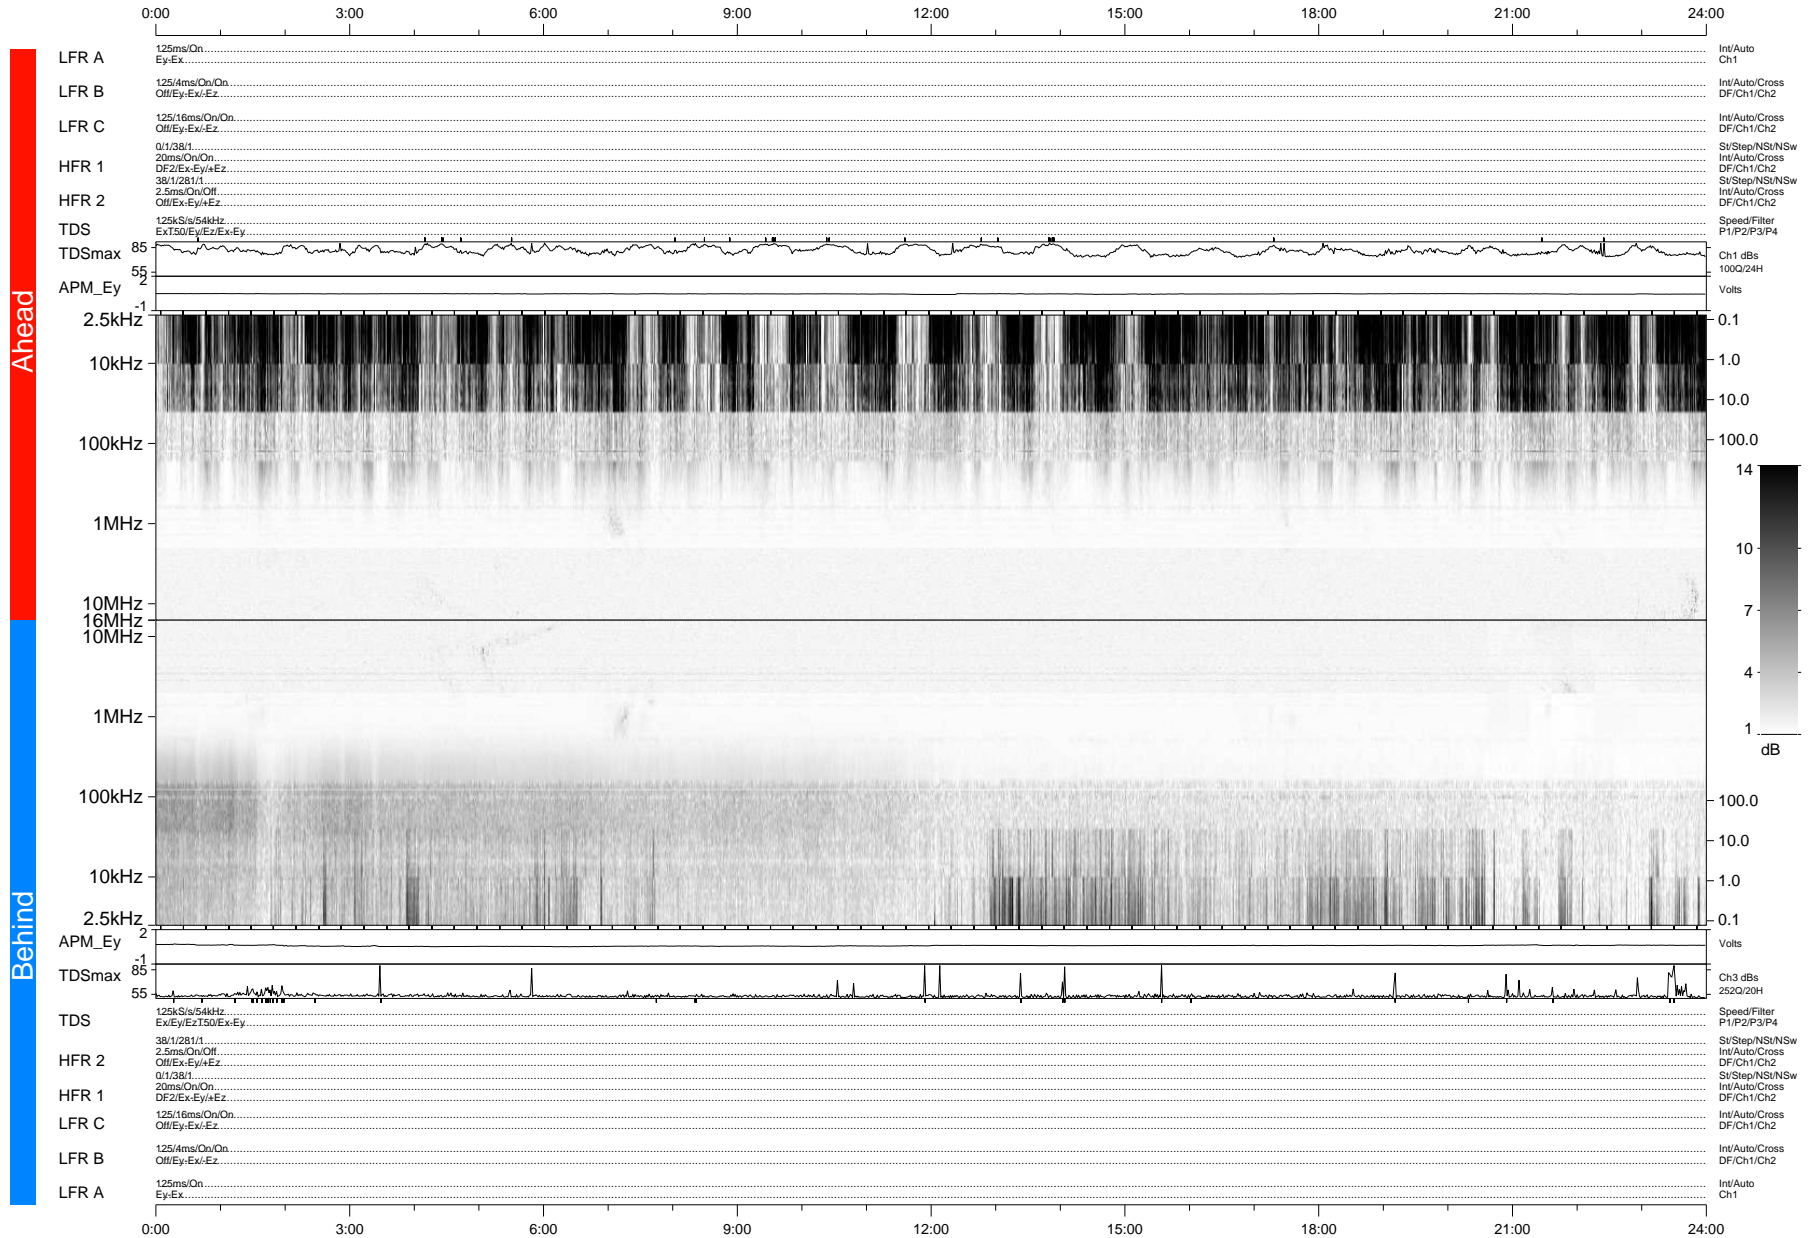

STEREO/WAVES Daily Summary - 26-Aug-2008 (DOY 239)

Ahead source file: swaves_ahead_2008_239_1_05.fin (Recovery: 100.0% HK, 80% Pkts)
 Ahead PSE Angle: 37.2°

DPU up 146.4d, V406d6

Behind PSE Angle: -32.2°
 Behind source file: swaves_behind_2008_239_1_04.fin (Recovery: 100.0% HK, 102% Pkts)

Time (UTC)

file: stereo_swaves_daily-summary_gray-status_20080826_v04 DPU up 146.1d, V406d7
 made by: space.umn.edu on macOS with IDL 8.8.2 on 2022-10-18 12:36:03, with TMLib V945 / dynspec V311