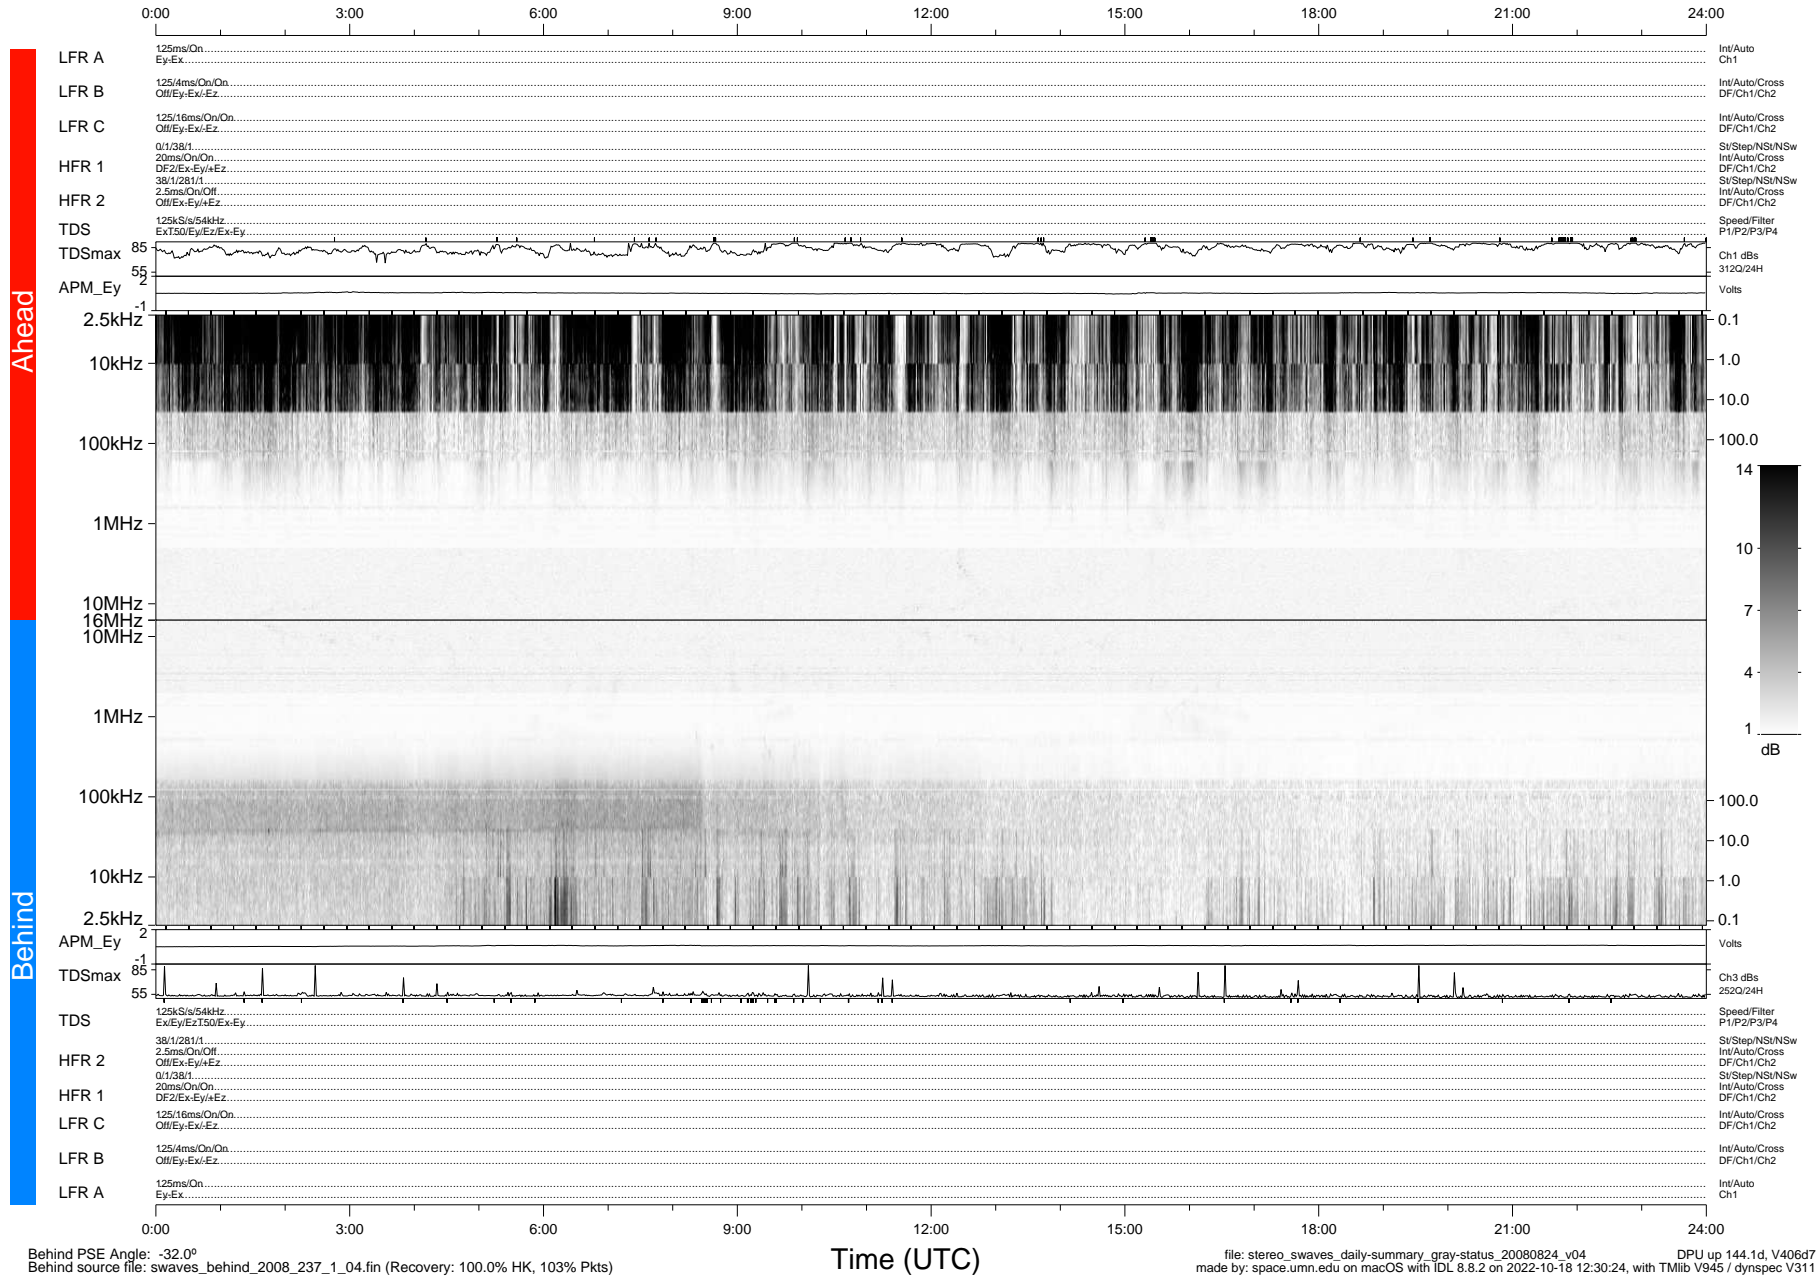

STEREO/WAVES Daily Summary - 24-Aug-2008 (DOY 237)

Ahead source file: swaves_ahead_2008_237_1_04.fin (Recovery: 100.0% HK, 112% Pkts)
Ahead PSE Angle: 37.0°

DPU up 144.4d, V406d6

Behind PSE Angle: -32.0°
Behind source file: swaves_behind_2008_237_1_04.fin (Recovery: 100.0% HK, 103% Pkts)

Time (UTC)