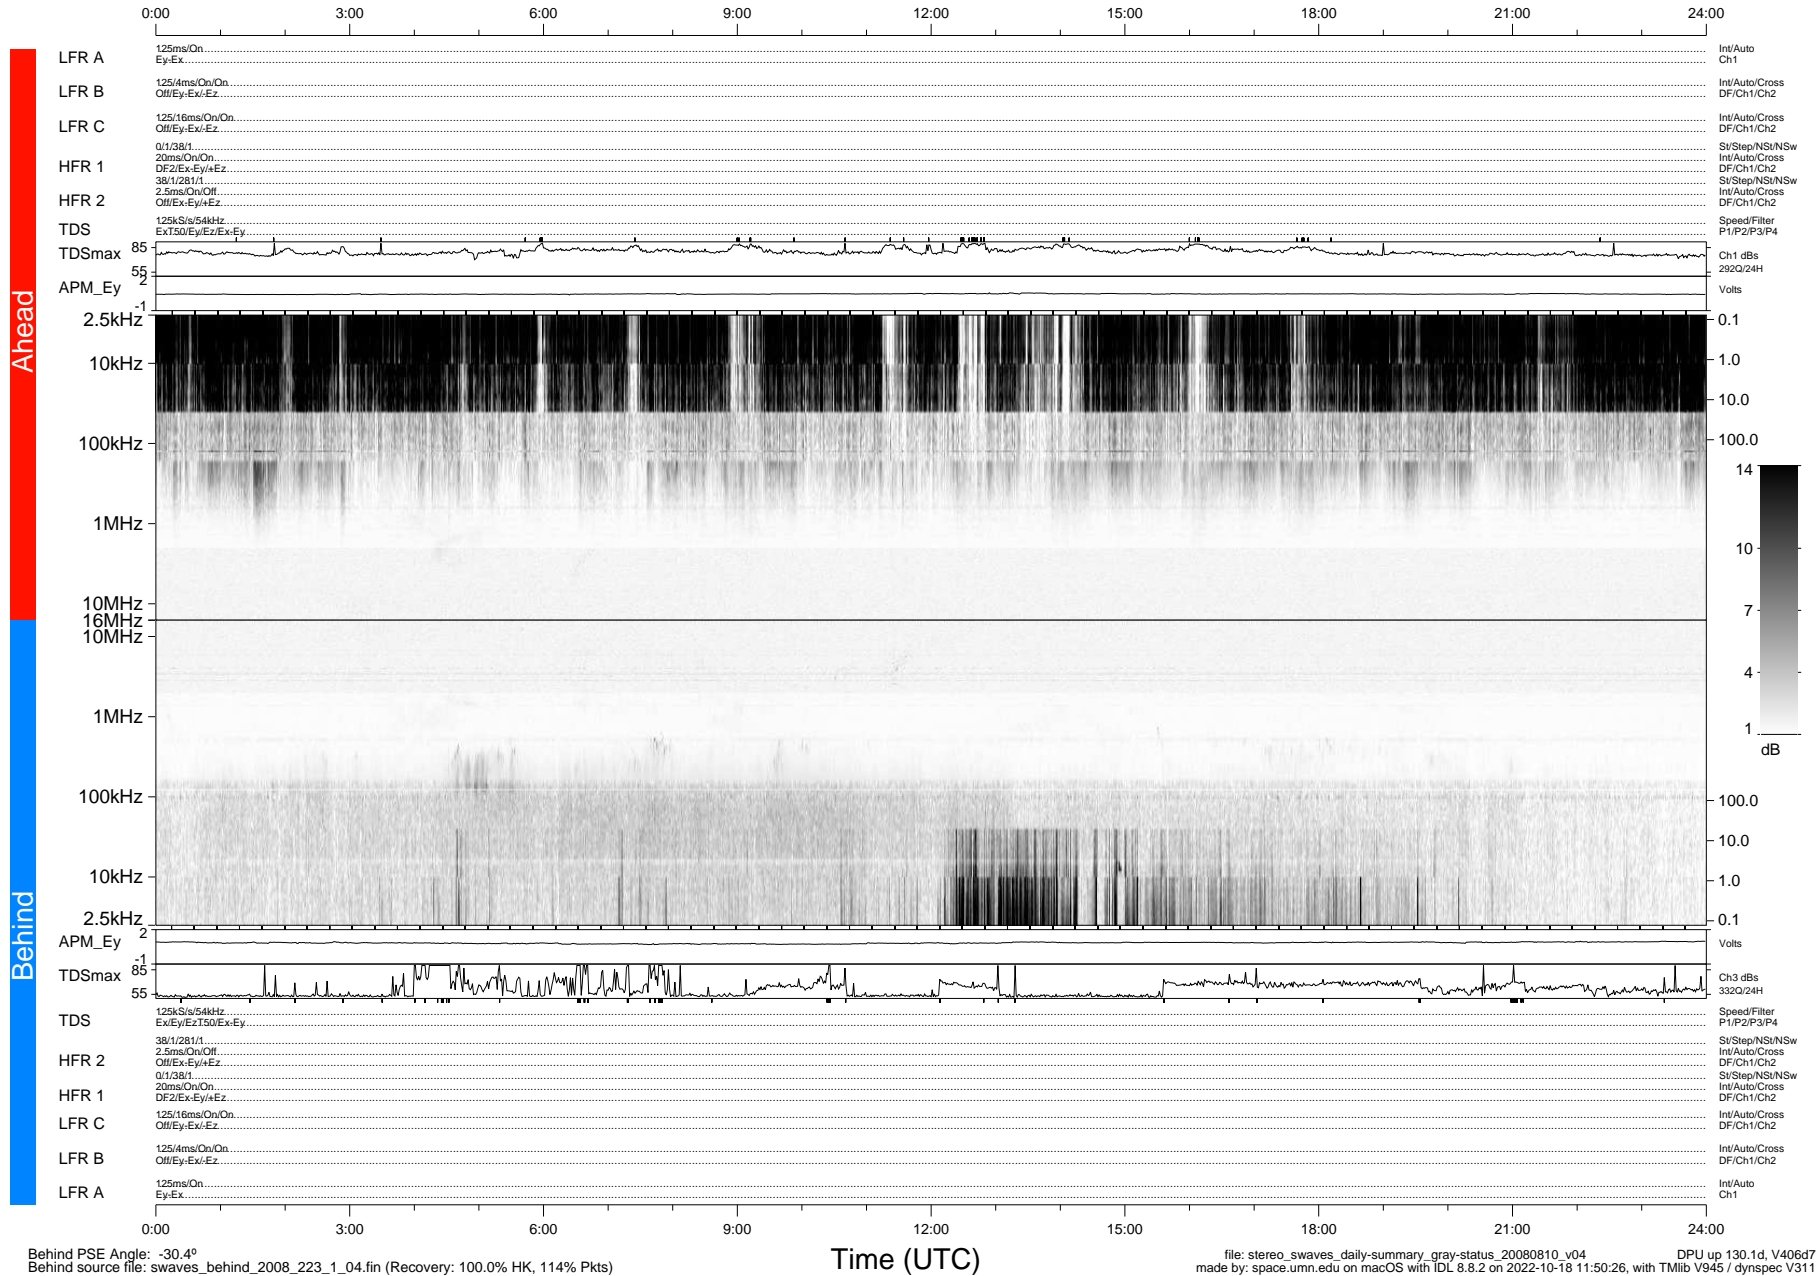

STEREO/WAVES Daily Summary - 10-Aug-2008 (DOY 223)

Ahead source file: swaves_ahead_2008_223_1_04.fin (Recovery: 100.0% HK, 108% Pkts)
Ahead PSE Angle: 35.8°

DPU up 130.4d, V406d6

Behind PSE Angle: -30.4°
Behind source file: swaves_behind_2008_223_1_04.fin (Recovery: 100.0% HK, 114% Pkts)