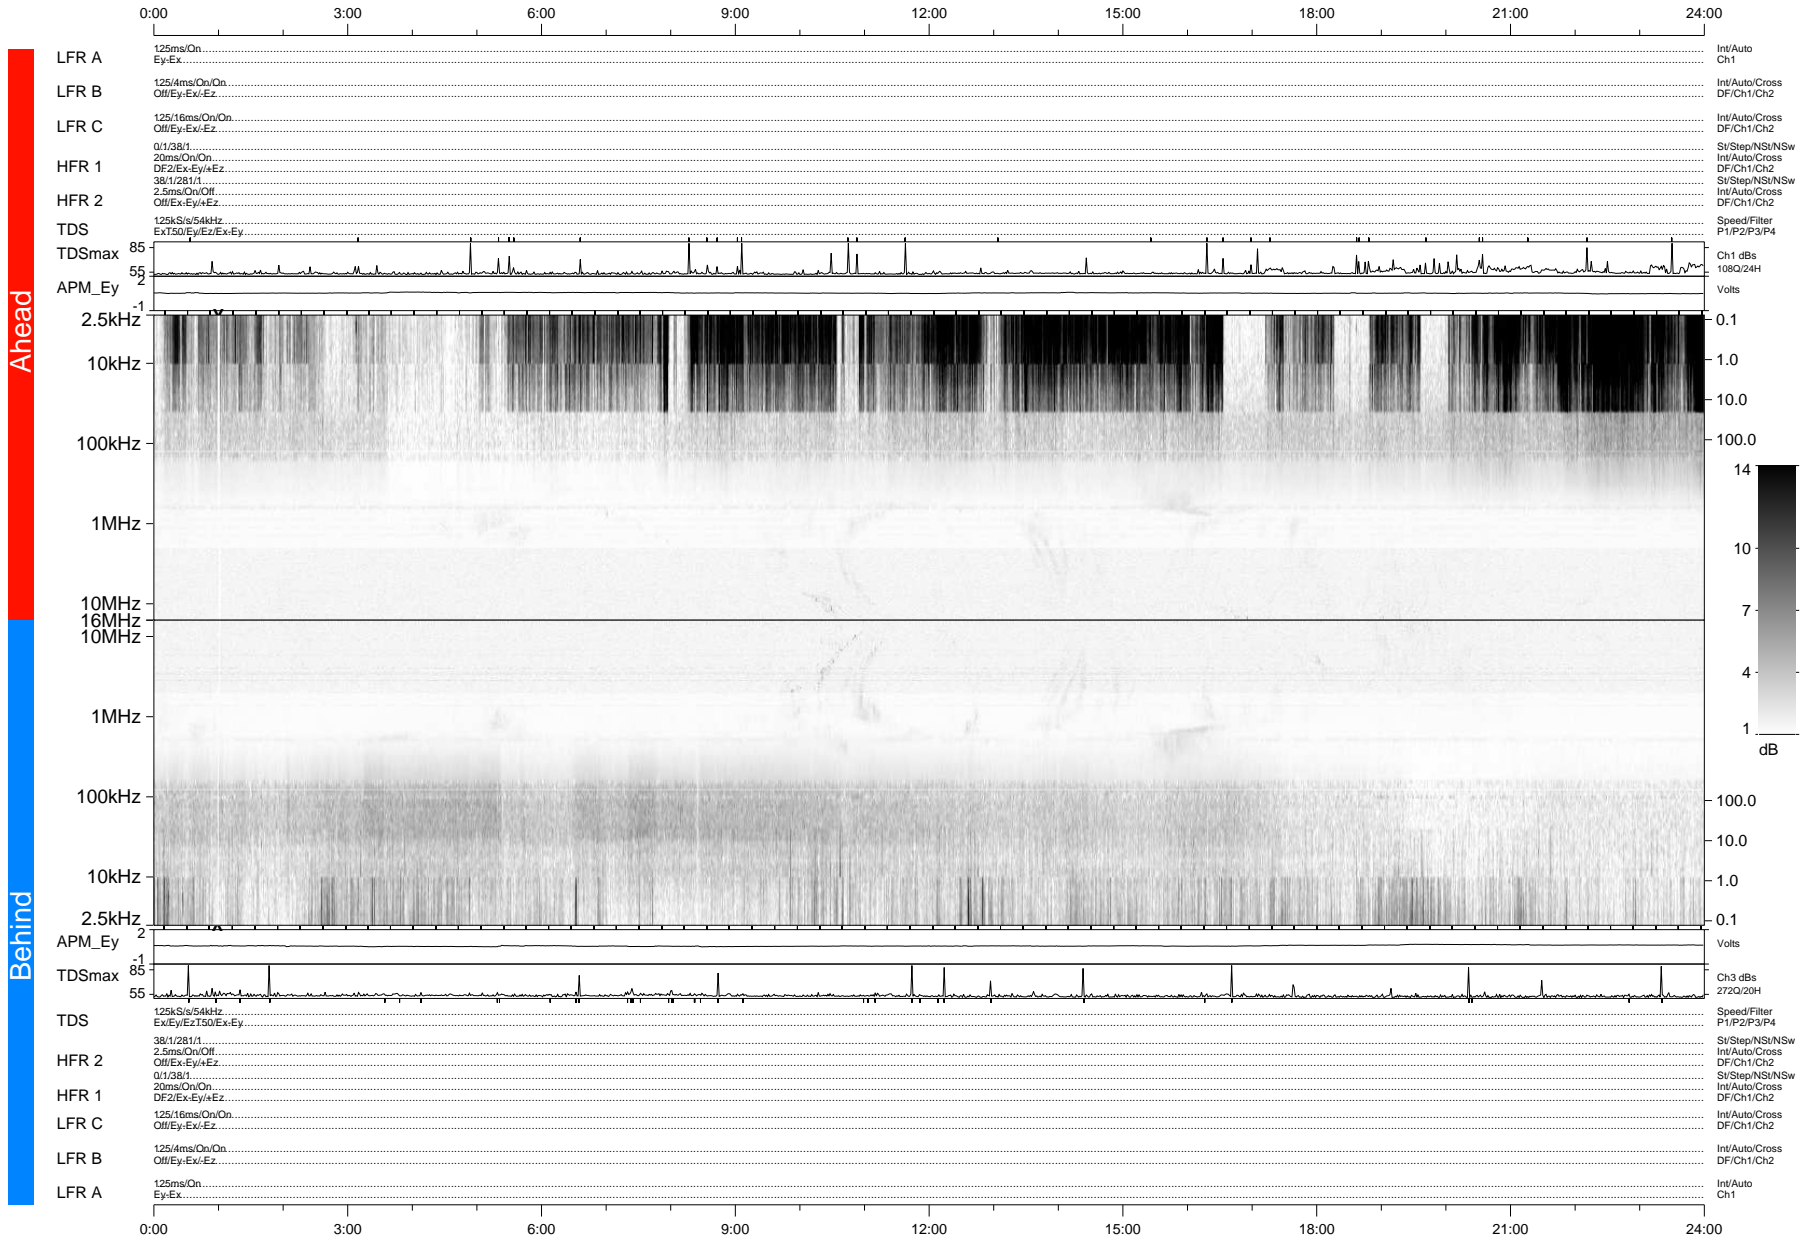

STEREO/WAVES Daily Summary - 05-Aug-2008 (DOY 218)

Ahead source file: swaves_ahead_2008_218_1_04.fin (Recovery: 100.0% HK, 82% Pkts)
Ahead PSE Angle: 35.2°

DPU up 125.4d, V406d6

Behind PSE Angle: -30.0°
Behind source file: swaves_behind_2008_218_1_04.fin (Recovery: 100.0% HK, 105% Pkts)

Time (UTC)