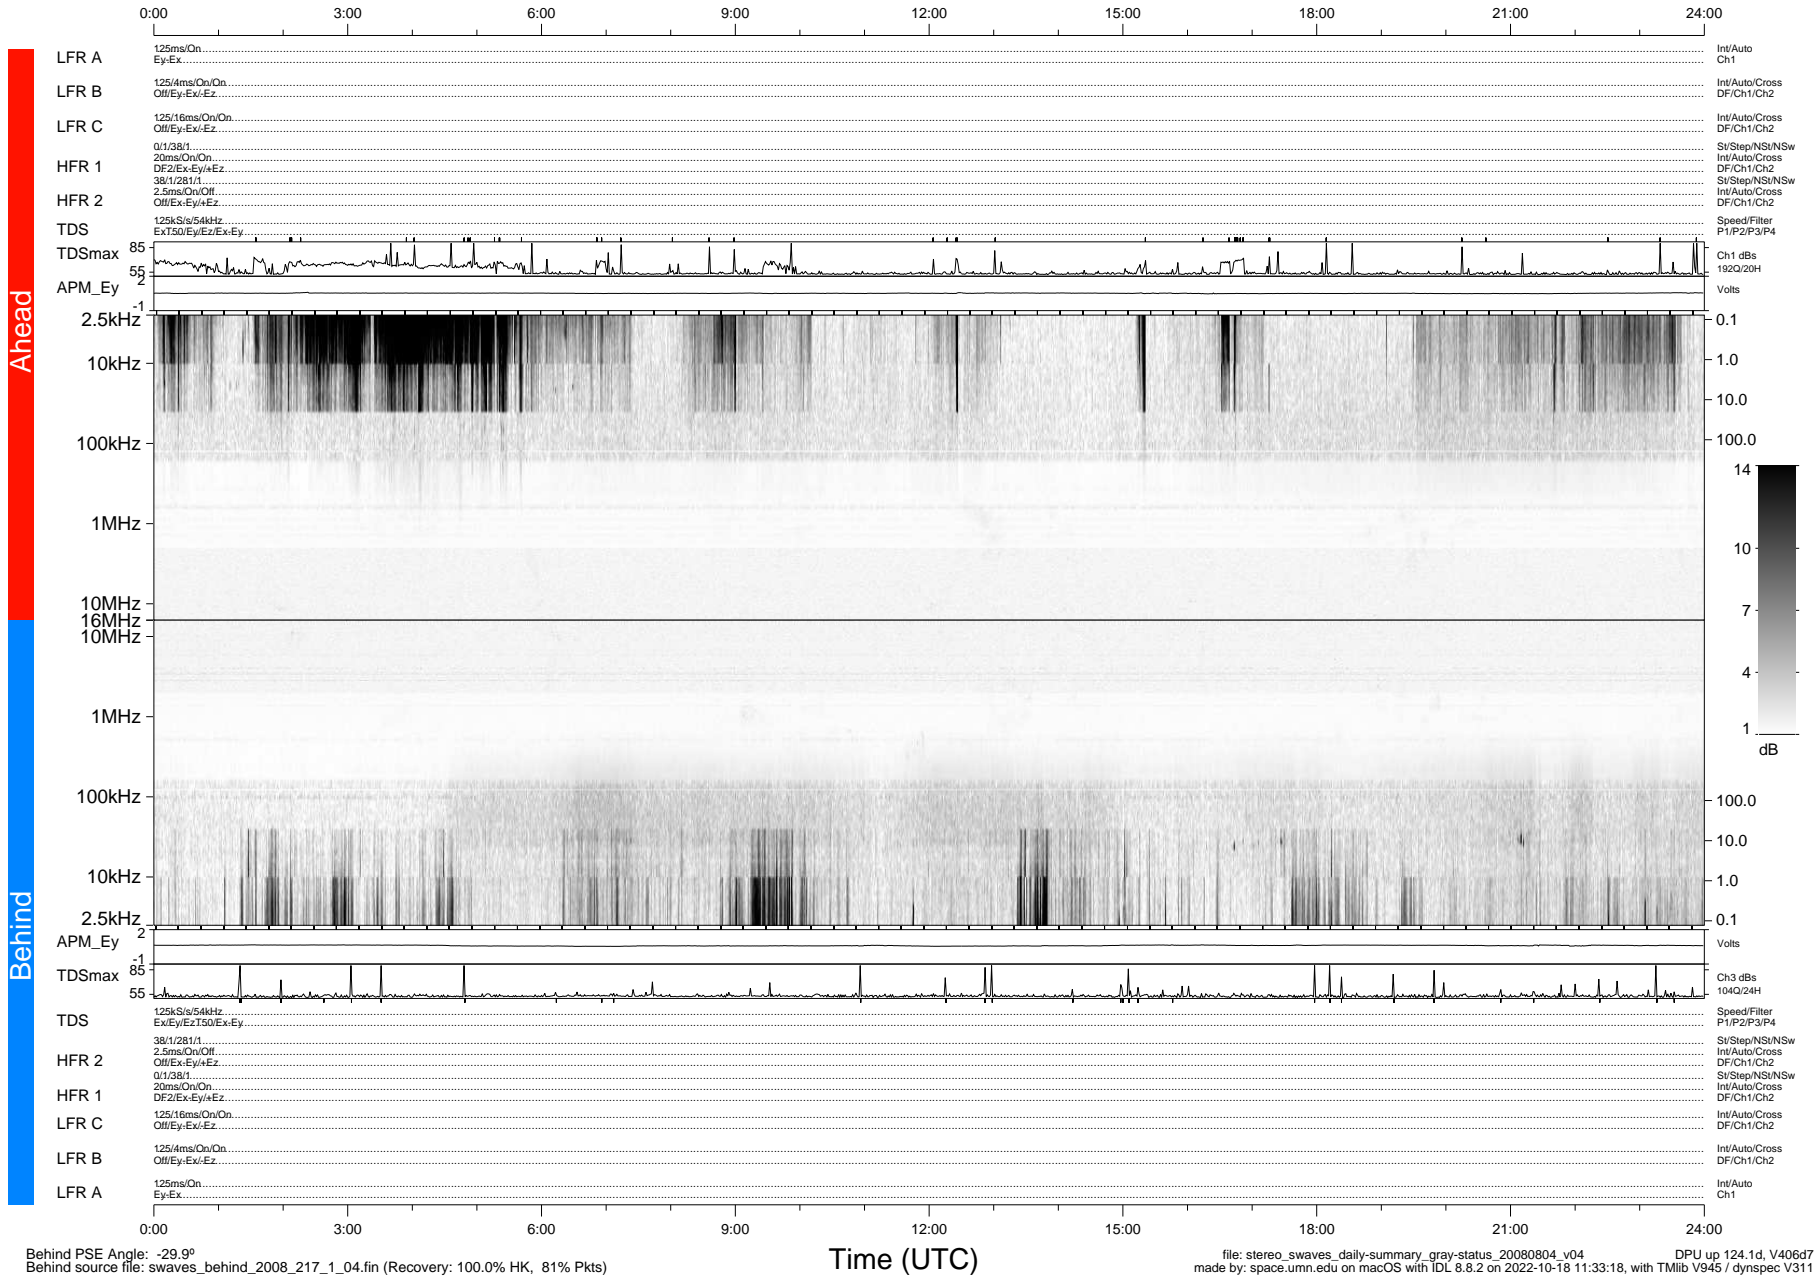

STEREO/WAVES Daily Summary - 04-Aug-2008 (DOY 217)

Ahead source file: swaves_ahead_2008_217_1_04.fin (Recovery: 100.0% HK, 93% Pkts)
Ahead PSE Angle: 35.1°

DPU up 124.4d, V406d6

Behind PSE Angle: -29.9°
Behind source file: swaves_behind_2008_217_1_04.fin (Recovery: 100.0% HK, 81% Pkts)

Time (UTC)