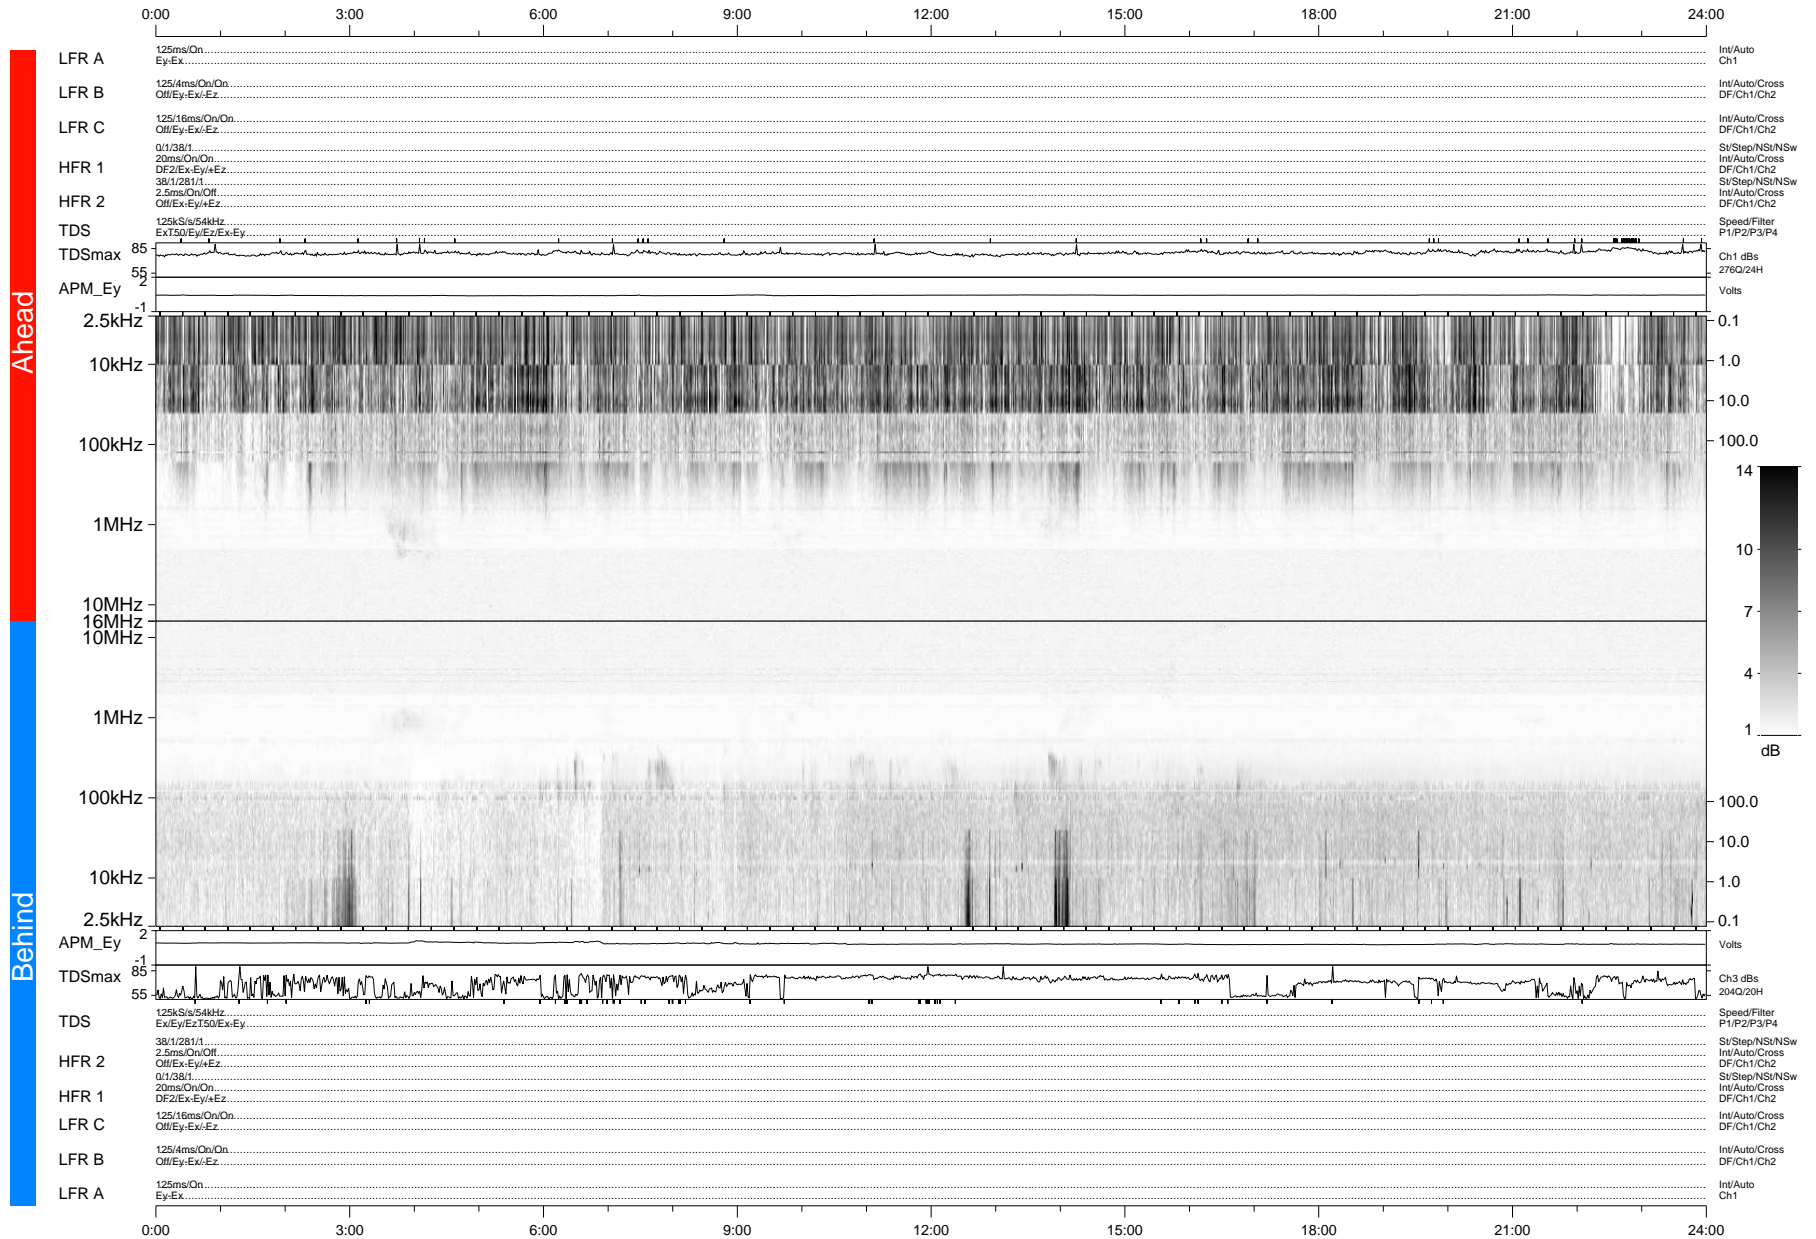

# STEREO/WAVES Daily Summary - 23-Jul-2008 (DOY 205)

Ahead source file: swaves\_ahead\_2008\_205\_1\_04.fin (Recovery: 100.1% HK, 106% Pkts)  
 Ahead PSE Angle: -34.0°

DPU up 112.4d, V406d6

Behind PSE Angle: -28.7°  
 Behind source file: swaves\_behind\_2008\_205\_1\_04.fin (Recovery: 100.0% HK, 95% Pkts)

Time (UTC)

file: stereo\_swaves\_daily-summary\_gray-status\_20080723\_v04 DPU up 112.1d, V406d7  
 made by: space.umn.edu on macOS with IDL 8.8.2 on 2022-10-18 10:59:04, with TLib V945 / dynspec V311