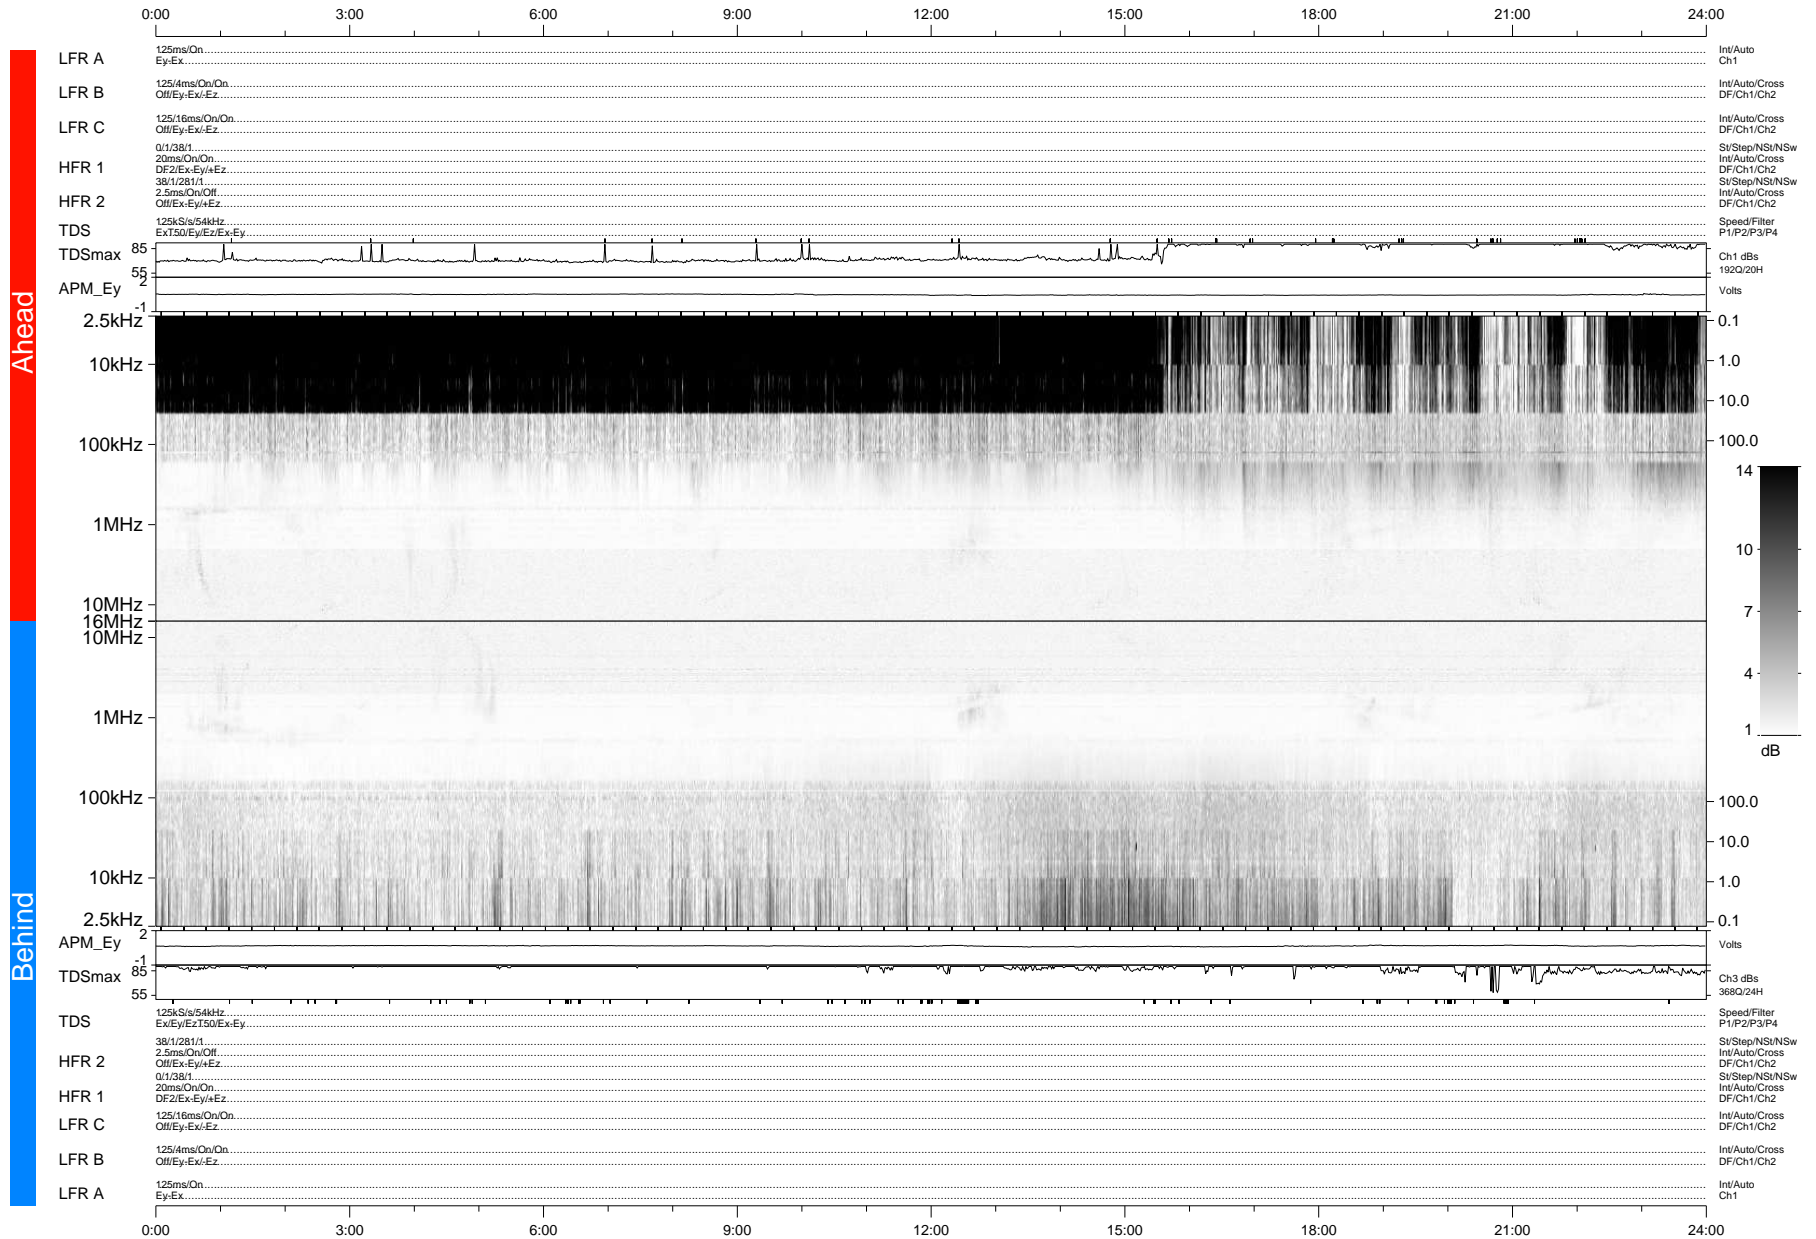

STEREO/WAVES Daily Summary - 27-Jun-2008 (DOY 179)

Ahead source file: swaves_ahead_2008_179_1_04.fin (Recovery: 100.0% HK, 93% Pkts)
 Ahead PSE Angle: 31.3°

DPU up 86.4d, V406d6

Behind PSE Angle: -26.6°
 Behind source file: swaves_behind_2008_179_1_04.fin (Recovery: 100.0% HK, 120% Pkts)

Time (UTC)

file: stereo_swaves_daily-summary_gray-status_20080627_v04 DPU up 86.1d, V406d7
 made by: space.umn.edu on macOS with IDL 8.8.2 on 2022-10-18 09:44:52, with TLib V945 / dynspec V311