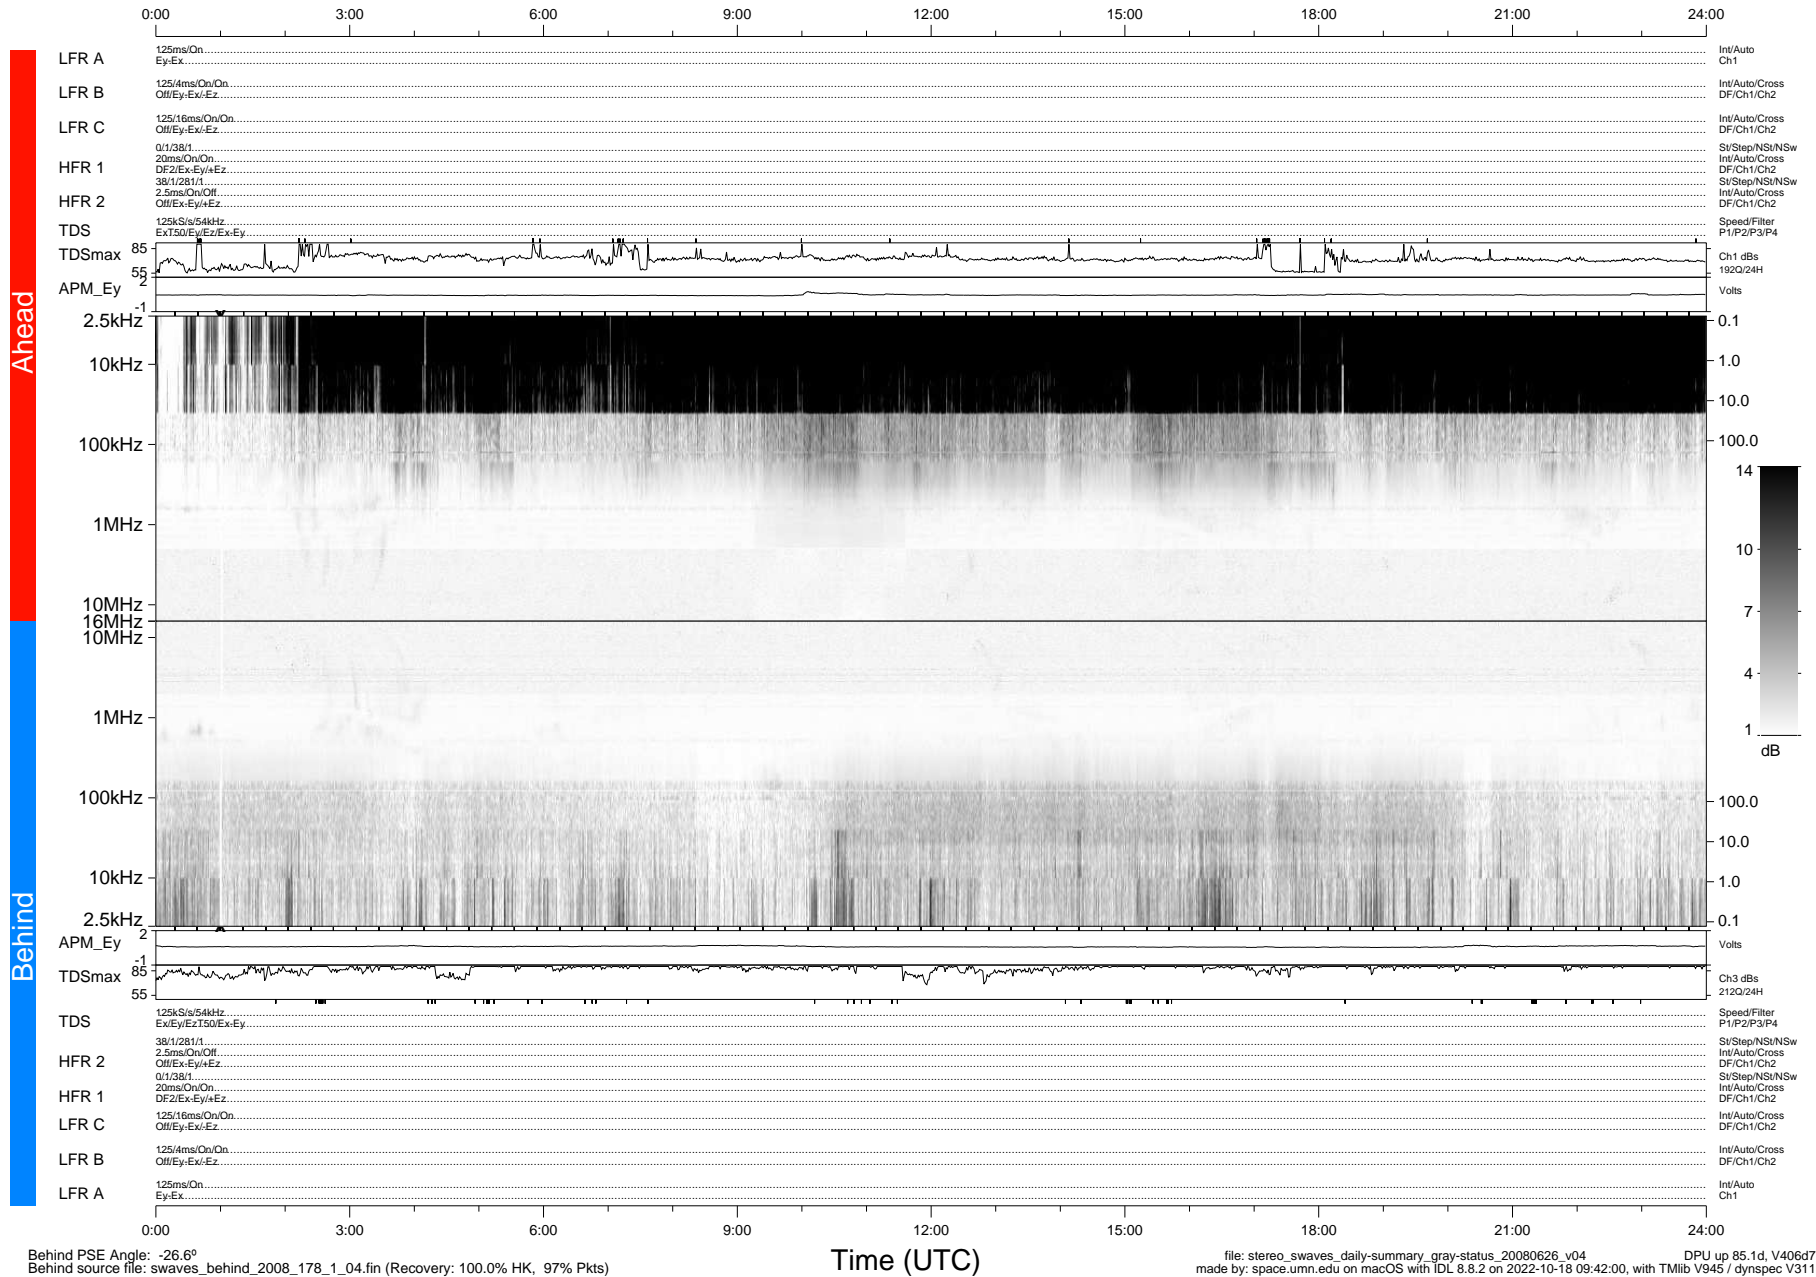

STEREO/WAVES Daily Summary - 26-Jun-2008 (DOY 178)

Ahead source file: swaves_ahead_2008_178_1_04.fin (Recovery: 100.0% HK, 94% Pkts)
 Ahead PSE Angle: 31.2°

DPU up 85.4d, V406d6

Behind PSE Angle: -26.6°
 Behind source file: swaves_behind_2008_178_1_04.fin (Recovery: 100.0% HK, 97% Pkts)

Time (UTC)

file: stereo_swaves_daily-summary_gray-status_20080626_v04 DPU up 85.1d, V406d7
 made by: space.umn.edu on macOS with IDL 8.8.2 on 2022-10-18 09:42:00, with Tlib V945 / dynspec V311