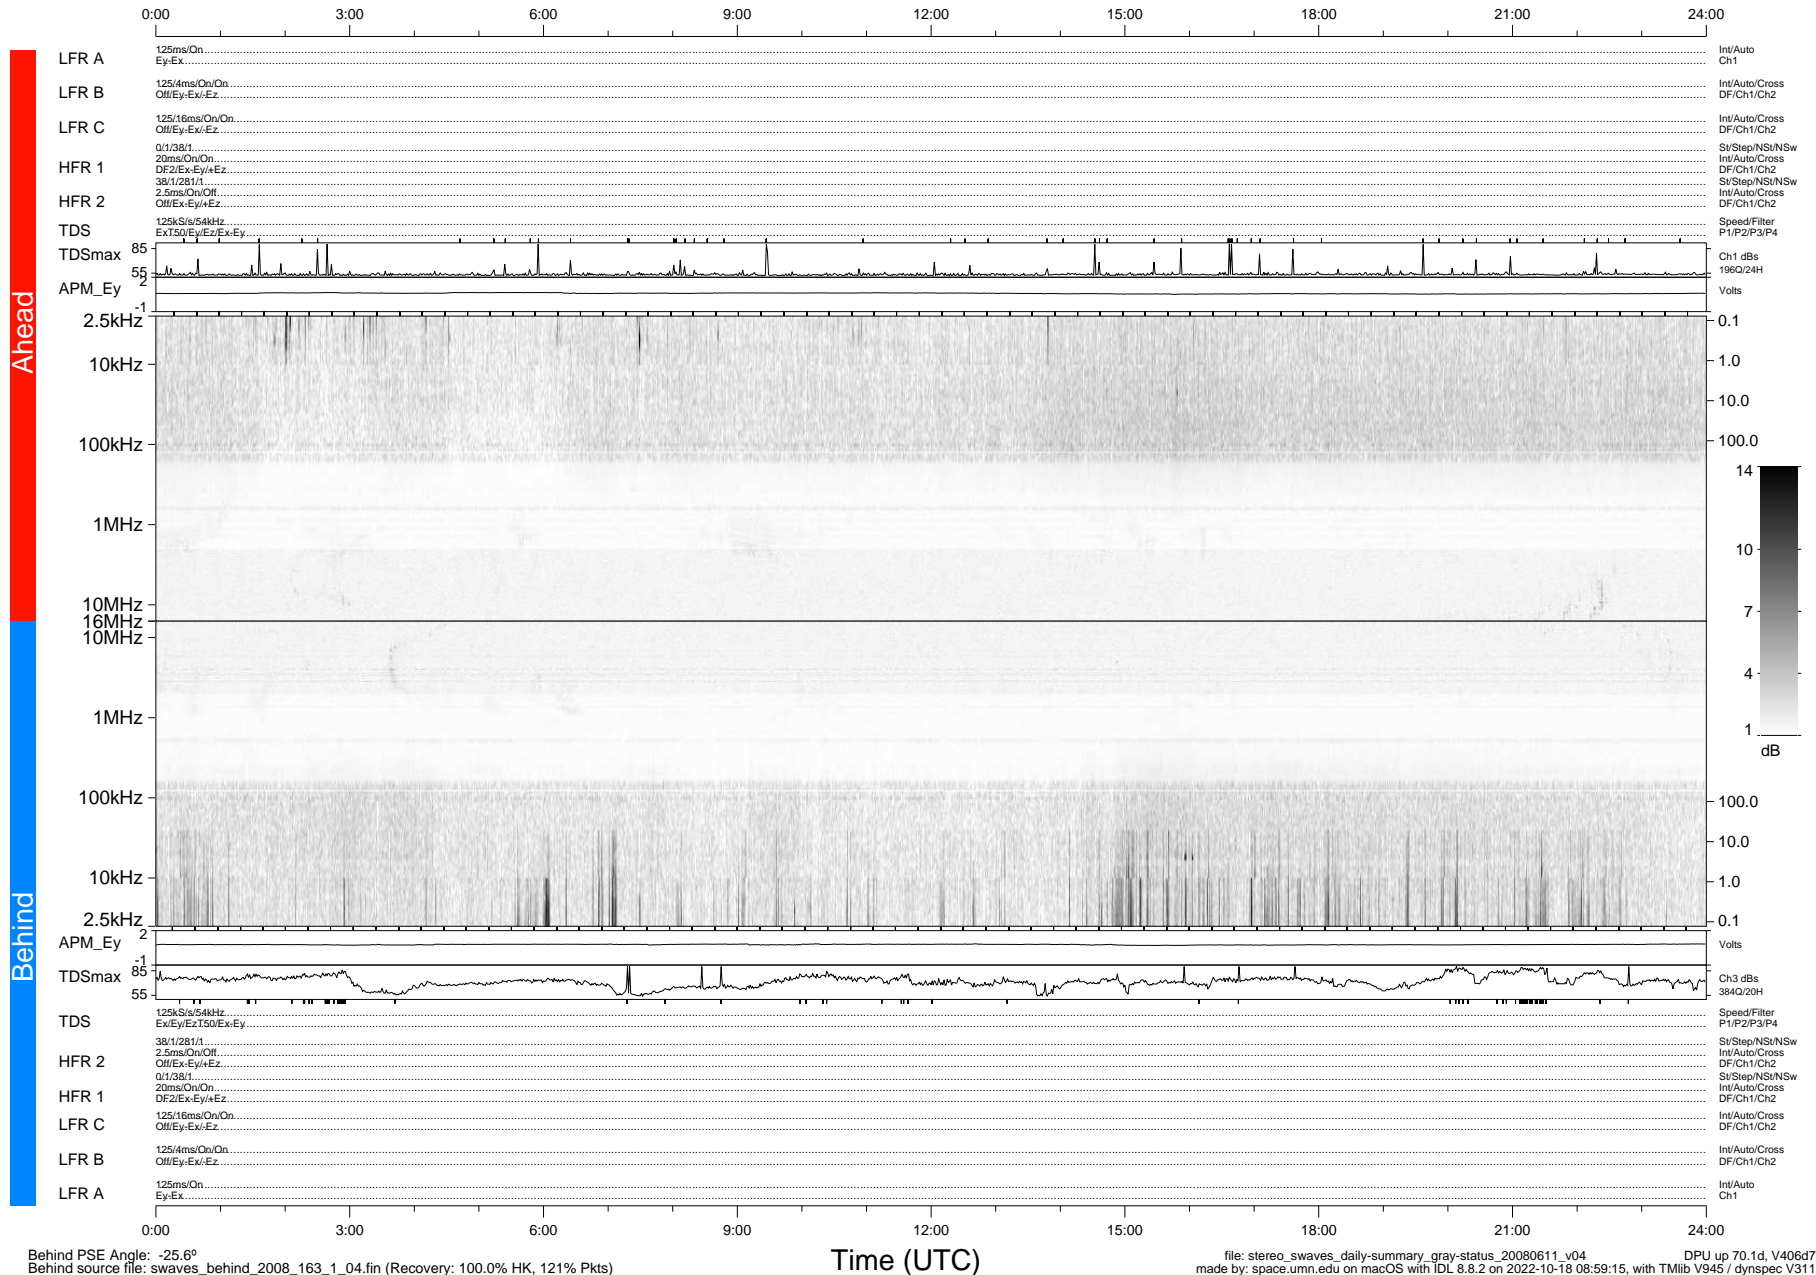

STEREO/WAVES Daily Summary - 11-Jun-2008 (DOY 163)

Ahead source file: swaves_ahead_2008_163_1_04.fin (Recovery: 100.0% HK, 94% Pkts)
 Ahead PSE Angle: 29.7°

DPU up 70.4d, V406d6

Behind PSE Angle: -25.6°
 Behind source file: swaves_behind_2008_163_1_04.fin (Recovery: 100.0% HK, 121% Pkts)

Time (UTC)

file: stereo_swaves_daily-summary_gray-status_20080611_v04
 made by: space.umn.edu on macOS with IDL 8.8.2 on 2022-10-18 08:59:15, with Tlib V945 / dynspec V311
 DPU up 70.1d, V406d7