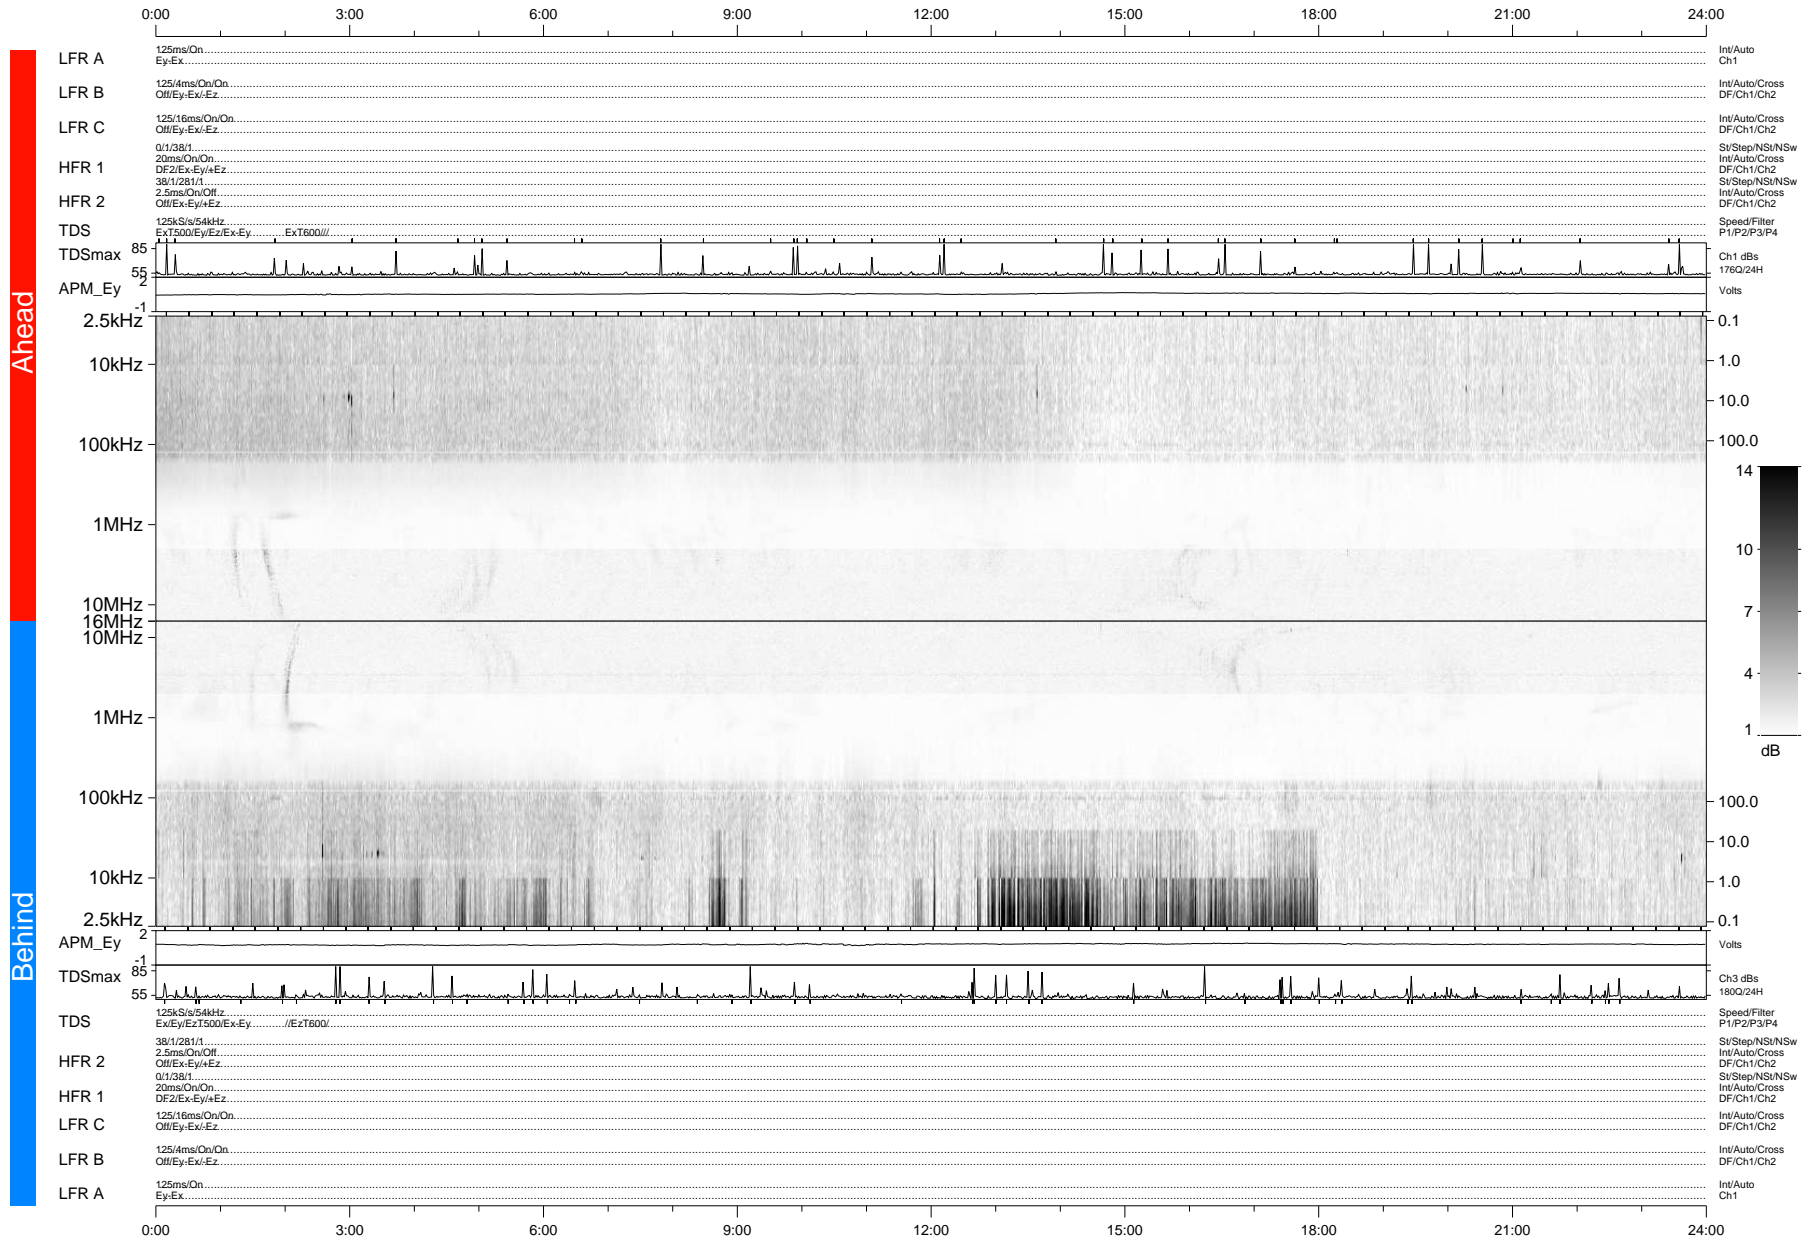

STEREO/WAVES Daily Summary - 22-May-2008 (DOY 143)

Ahead source file: swaves_ahead_2008_143_1_04.fin (Recovery: 100.0% HK, 92% Pkts)
Ahead PSE Angle: 27.7°

DPU up 50.4d, V406d6a20

Behind PSE Angle: -24.7°
Behind source file: swaves_behind_2008_143_1_06.fin (Recovery: 100.0% HK, 92% Pkts)

Time (UTC)