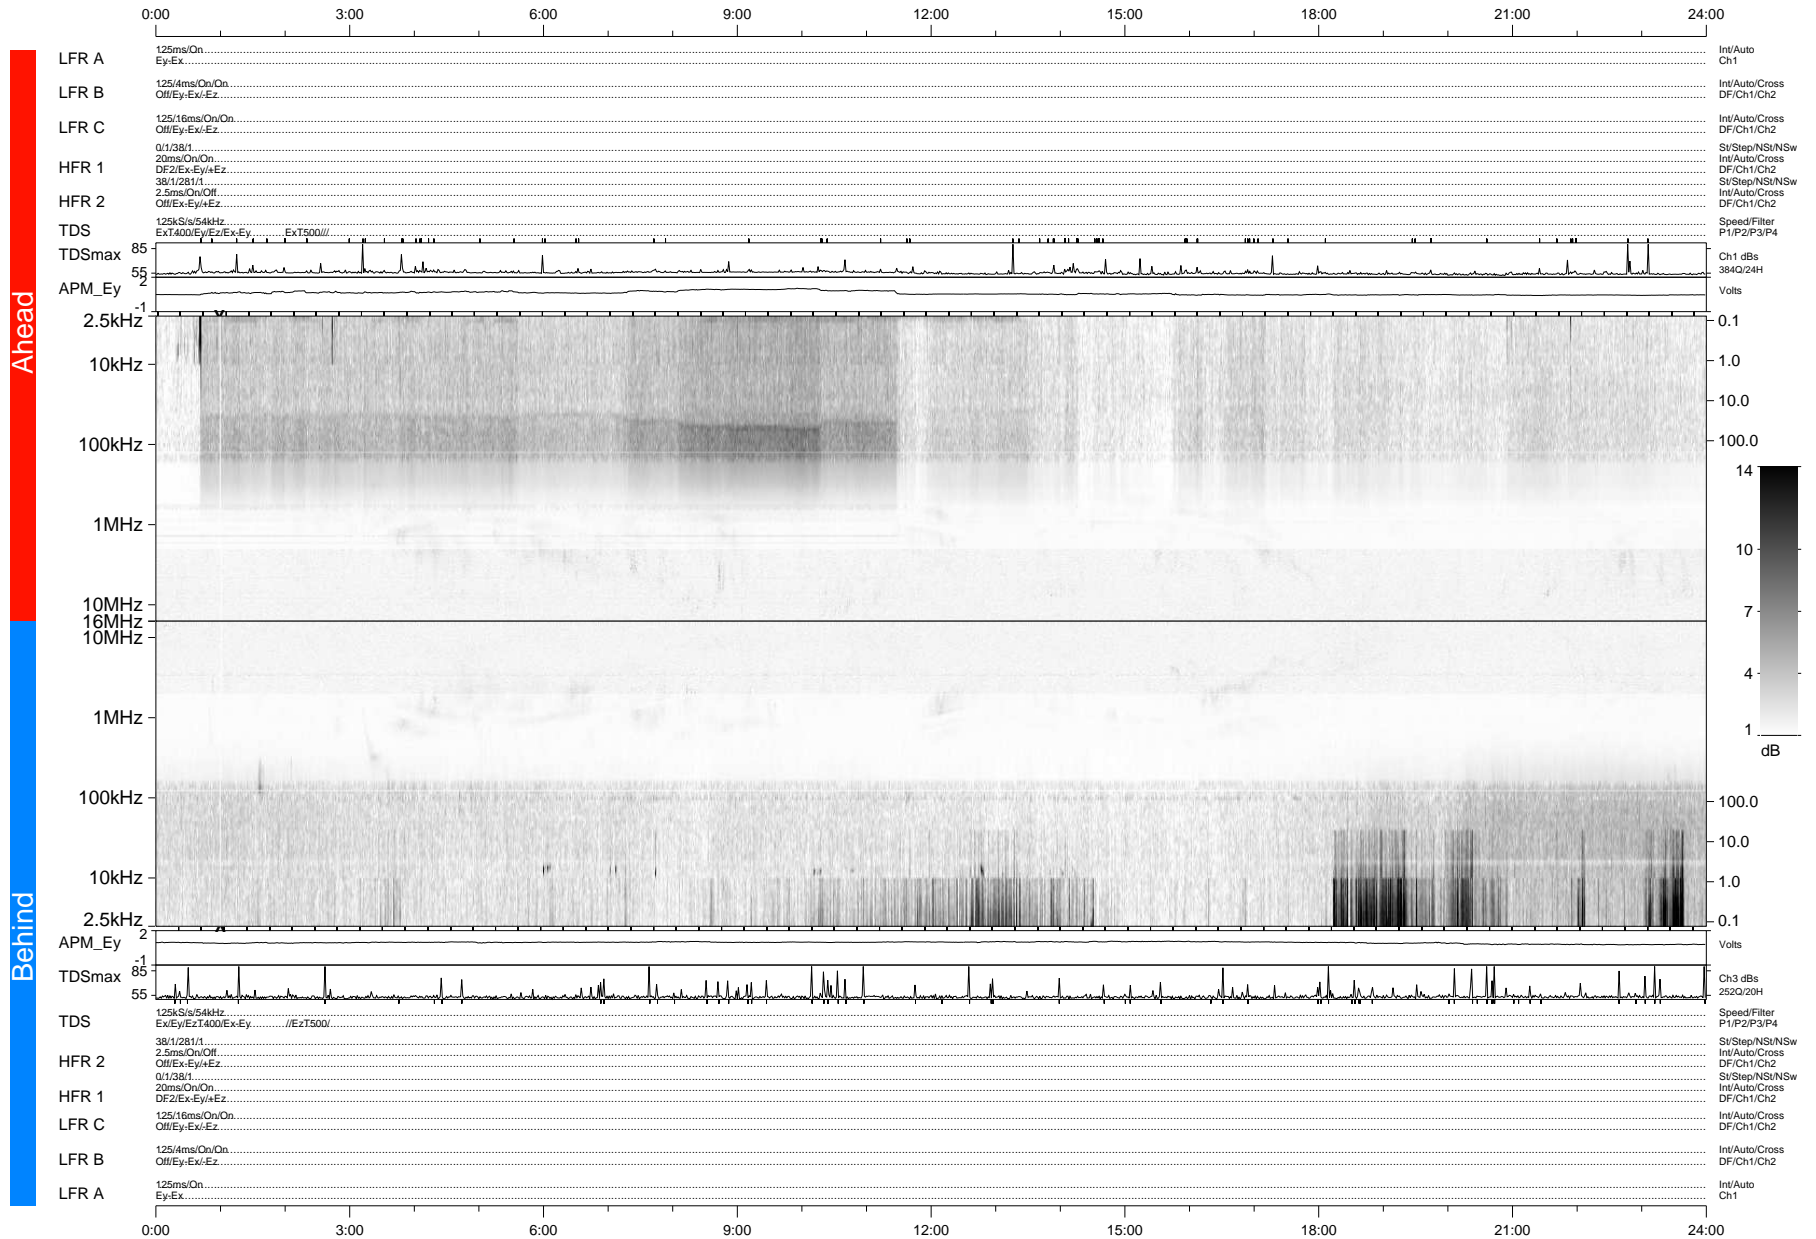

STEREO/WAVES Daily Summary - 21-May-2008 (DOY 142)

Ahead source file: swaves_ahead_2008_142_1_04.fin (Recovery: 100.0% HK, 122% Pkts)
 Ahead PSE Angle: 27.6°

DPU up 49.4d, V406d6a20

Behind PSE Angle: -24.6°
 Behind source file: swaves_behind_2008_142_1_06.fin (Recovery: 100.1% HK, 102% Pkts)

Time (UTC)

file: stereo_swaves_daily-summary_gray-status_20080521_v04 DPU up 49.1d, V406d7a20
 made by: space.umn.edu on macOS with IDL 8.8.2 on 2022-10-18 07:59:19, with TLib V945 / dynspec V311