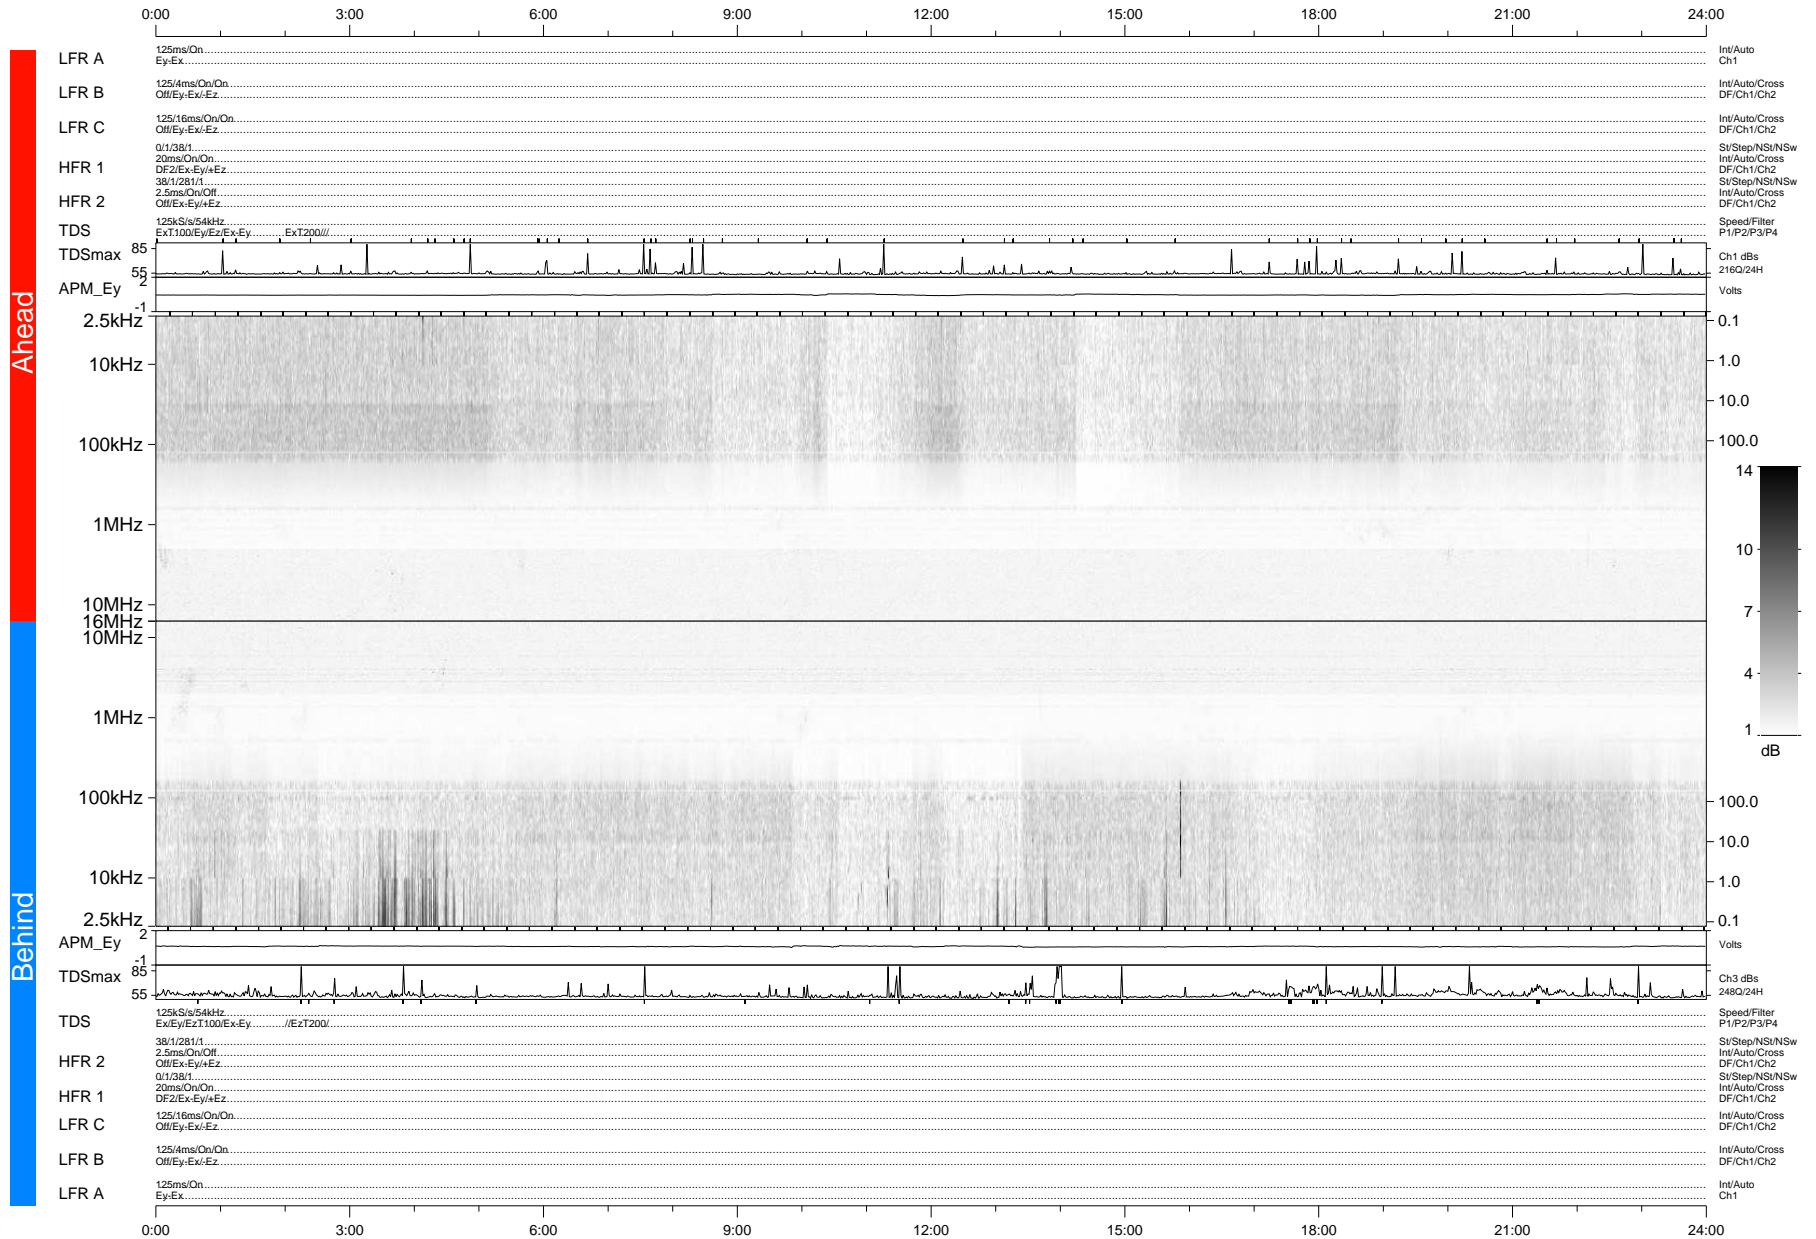

STEREO/WAVES Daily Summary - 18-May-2008 (DOY 139)

Ahead source file: swaves_ahead_2008_139_1_04.fin (Recovery: 100.0% HK, 97% Pkts)
Ahead PSE Angle: 27.4°

DPU up 46.4d, V406d6a20

Behind PSE Angle: -24.5°
Behind source file: swaves_behind_2008_139_1_04.fin (Recovery: 100.0% HK, 102% Pkts)

Time (UTC)