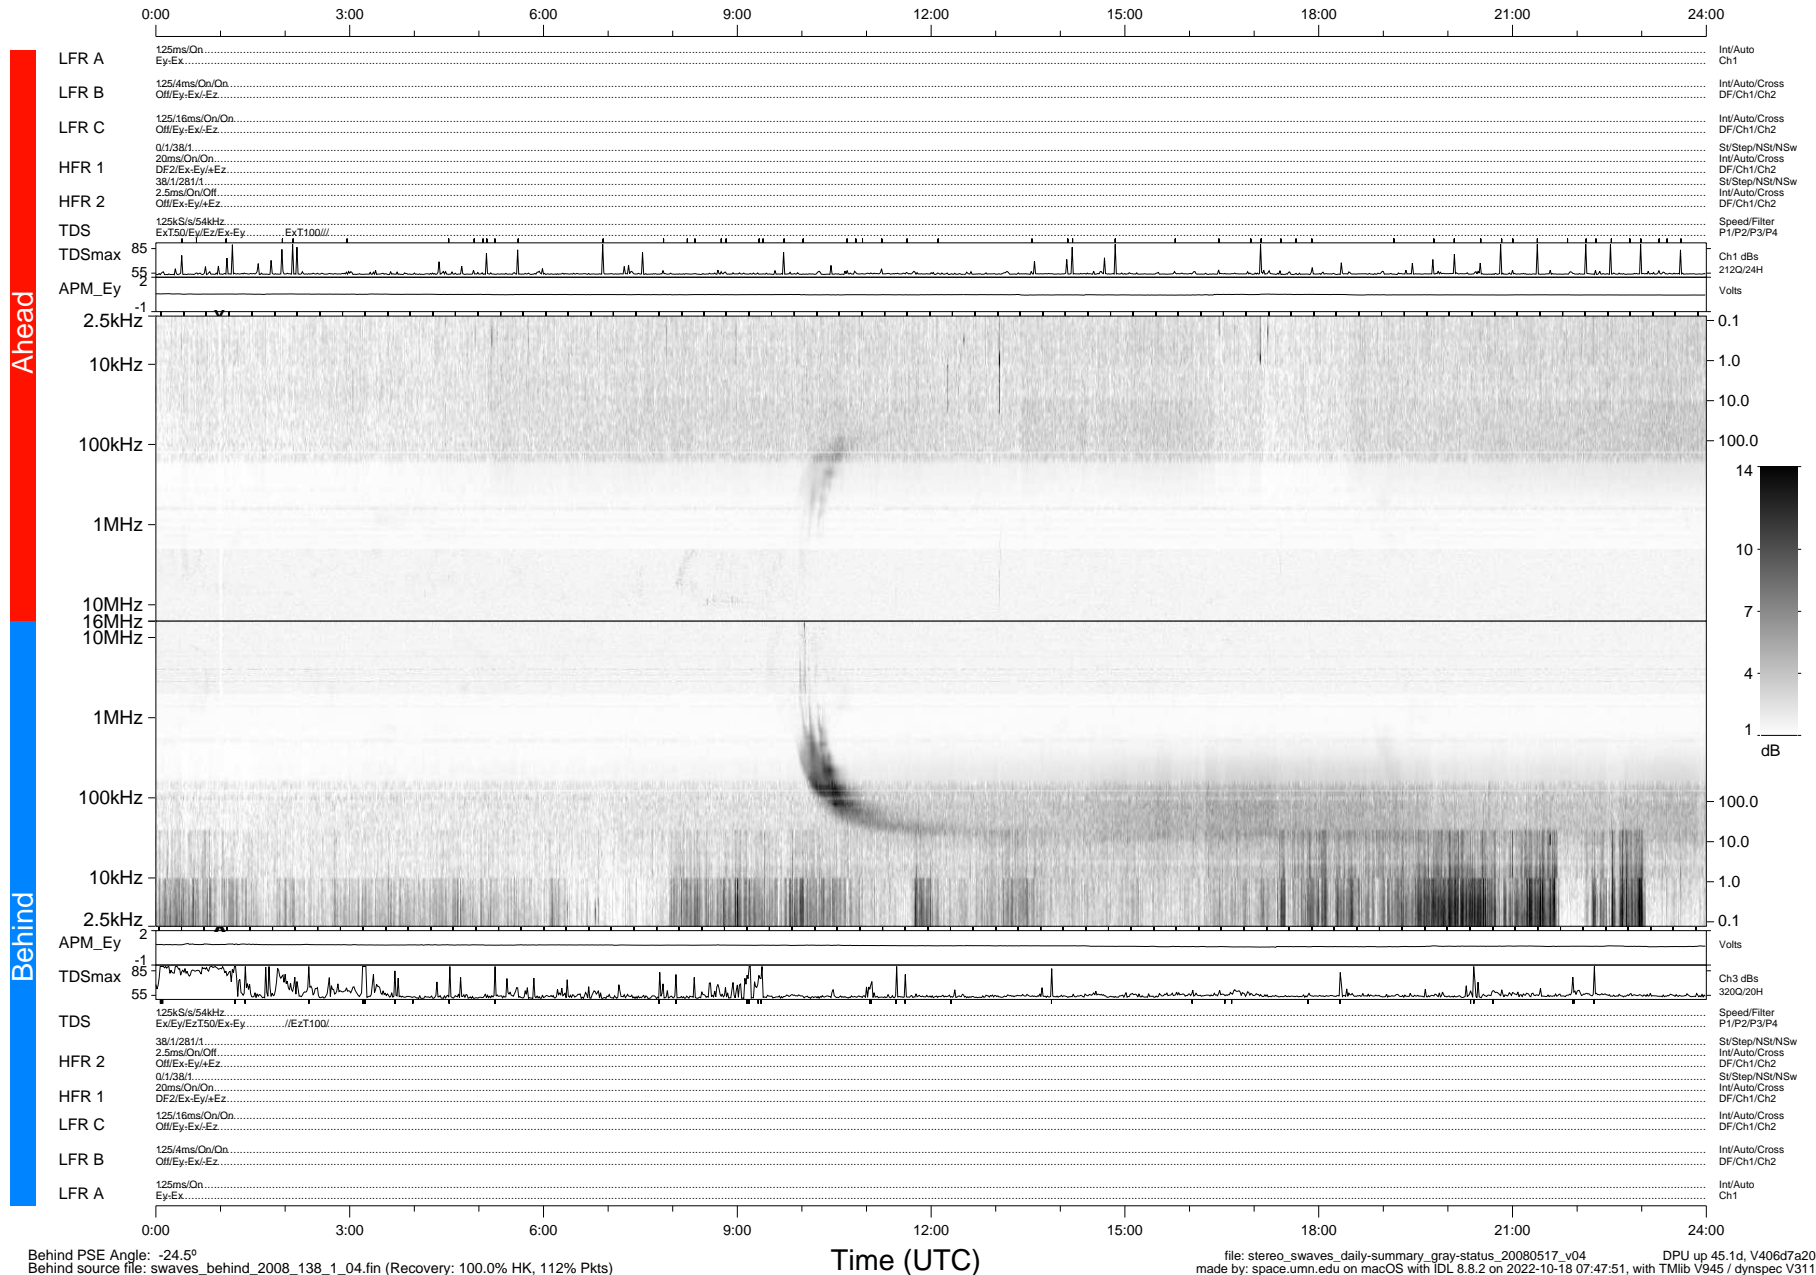

STEREO/WAVES Daily Summary - 17-May-2008 (DOY 138)

Ahead source file: swaves_ahead_2008_138_1_04.fin (Recovery: 100.0% HK, 97% Pkts)
Ahead PSE Angle: 27.2°

DPU up 45.4d, V406d6a20

Behind PSE Angle: -24.5°
Behind source file: swaves_behind_2008_138_1_04.fin (Recovery: 100.0% HK, 112% Pkts)

Time (UTC)