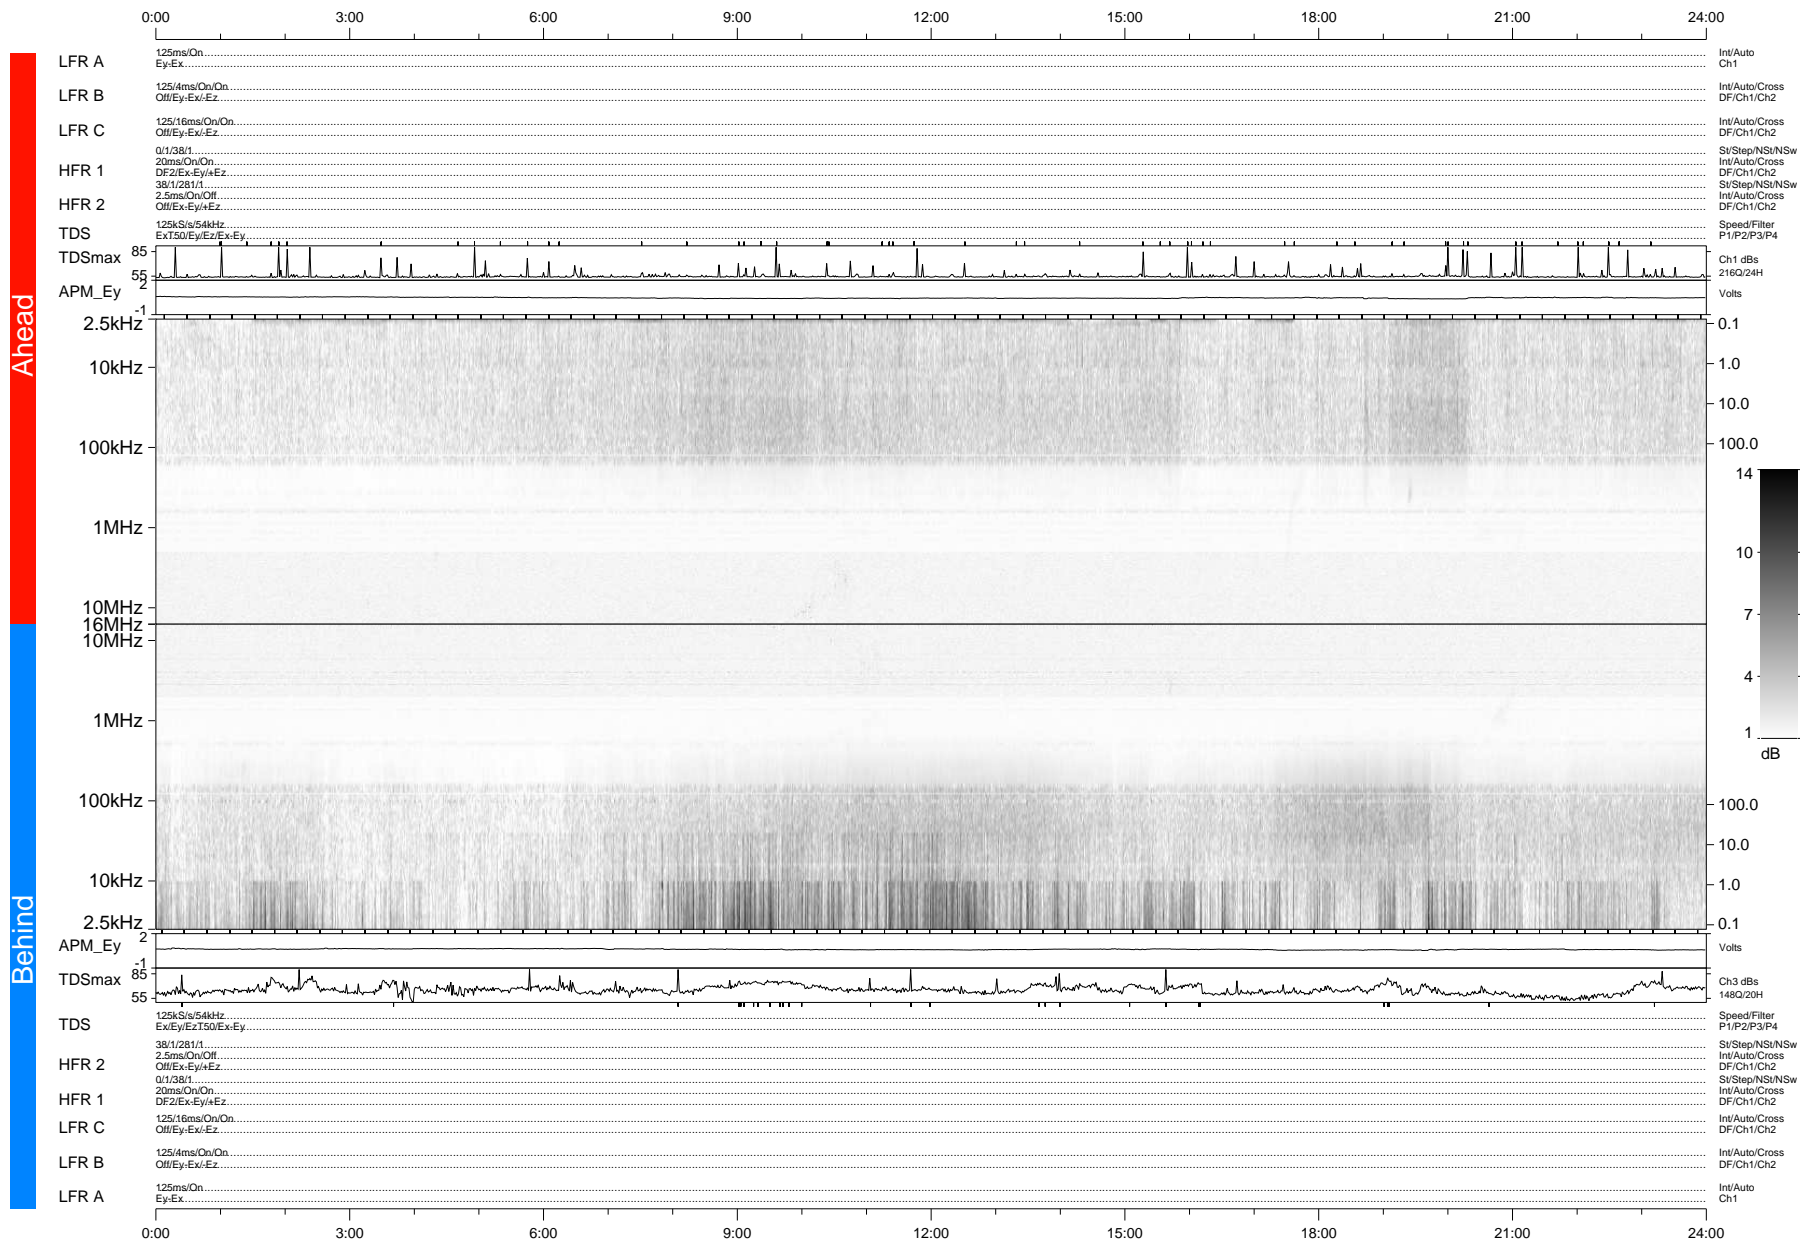

STEREO/WAVES Daily Summary - 30-Apr-2008 (DOY 121)

Ahead source file: swaves_ahead_2008_121_1_04.fin (Recovery: 100.0% HK, 97% Pkts)
Ahead PSE Angle: 25.8°

DPU up 28.4d, V406d6

Behind PSE Angle: -24.0°
Behind source file: swaves_behind_2008_121_1_04.fin (Recovery: 100.0% HK, 87% Pkts)

Time (UTC)