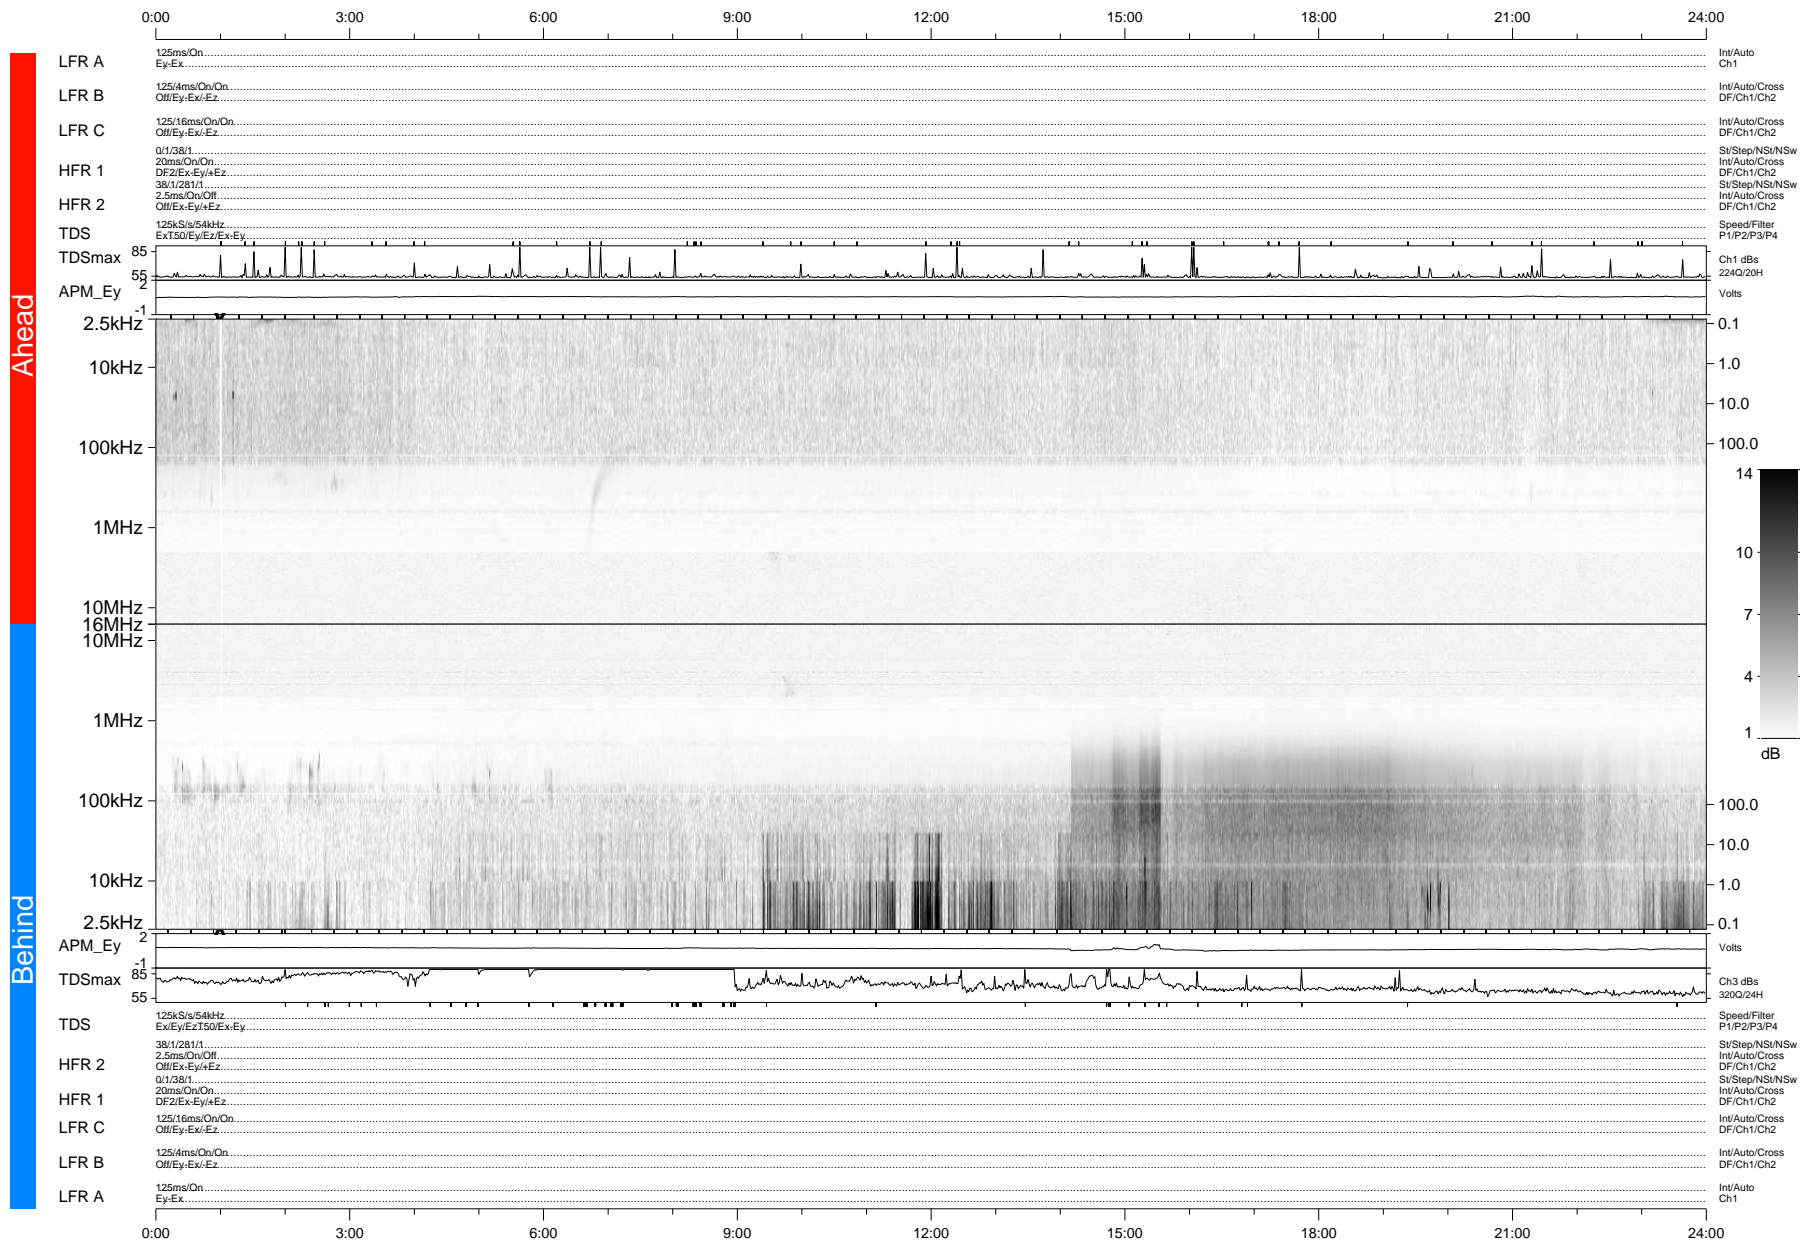

STEREO/WAVES Daily Summary - 29-Apr-2008 (DOY 120)

Ahead source file: swaves_ahead_2008_120_1_04.fin (Recovery: 100.0% HK, 97% Pkts)
Ahead PSE Angle: 25.8°

DPU up 27.4d, V406d6

Behind PSE Angle: -23.9°
Behind source file: swaves_behind_2008_120_1_04.fin (Recovery: 100.0% HK, 112% Pkts)

Time (UTC)