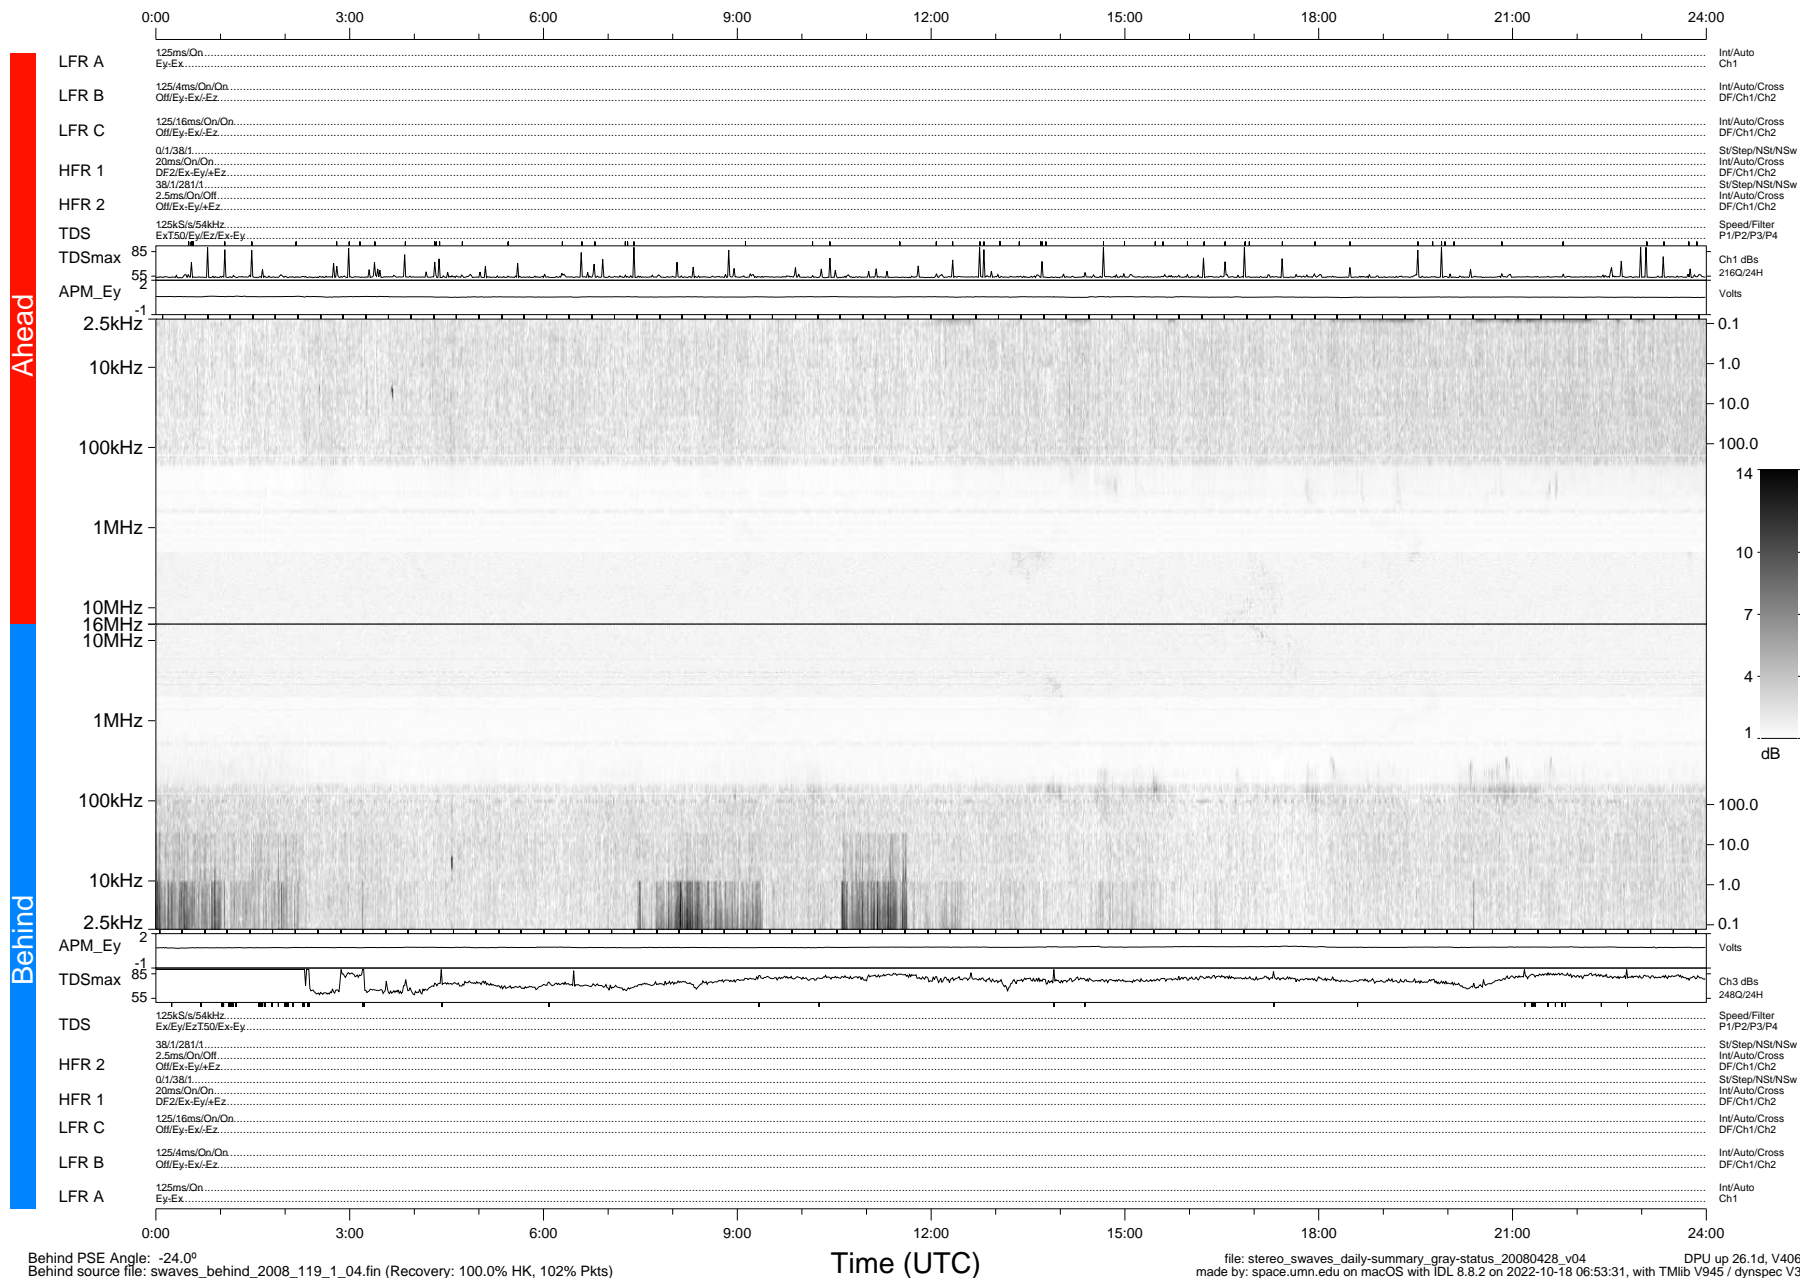

STEREO/WAVES Daily Summary - 28-Apr-2008 (DOY 119)

Ahead source file: swaves_ahead_2008_119_1_04.fin (Recovery: 100.0% HK, 97% Pkts)
Ahead PSE Angle: 25.6°

DPU up 26.4d, V406d6

Behind PSE Angle: -24.0°
Behind source file: swaves_behind_2008_119_1_04.fin (Recovery: 100.0% HK, 102% Pkts)

Time (UTC)