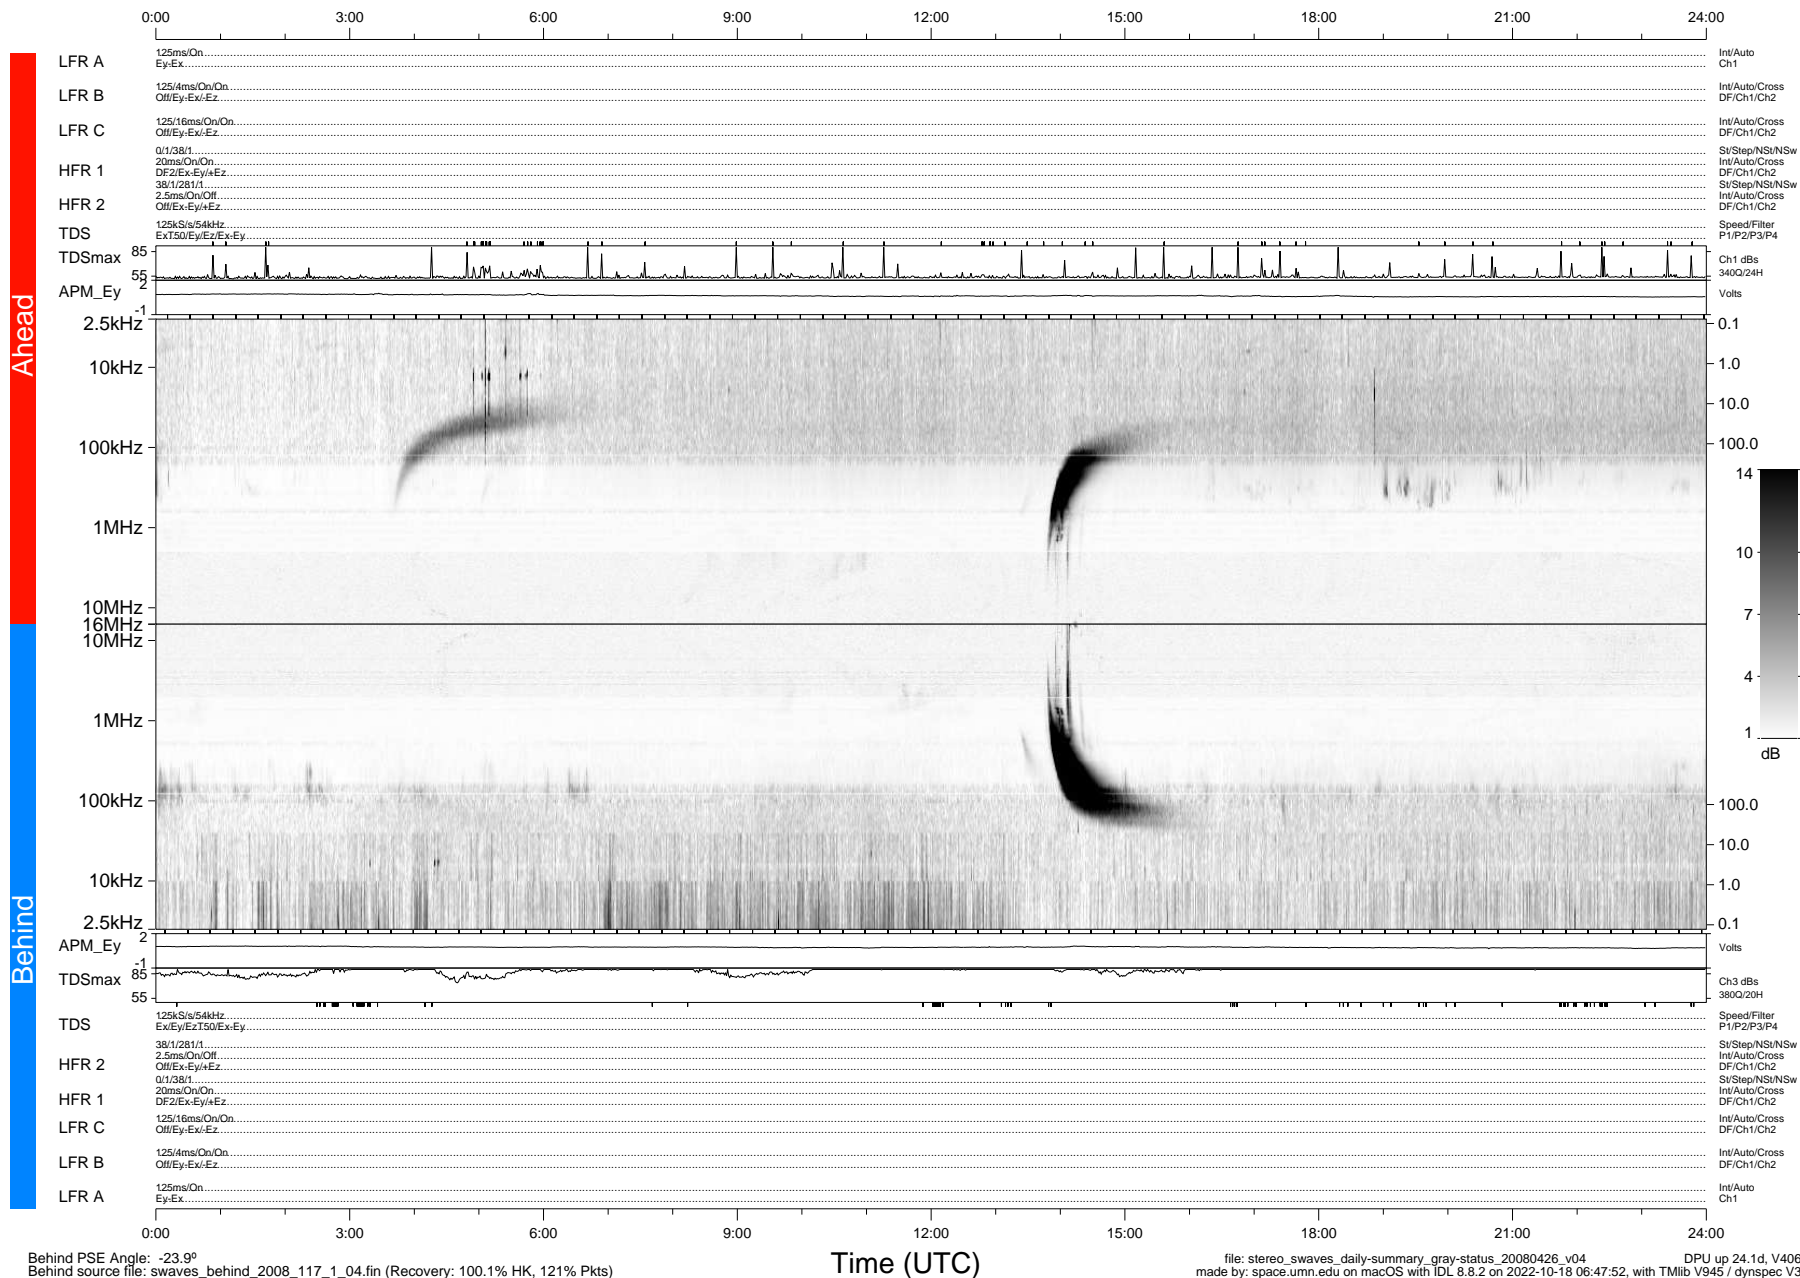

STEREO/WAVES Daily Summary - 26-Apr-2008 (DOY 117)

Ahead source file: swaves_ahead_2008_117_1_04.fin (Recovery: 100.0% HK, 116% Pkts)
 Ahead PSE Angle: 25.5°

DPU up 24.4d, V406d6

Behind PSE Angle: -23.9°
 Behind source file: swaves_behind_2008_117_1_04.fin (Recovery: 100.1% HK, 121% Pkts)