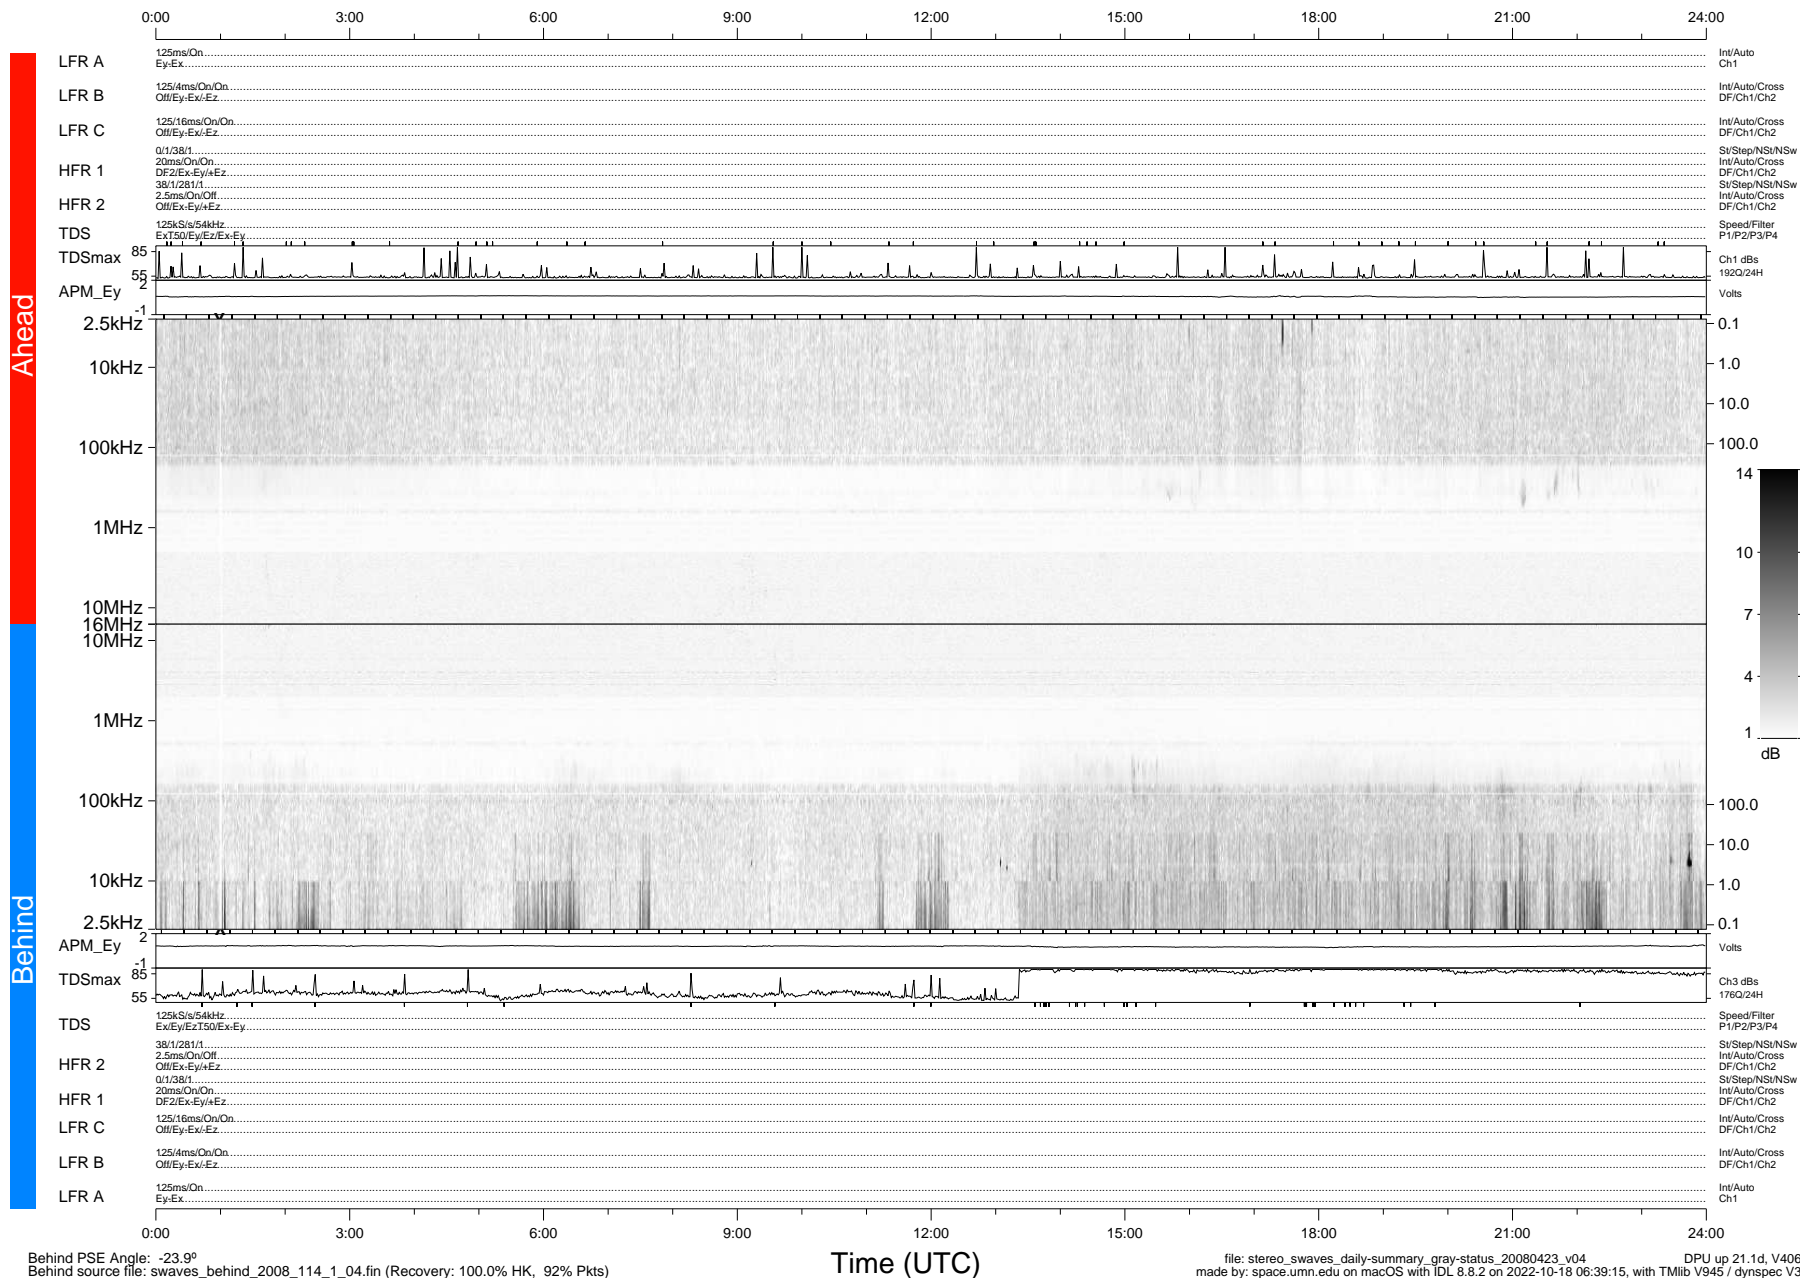

STEREO/WAVES Daily Summary - 23-Apr-2008 (DOY 114)

Ahead source file: swaves_ahead_2008_114_1_04.fin (Recovery: 100.0% HK, 94% Pkts)
Ahead PSE Angle: 25.3°

DPU up 21.4d, V406d6

Behind PSE Angle: -23.9°
Behind source file: swaves_behind_2008_114_1_04.fin (Recovery: 100.0% HK, 92% Pkts)