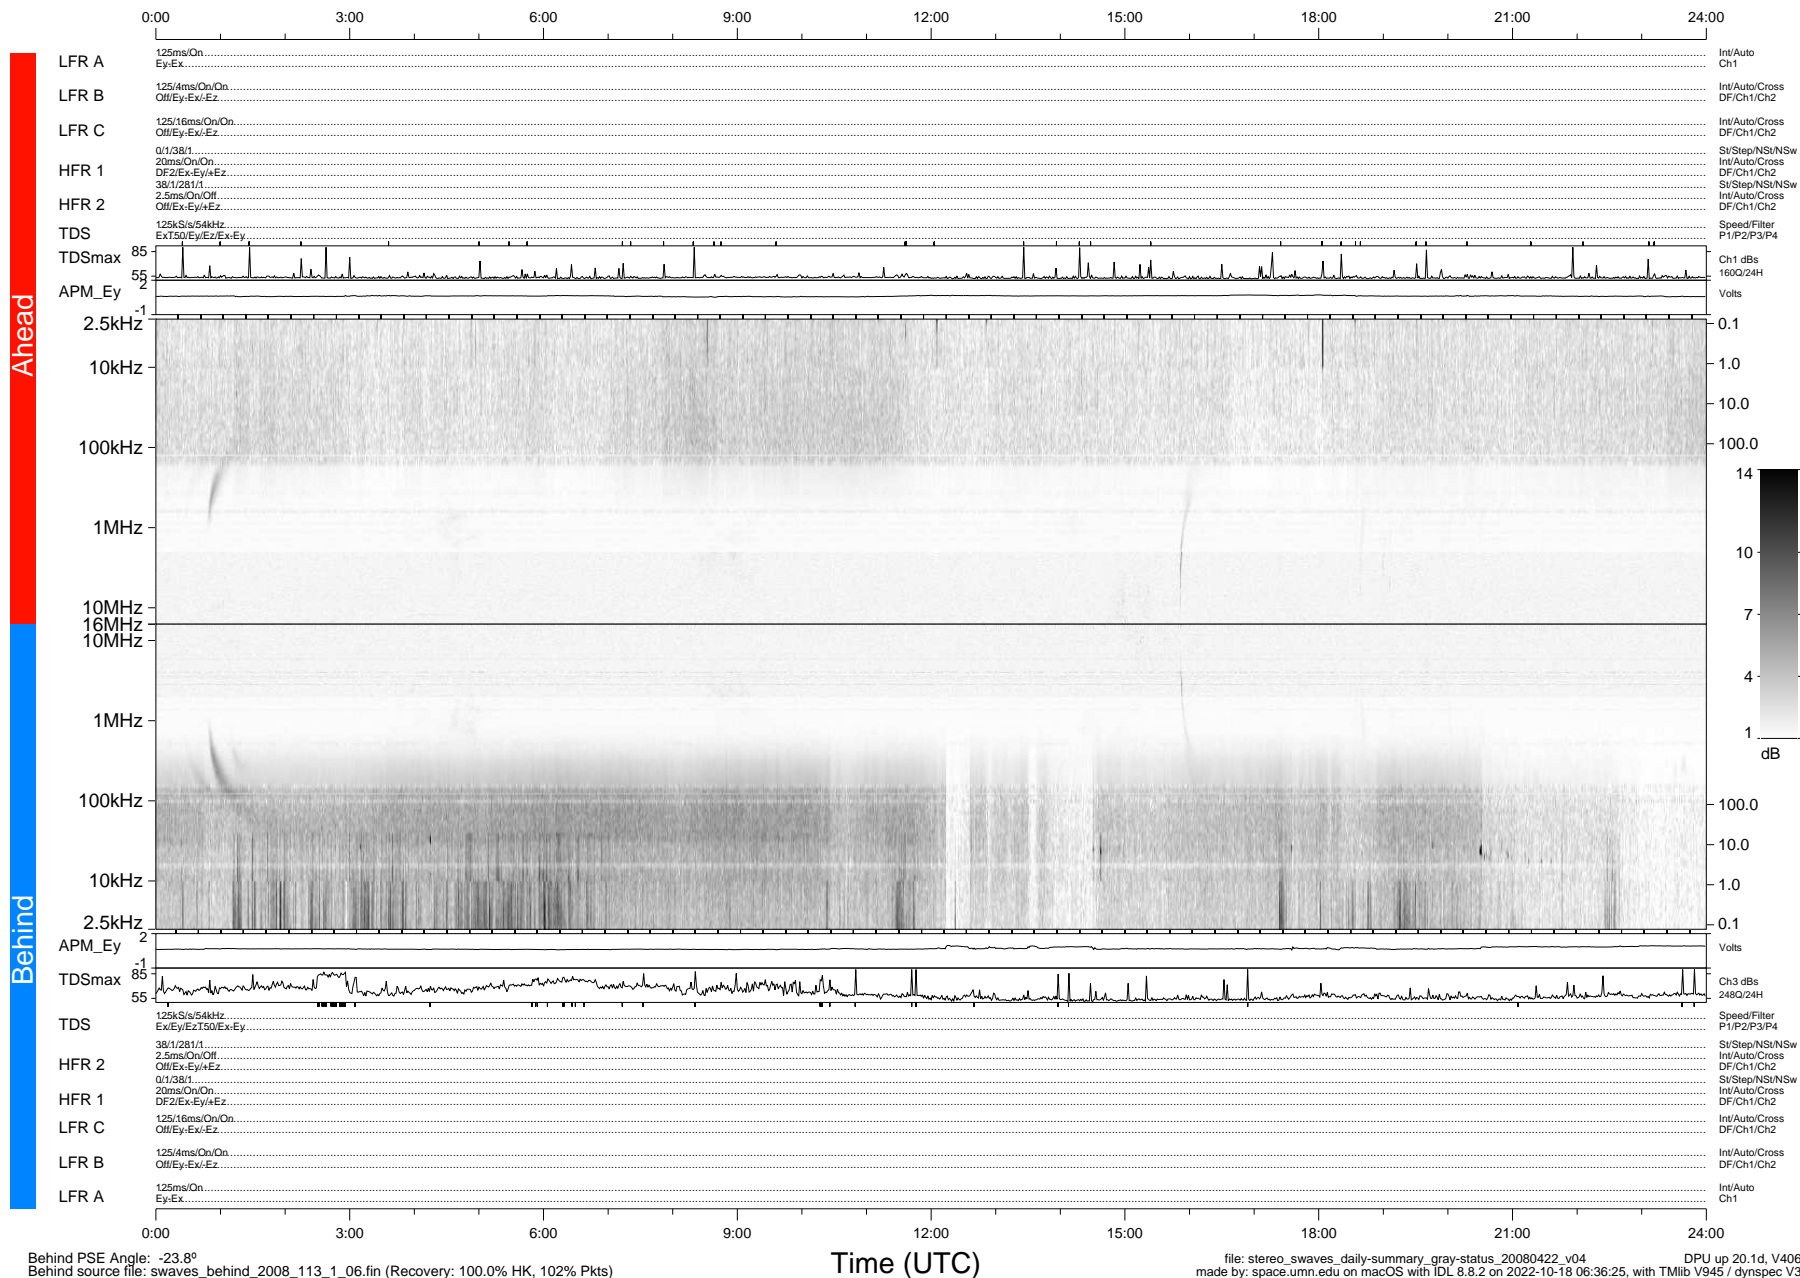

STEREO/WAVES Daily Summary - 22-Apr-2008 (DOY 113)

Ahead source file: swaves_ahead_2008_113_1_04.fin (Recovery: 100.1% HK, 89% Pkts)
Ahead PSE Angle: 25.2°

DPU up 20.4d, V406d6

Behind PSE Angle: -23.8°
Behind source file: swaves_behind_2008_113_1_06.fin (Recovery: 100.0% HK, 102% Pkts)