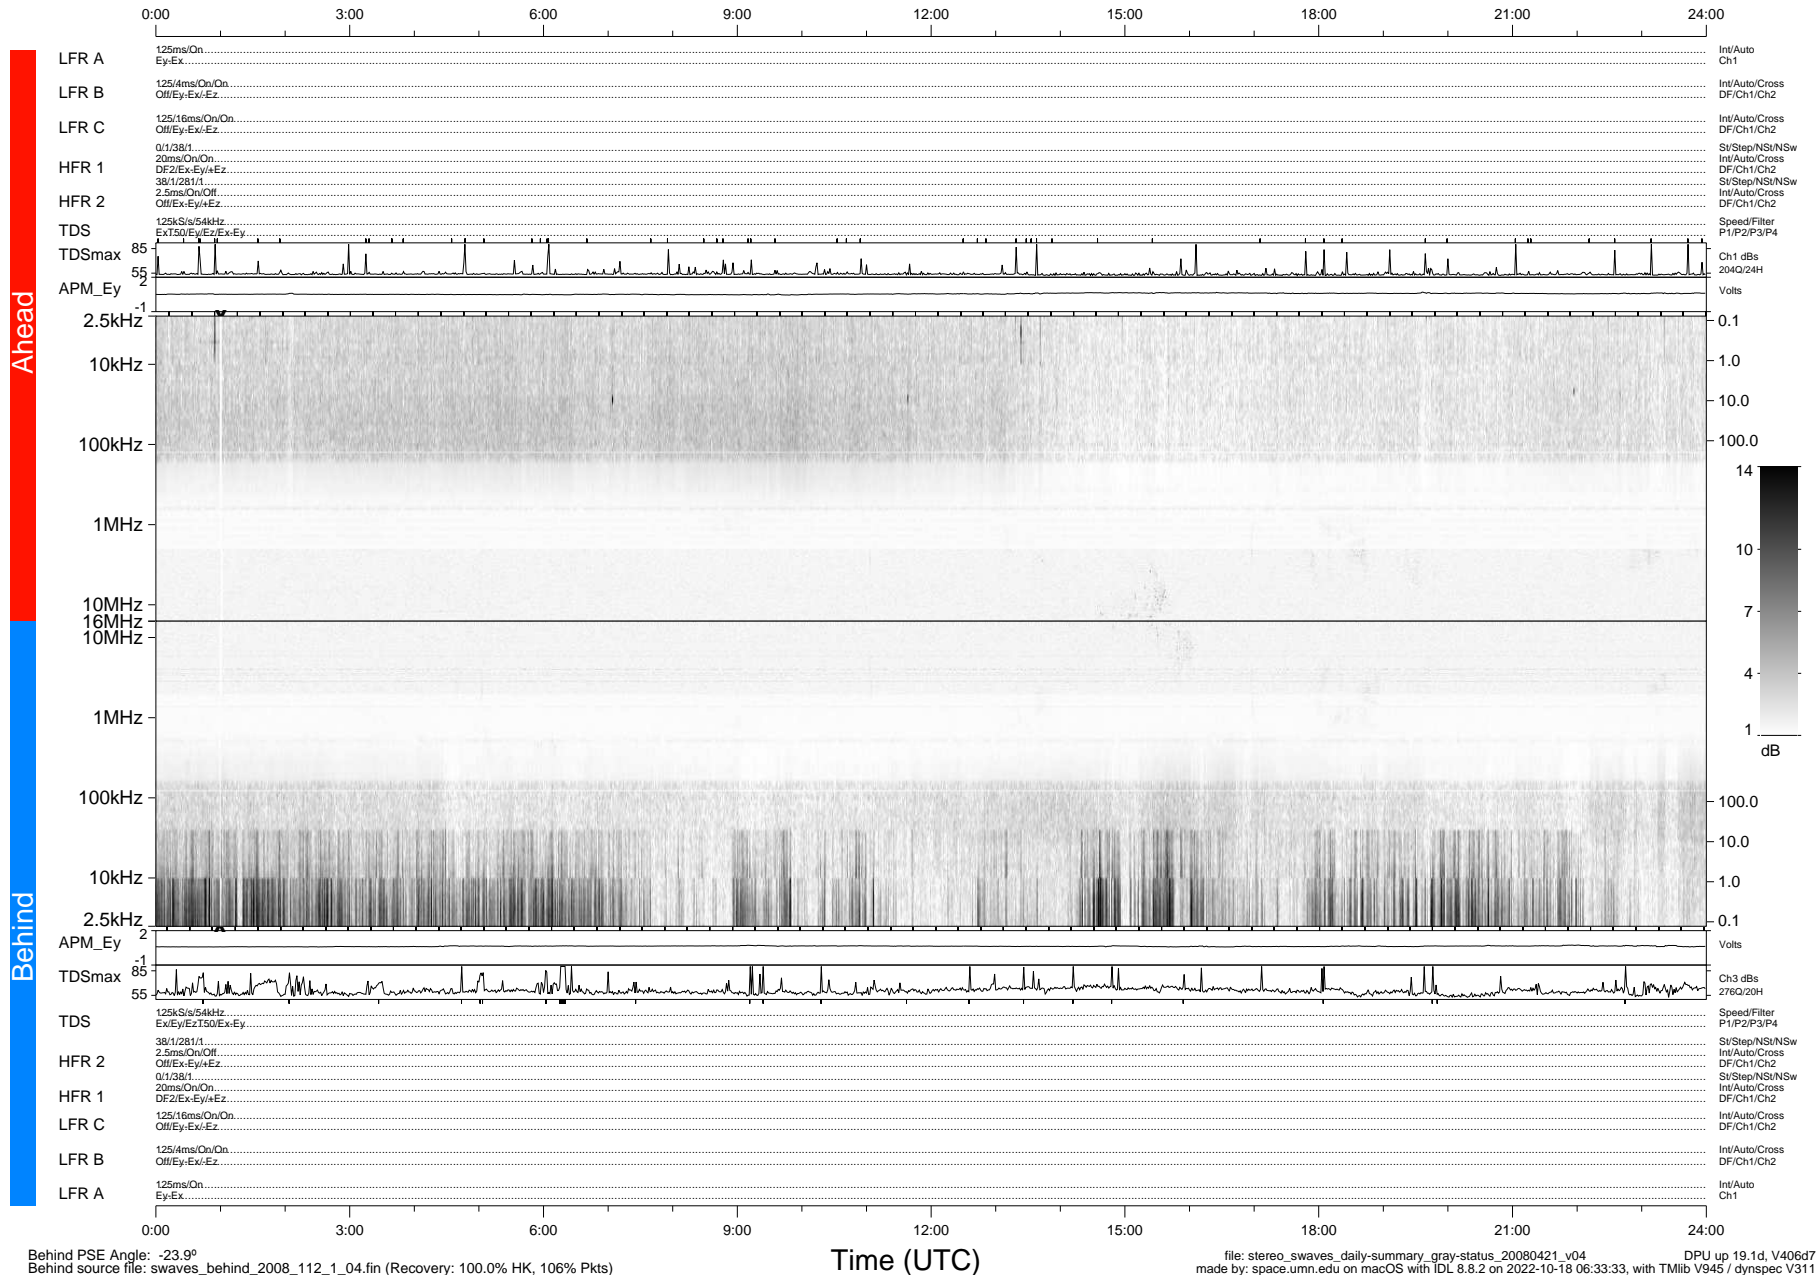

STEREO/WAVES Daily Summary - 21-Apr-2008 (DOY 112)

Ahead source file: swaves_ahead_2008_112_1_04.fin (Recovery: 100.0% HK, 96% Pkts)
 Ahead PSE Angle: 25.1°

DPU up 19.4d, V406d6

Behind PSE Angle: -23.9°
 Behind source file: swaves_behind_2008_112_1_04.fin (Recovery: 100.0% HK, 106% Pkts)

Time (UTC)

file: stereo_swaves_daily-summary_gray-status_20080421_v04
 made by: space.umn.edu on macOS with IDL 8.8.2 on 2022-10-18 06:33:33, with TMLib V945 / dynspec V311
 DPU up 19.1d, V406d7