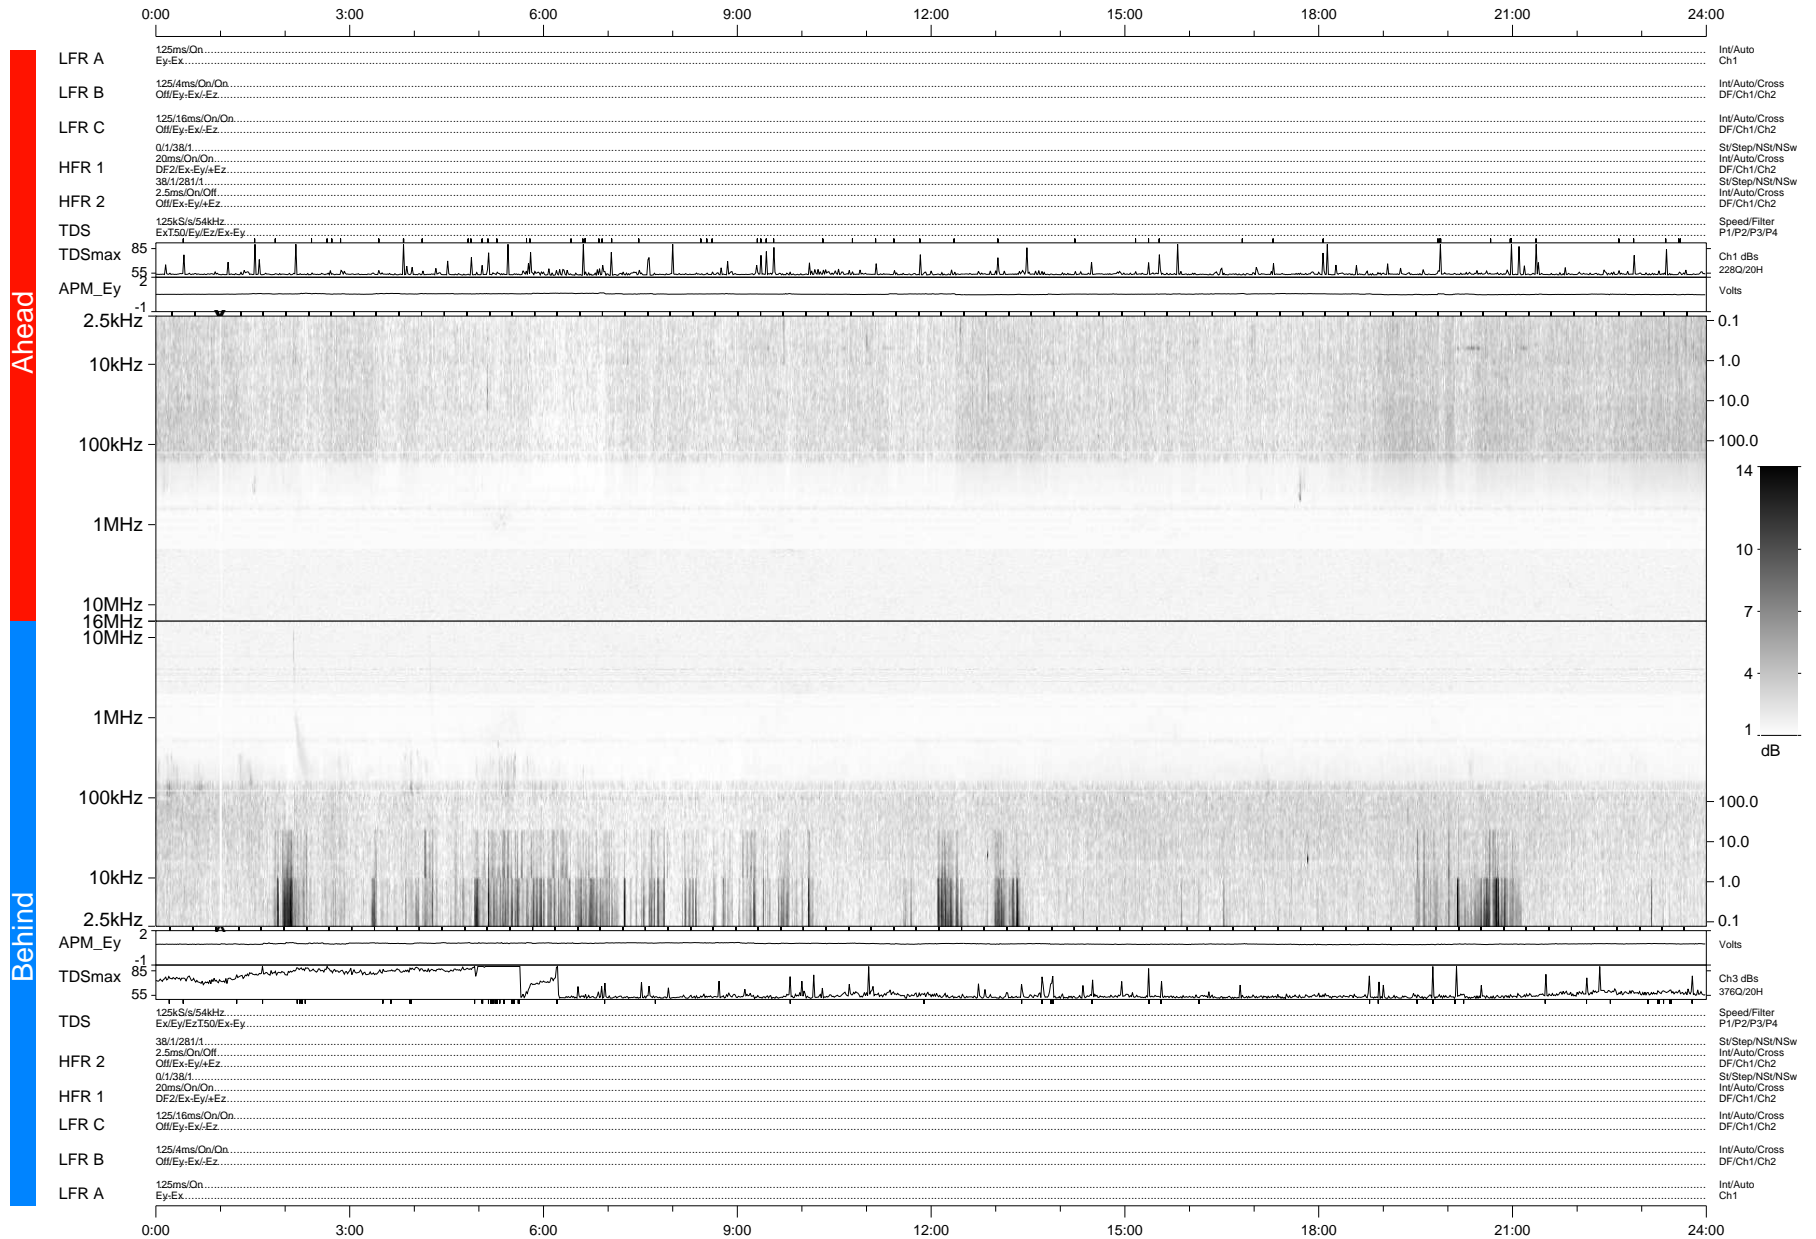

# STEREO/WAVES Daily Summary - 17-Apr-2008 (DOY 108)

Ahead source file: swaves\_ahead\_2008\_108\_1\_04.fin (Recovery: 100.0% HK, 98% Pkts)  
 Ahead PSE Angle: 24.8°

DPU up 15.4d, V406d6

Behind PSE Angle: -23.9°  
 Behind source file: swaves\_behind\_2008\_108\_1\_04.fin (Recovery: 100.0% HK, 120% Pkts)

Time (UTC)

file: stereo\_swaves\_daily-summary\_gray-status\_20080417\_v04 DPU up 15.1d, V406d7  
 made by: space.umn.edu on macOS with IDL 8.8.2 on 2022-10-18 06:22:11, with TMLib V945 / dynspec V311