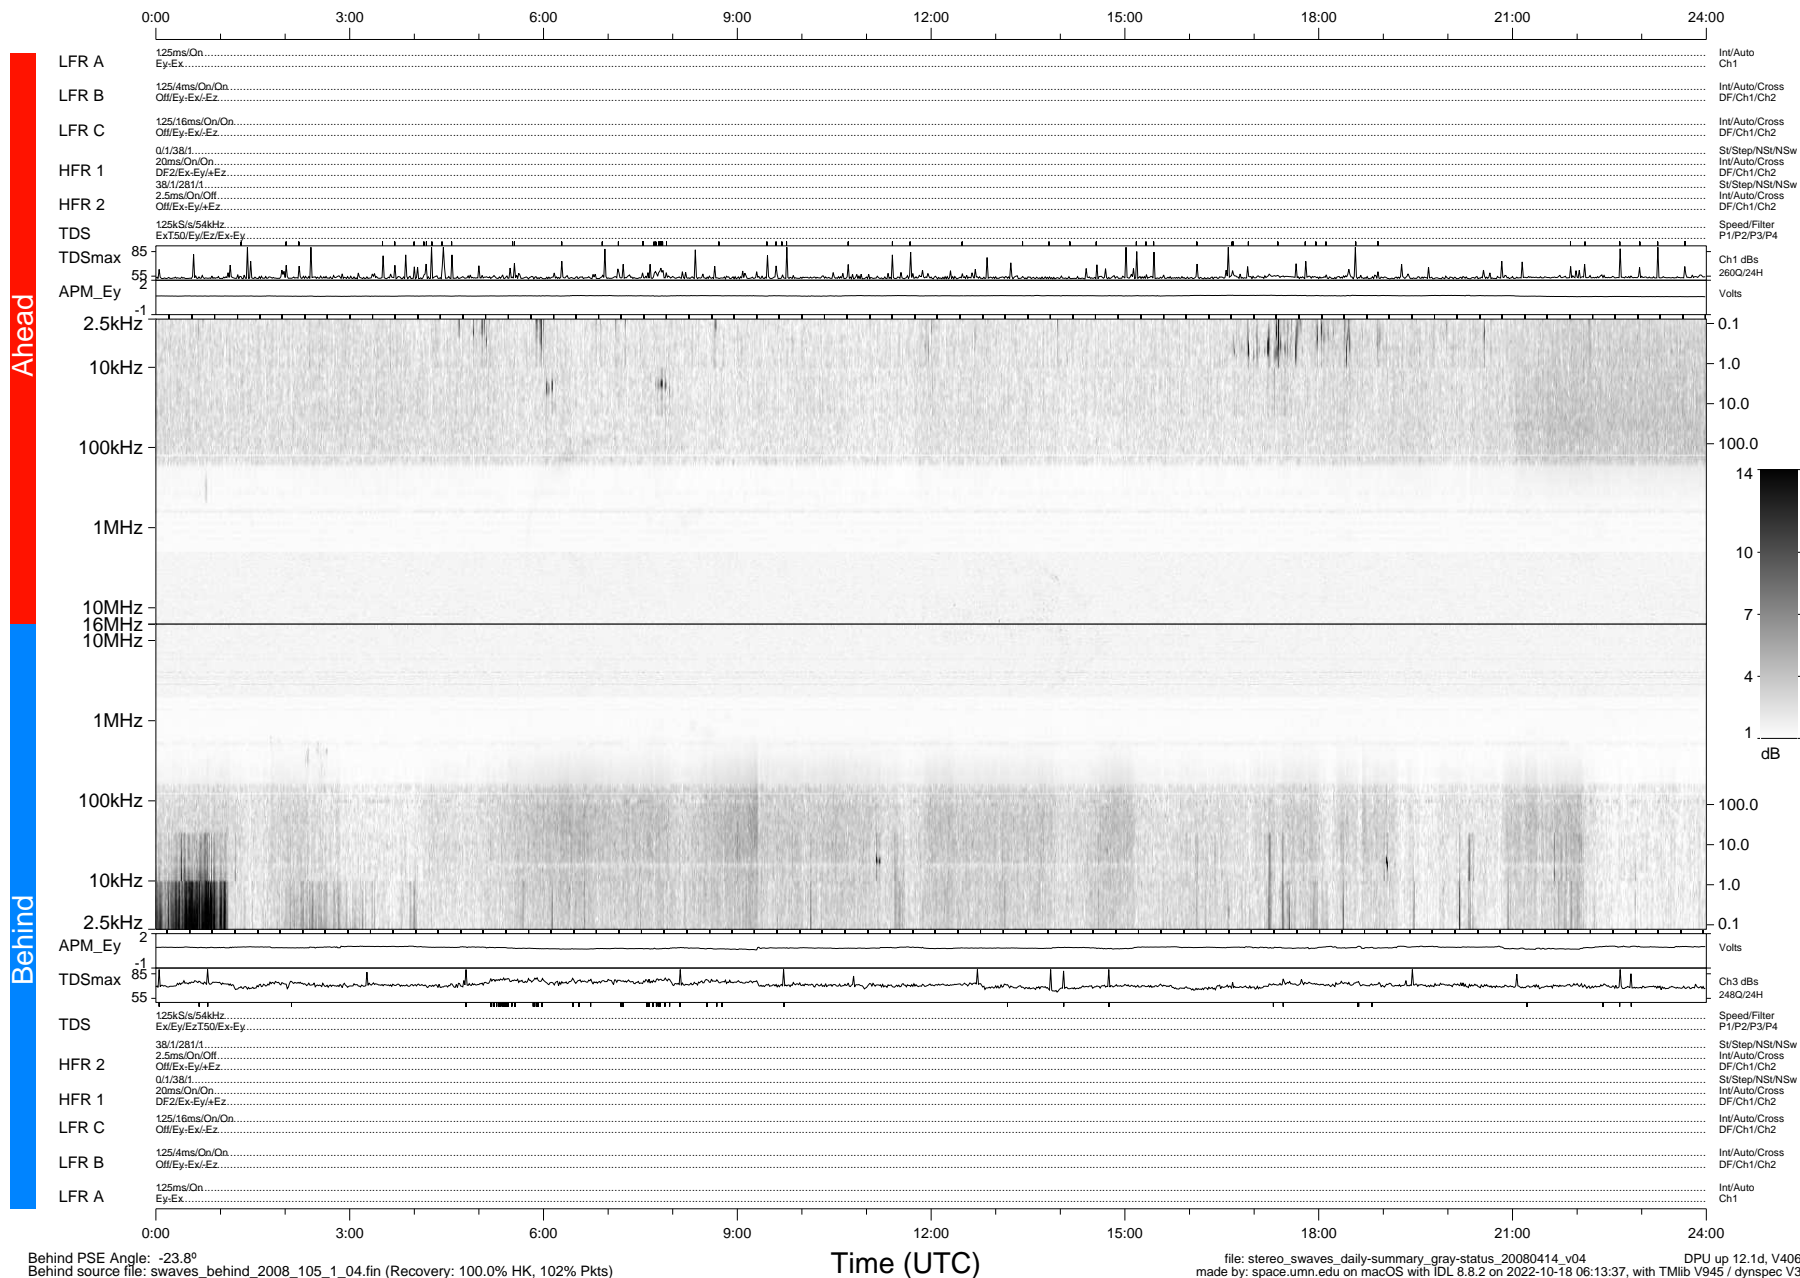

STEREO/WAVES Daily Summary - 14-Apr-2008 (DOY 105)

Ahead source file: swaves_ahead_2008_105_1_04.fin (Recovery: 100.0% HK, 104% Pkts)
Ahead PSE Angle: 24.7°

DPU up 12.4d, V406d6

Behind PSE Angle: -23.8°
Behind source file: swaves_behind_2008_105_1_04.fin (Recovery: 100.0% HK, 102% Pkts)

Time (UTC)