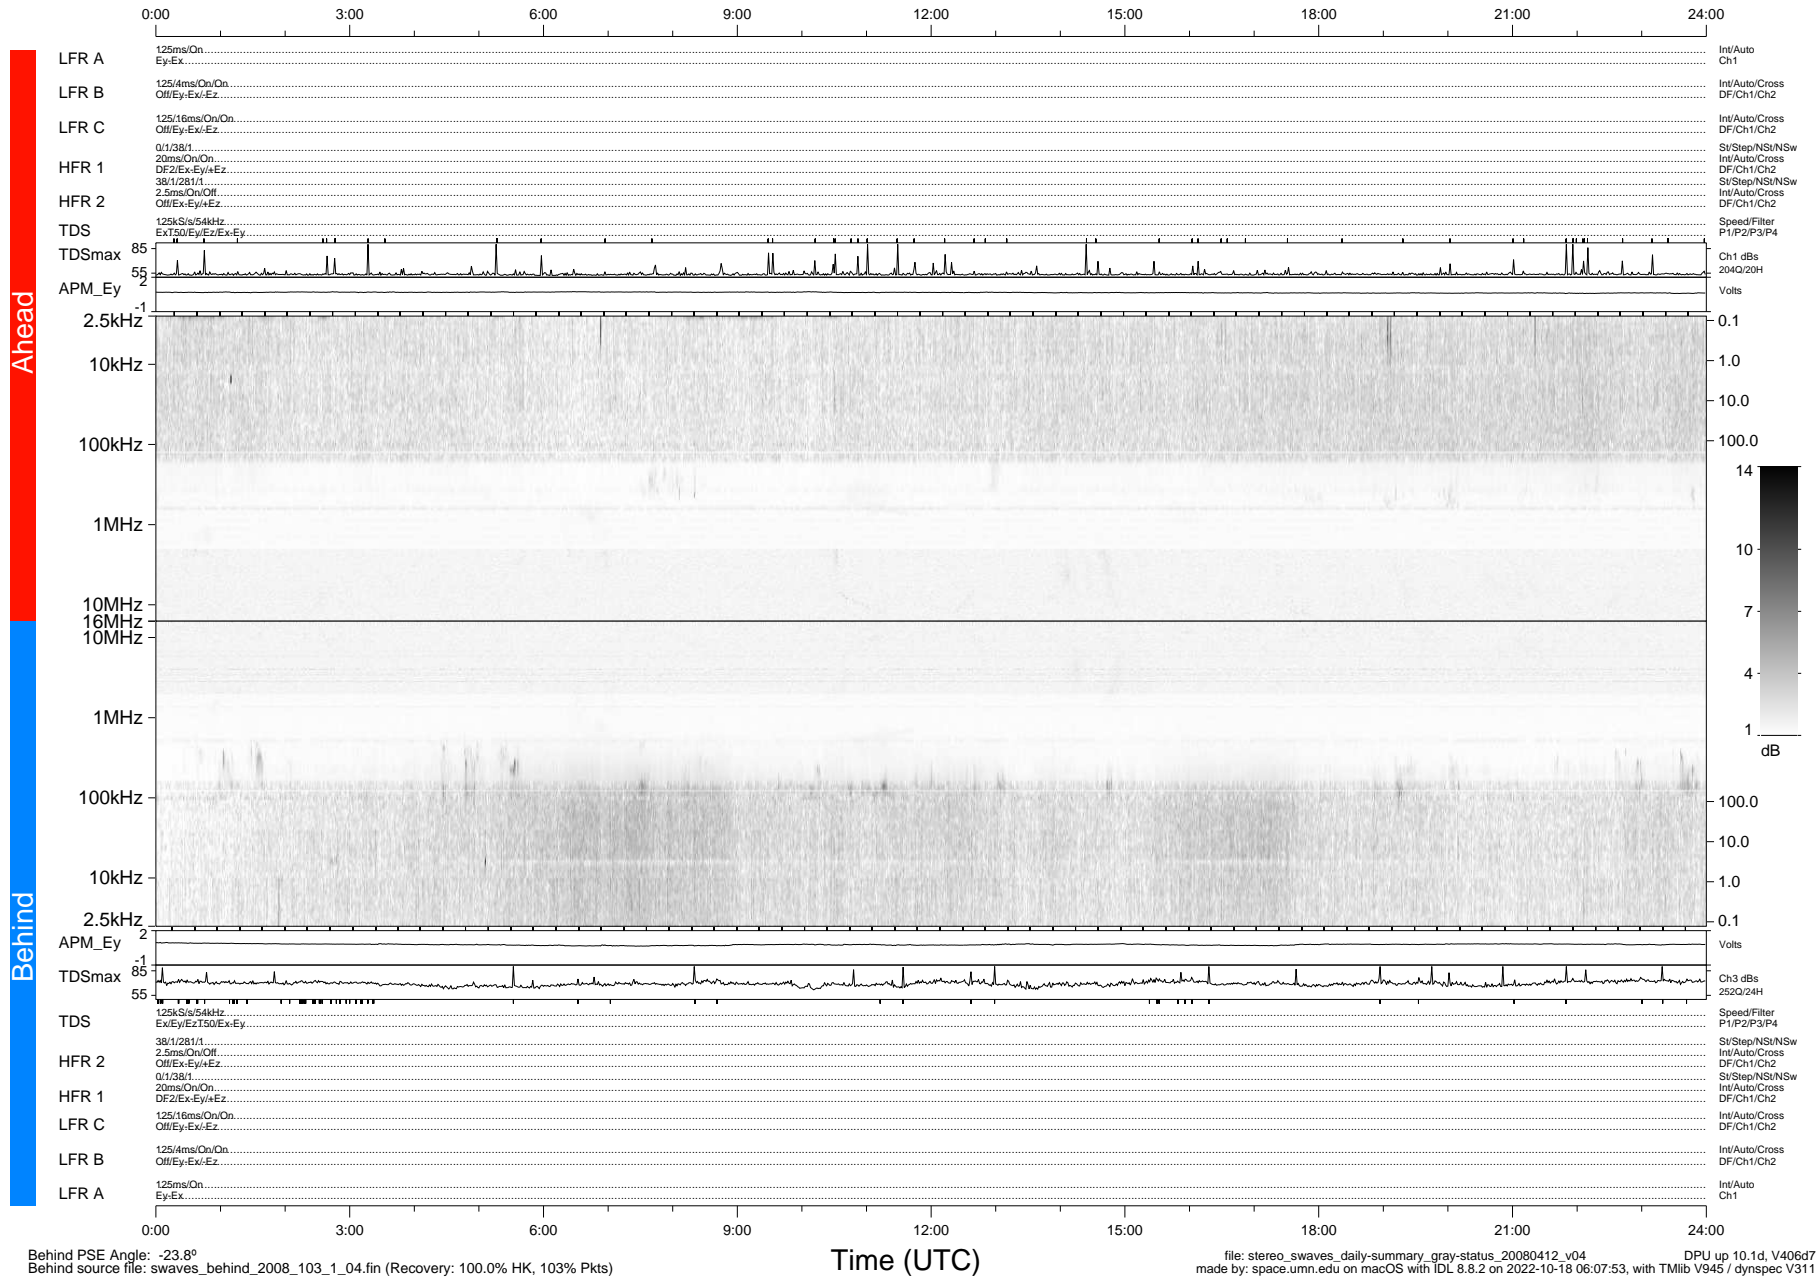

STEREO/WAVES Daily Summary - 12-Apr-2008 (DOY 103)

Ahead source file: swaves_ahead_2008_103_1_04.fin (Recovery: 100.0% HK, 95% Pkts)
 Ahead PSE Angle: 24.5°

DPU up 10.4d, V406d6

Behind PSE Angle: -23.8°
 Behind source file: swaves_behind_2008_103_1_04.fin (Recovery: 100.0% HK, 103% Pkts)

Time (UTC)

file: stereo_swaves_daily-summary_gray-status_20080412_v04
 made by: space.umn.edu on macOS with IDL 8.8.2 on 2022-10-18 06:07:53, with Tlib V945 / dynspec V311
 DPU up 10.1d, V406d7