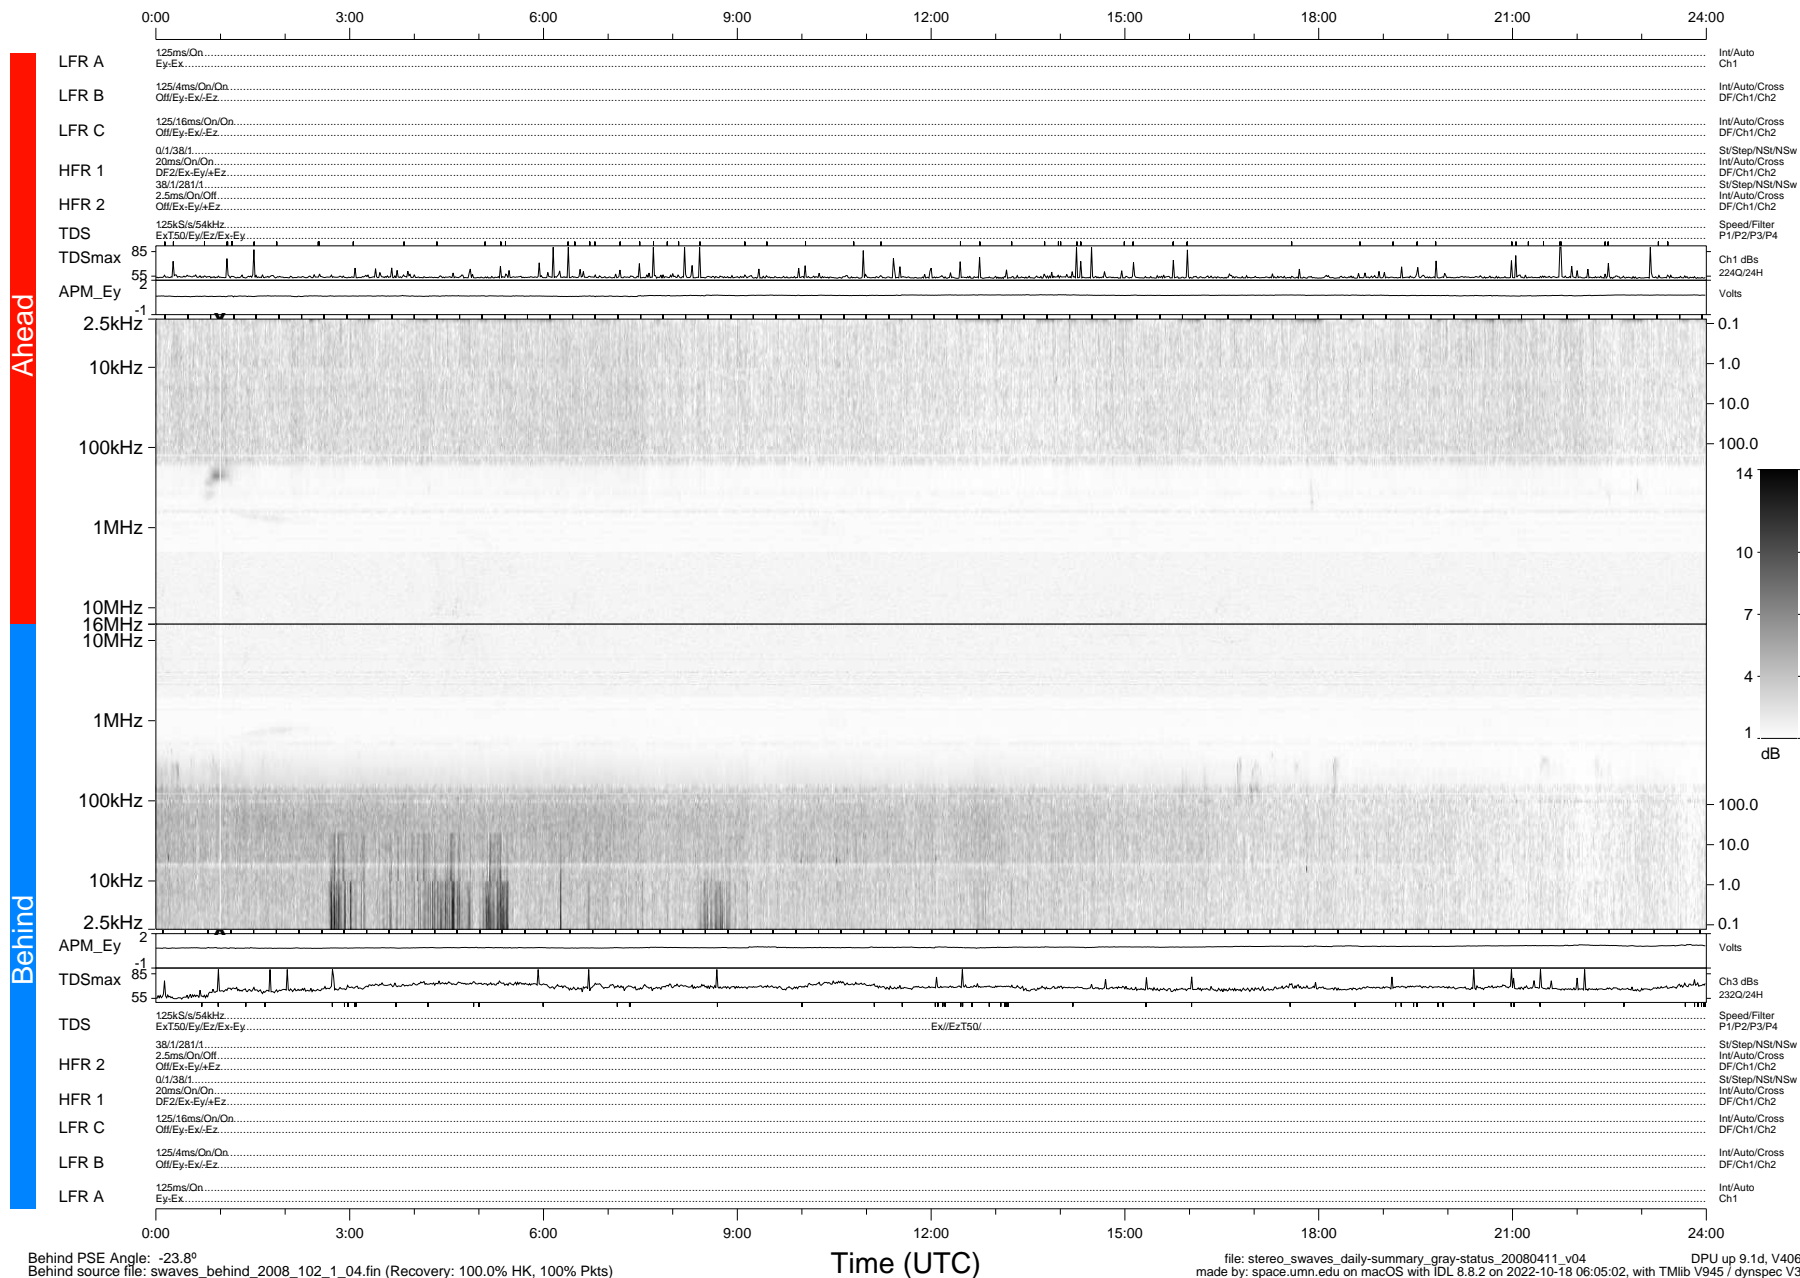

STEREO/WAVES Daily Summary - 11-Apr-2008 (DOY 102)

Ahead source file: swaves_ahead_2008_102_1_04.fin (Recovery: 100.0% HK, 99% Pkts)
Ahead PSE Angle: 24.4°

DPU up 9.4d, V406d6

Behind PSE Angle: -23.8°
Behind source file: swaves_behind_2008_102_1_04.fin (Recovery: 100.0% HK, 100% Pkts)

Time (UTC)