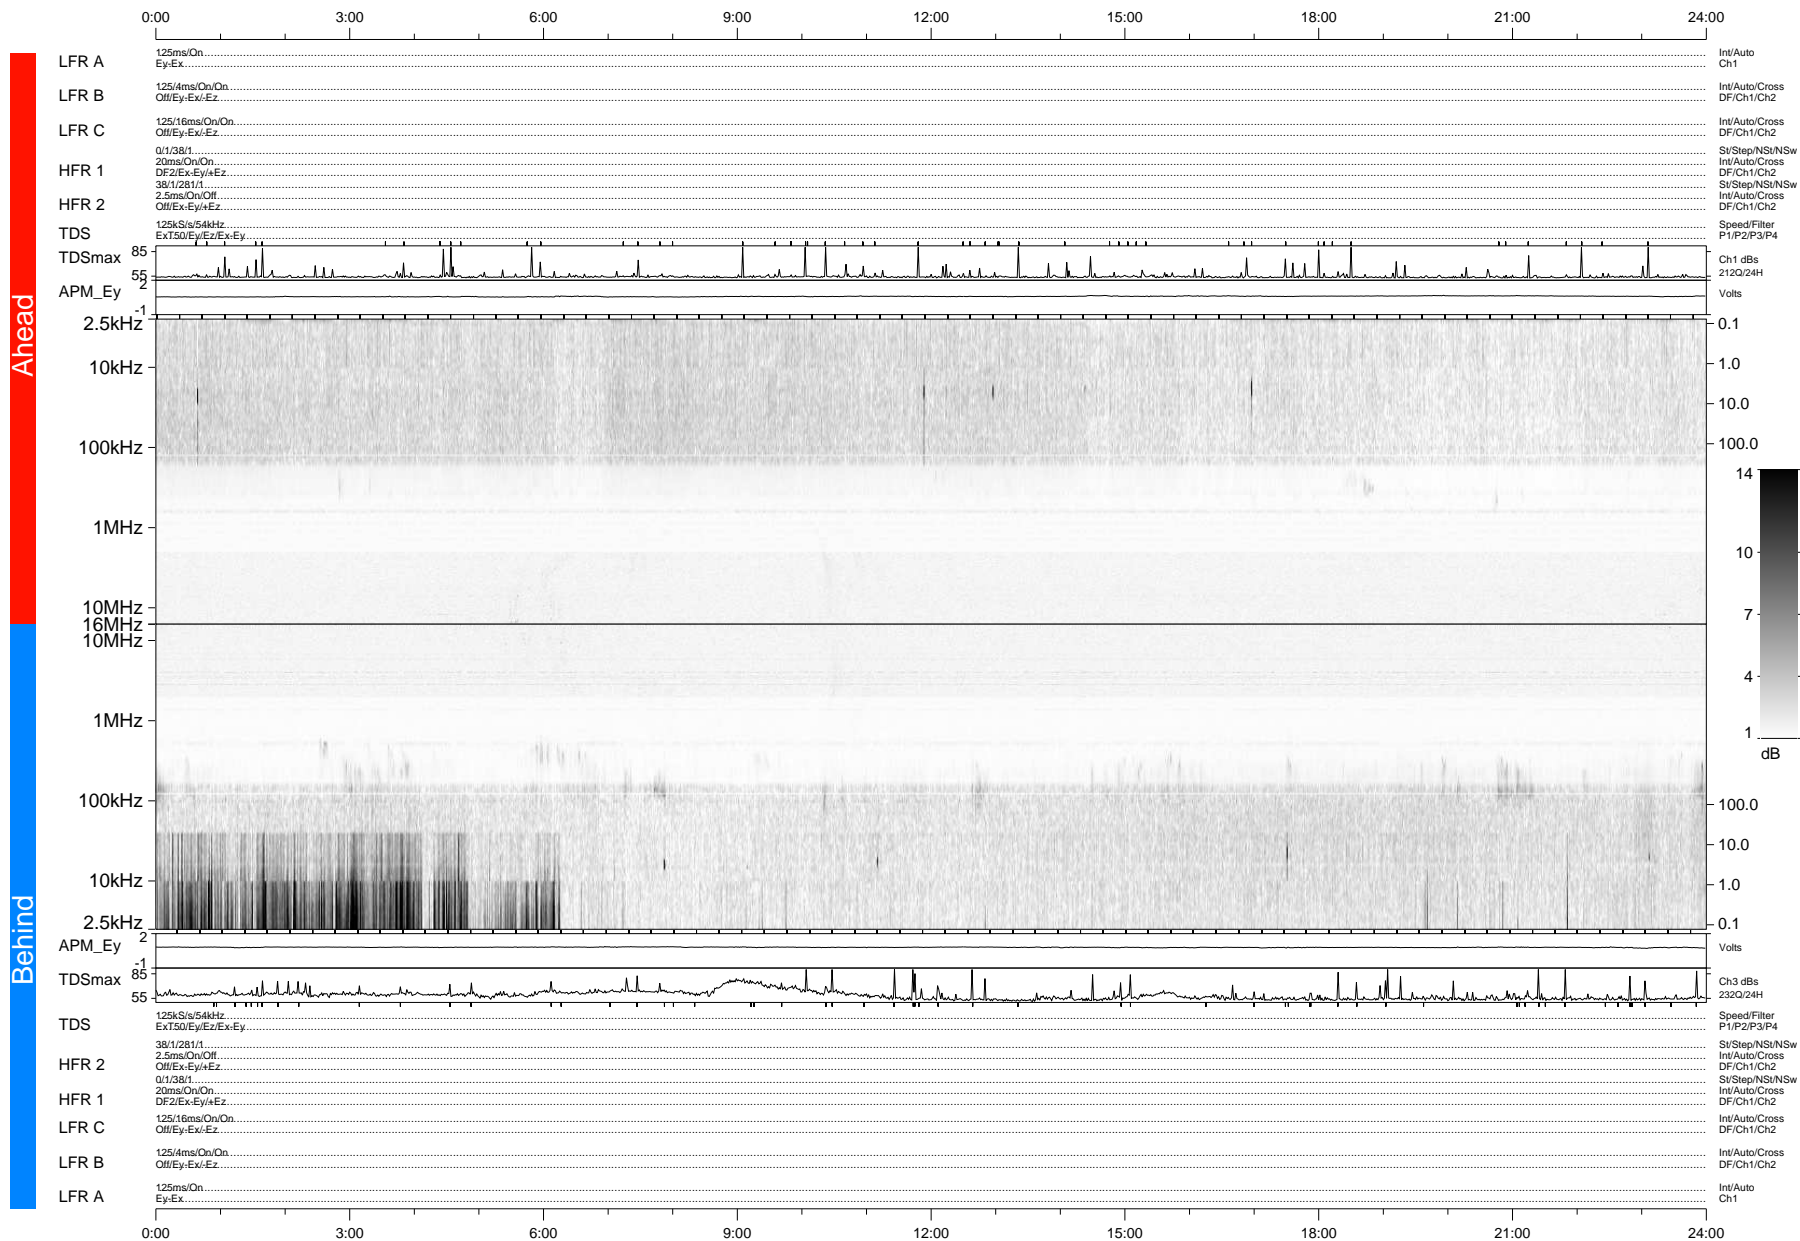

STEREO/WAVES Daily Summary - 10-Apr-2008 (DOY 101)

Ahead source file: swaves_ahead_2008_101_1_04.fin (Recovery: 100.0% HK, 97% Pkts)
Ahead PSE Angle: 24.4°

DPU up 8.4d, V406d6

Behind PSE Angle: -23.8°
Behind source file: swaves_behind_2008_101_1_04.fin (Recovery: 100.0% HK, 100% Pkts)

Time (UTC)