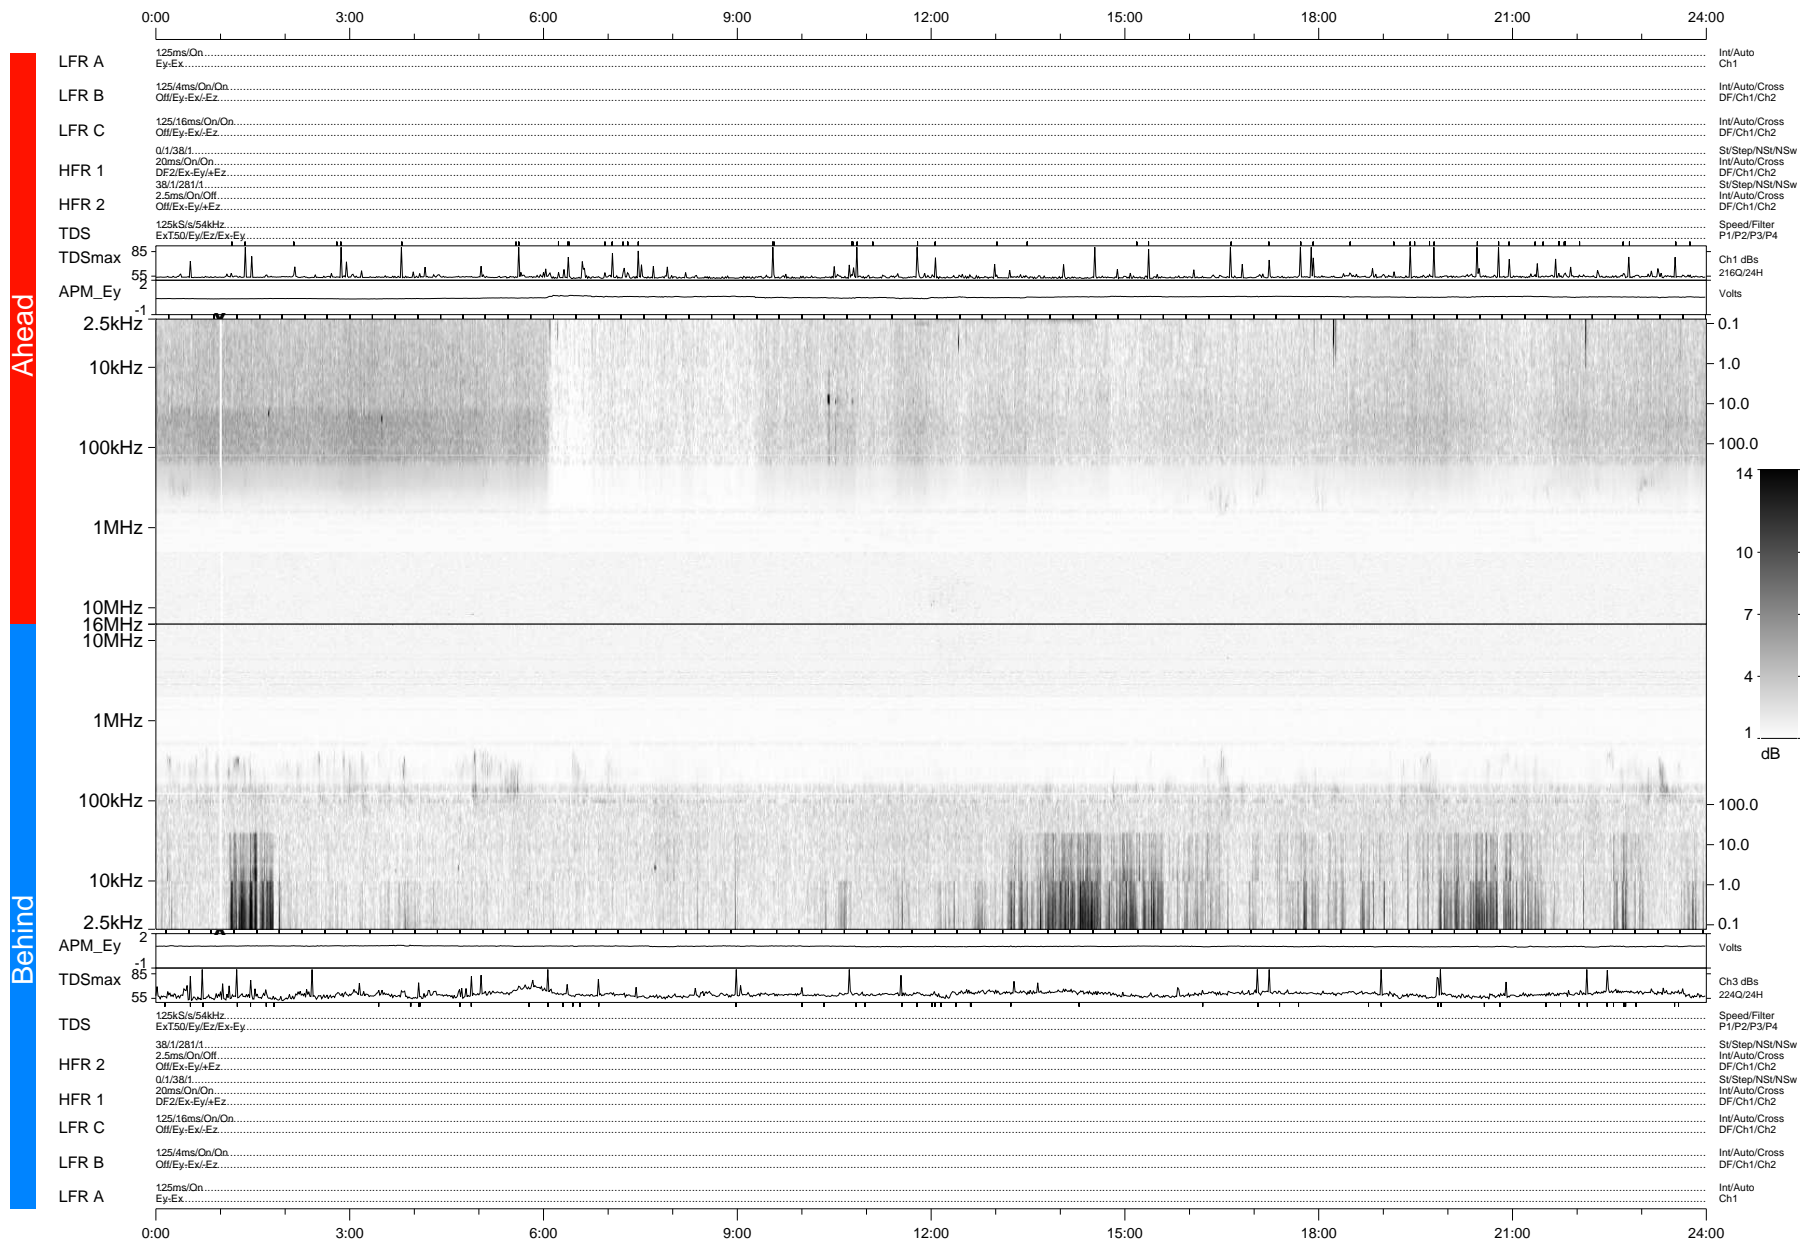

STEREO/WAVES Daily Summary - 07-Apr-2008 (DOY 098)

Ahead source file: swaves_ahead_2008_098_1_04.fin (Recovery: 100.0% HK, 97% Pkts)
Ahead PSE Angle: 24.1°

DPU up 5.4d, V406d6

Behind PSE Angle: -23.8°
Behind source file: swaves_behind_2008_098_1_04.fin (Recovery: 100.0% HK, 99% Pkts)

Time (UTC)