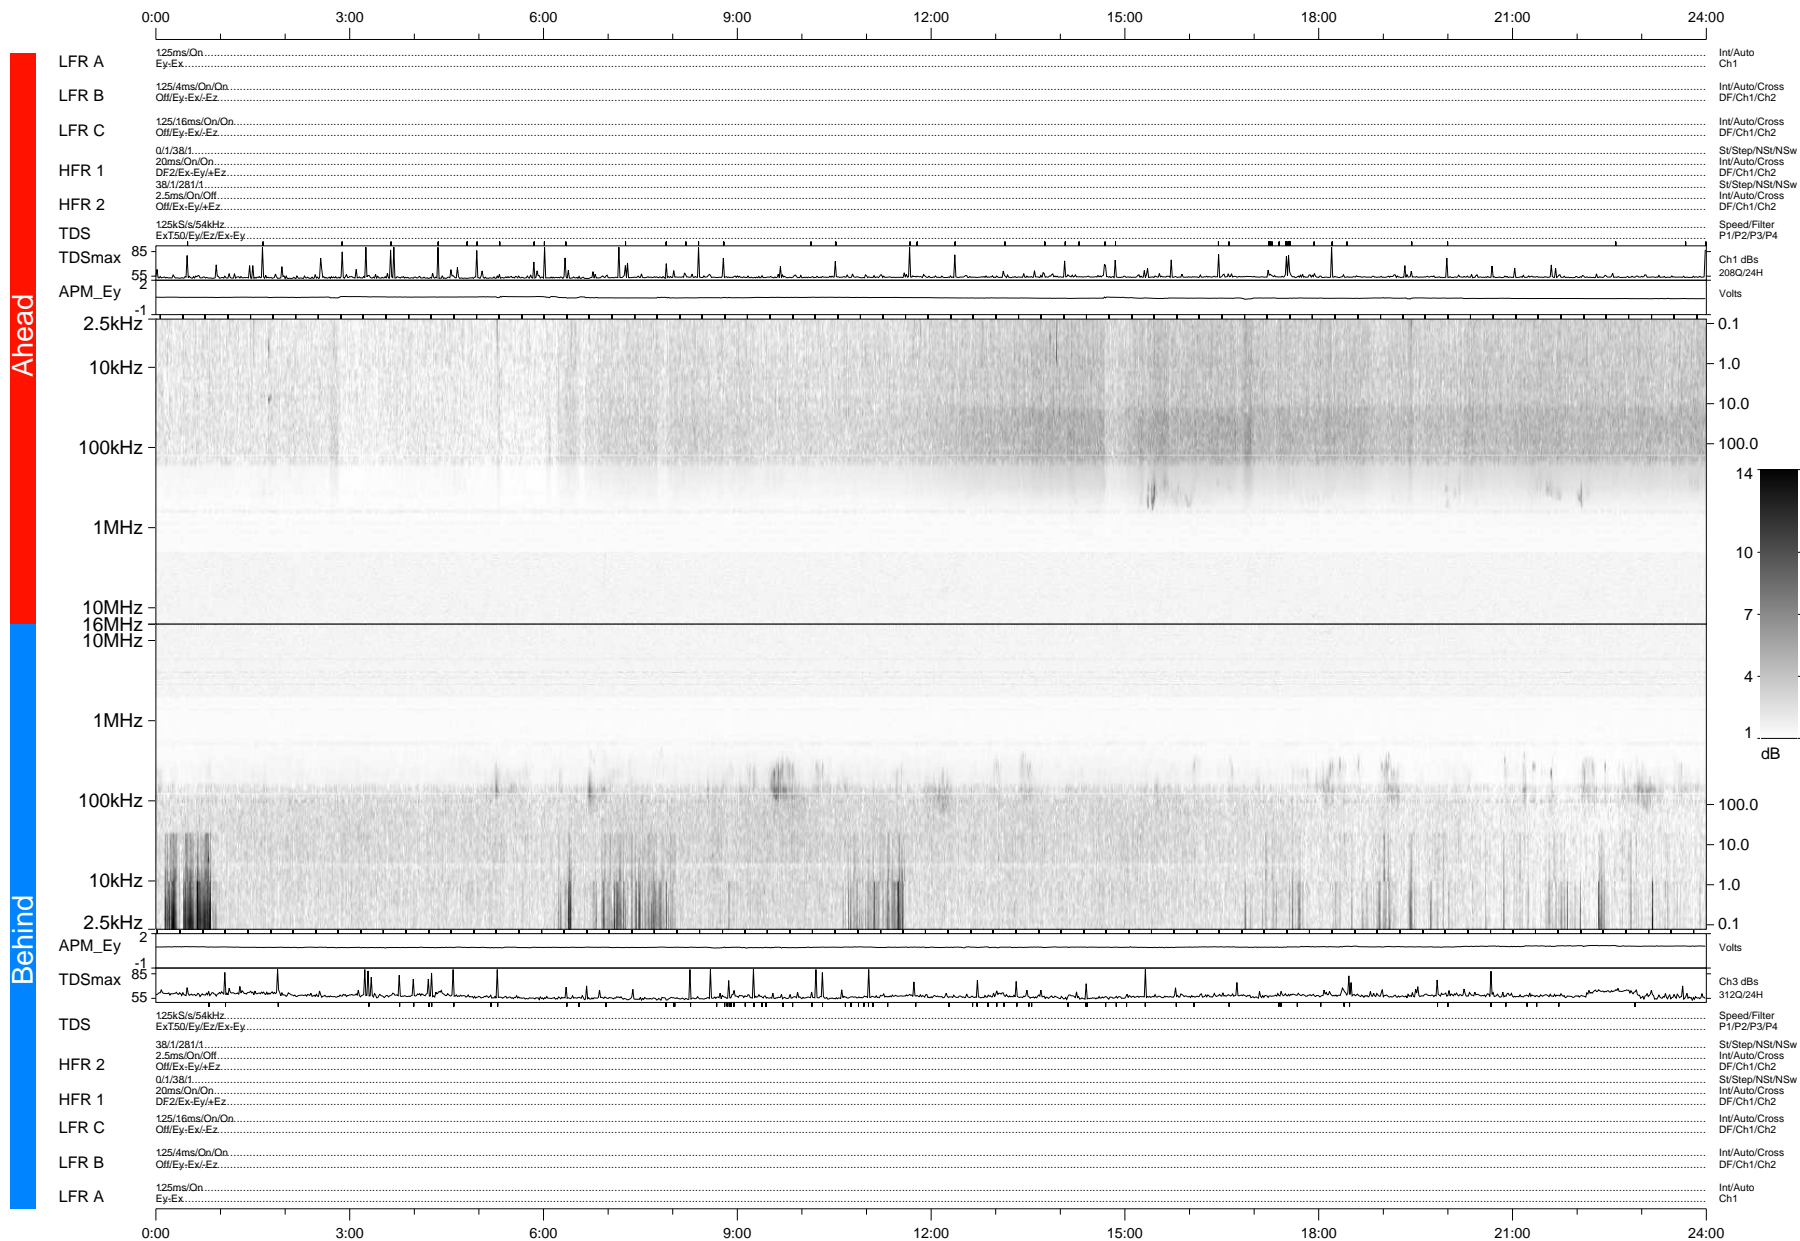

# STEREO/WAVES Daily Summary - 06-Apr-2008 (DOY 097)

Ahead source file: swaves\_ahead\_2008\_097\_1\_04.fin (Recovery: 100.0% HK, 96% Pkts)  
 Ahead PSE Angle: 24.1°

DPU up 4.4d, V406d6

Behind PSE Angle: -23.8°  
 Behind source file: swaves\_behind\_2008\_097\_1\_04.fin (Recovery: 100.0% HK, 112% Pkts)

Time (UTC)

file: stereo\_swaves\_daily-summary\_gray-status\_20080406\_v04  
 made by: space.umn.edu on macOS with IDL 8.8.2 on 2022-10-18 05:50:44, with TMLib V945 / dynspec V311

DPU up 4.1d, V406d6