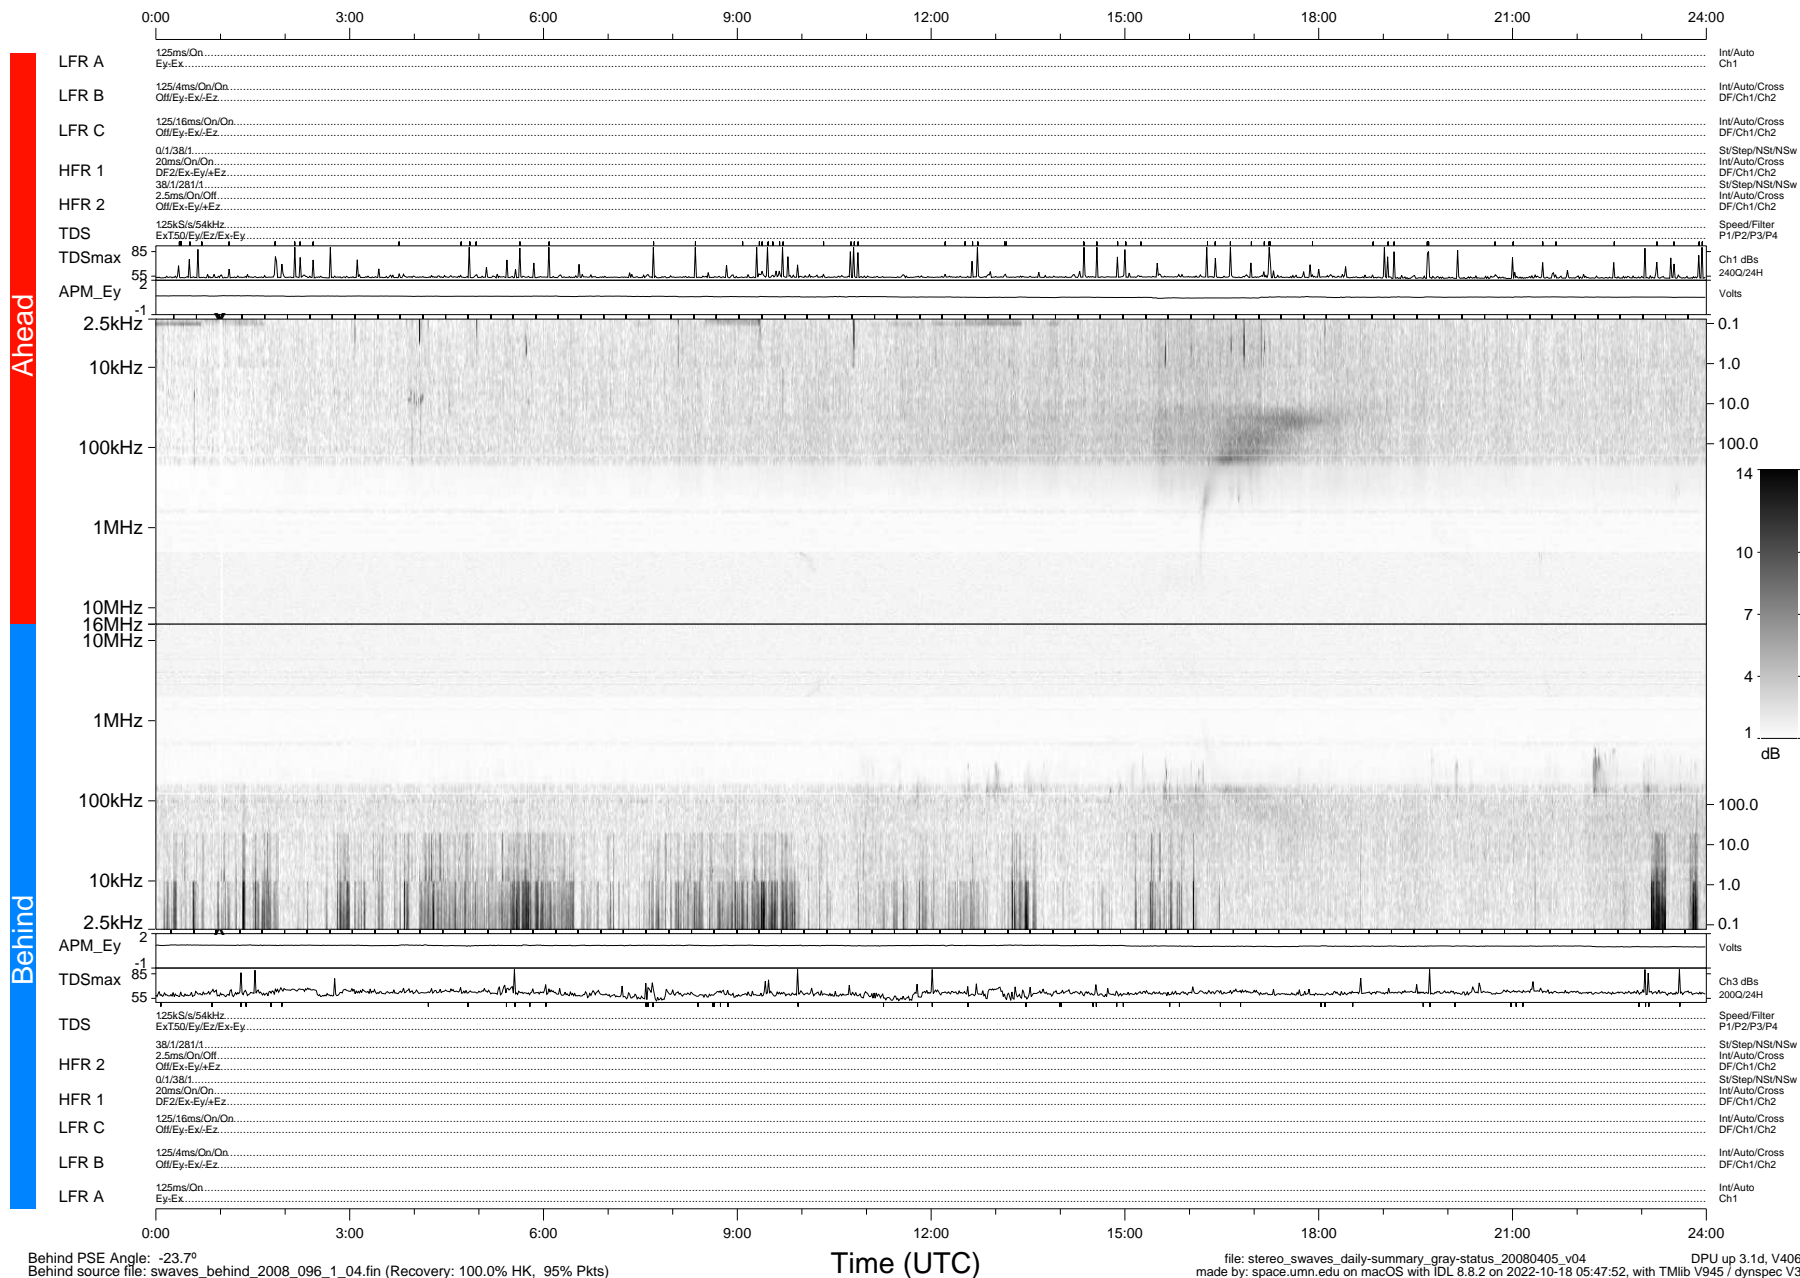

STEREO/WAVES Daily Summary - 05-Apr-2008 (DOY 096)

Ahead source file: swaves_ahead_2008_096_1_04.fin (Recovery: 100.0% HK, 101% Pkts)
Ahead PSE Angle: 24.0°

DPU up 3.4d, V406d6

Behind PSE Angle: -23.7°
Behind source file: swaves_behind_2008_096_1_04.fin (Recovery: 100.0% HK, 95% Pkts)