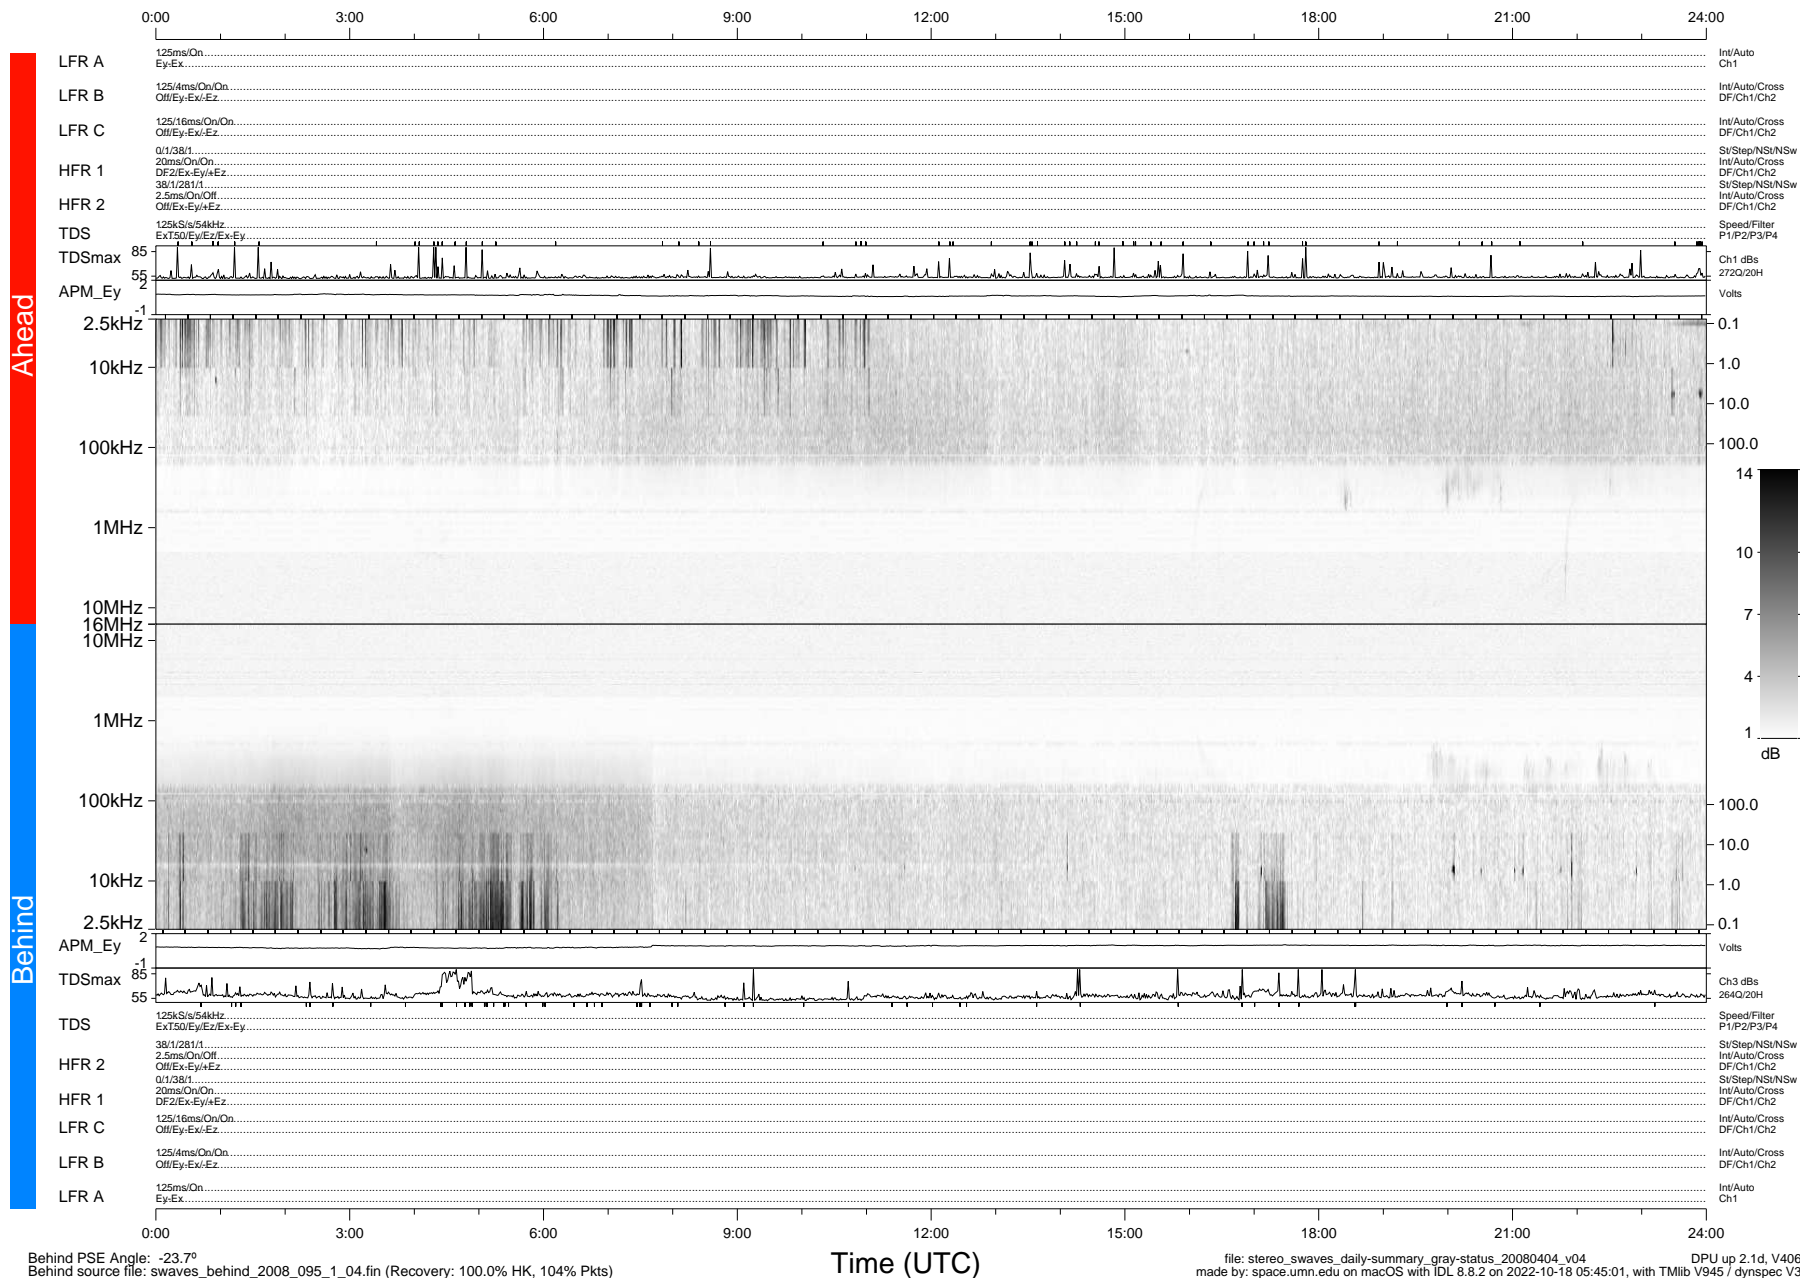

STEREO/WAVES Daily Summary - 04-Apr-2008 (DOY 095)

Ahead source file: swaves_ahead_2008_095_1_04.fin (Recovery: 100.0% HK, 105% Pkts)
Ahead PSE Angle: 24.0°

DPU up 2.4d, V406d6

Behind PSE Angle: -23.7°
Behind source file: swaves_behind_2008_095_1_04.fin (Recovery: 100.0% HK, 104% Pkts)