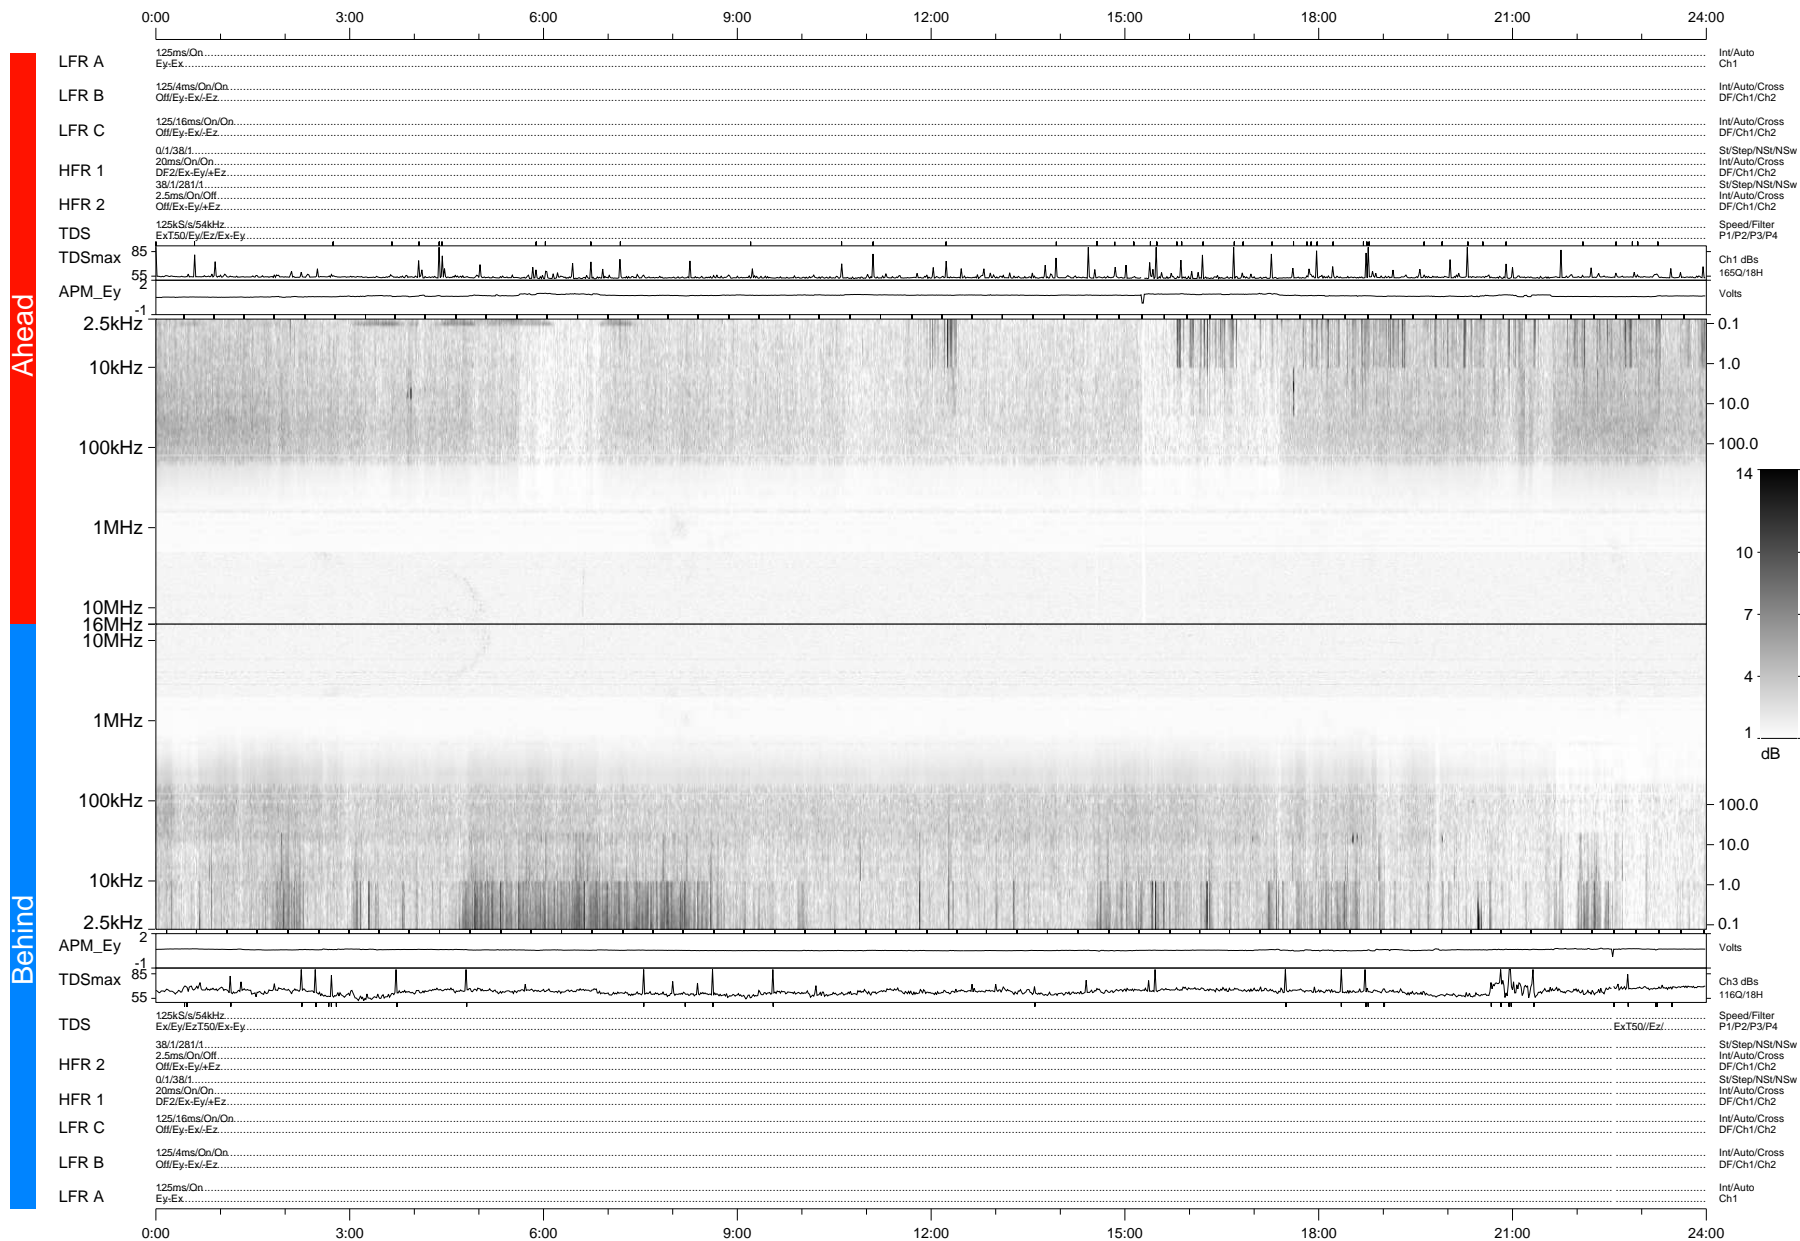

# STEREO/WAVES Daily Summary - 02-Apr-2008 (DOY 093)

Ahead source file: swaves\_ahead\_2008\_093\_1\_04.fin (Recovery: 99.9% HK, 87% Pkts)  
 Ahead PSE Angle: 23.9°

DPU up 0.4d, V406d6

Behind PSE Angle: -23.7°  
 Behind source file: swaves\_behind\_2008\_093\_1\_04.fin (Recovery: 99.9% HK, 78% Pkts)

Time (UTC)

file: stereo\_swaves\_daily-summary\_gray-status\_20080402\_v04  
 made by: space.umn.edu on macOS with IDL 8.8.2 on 2022-10-18 05:39:16, with TMLib V945 / dynspec V311

DPU up 0.1d, V406d6