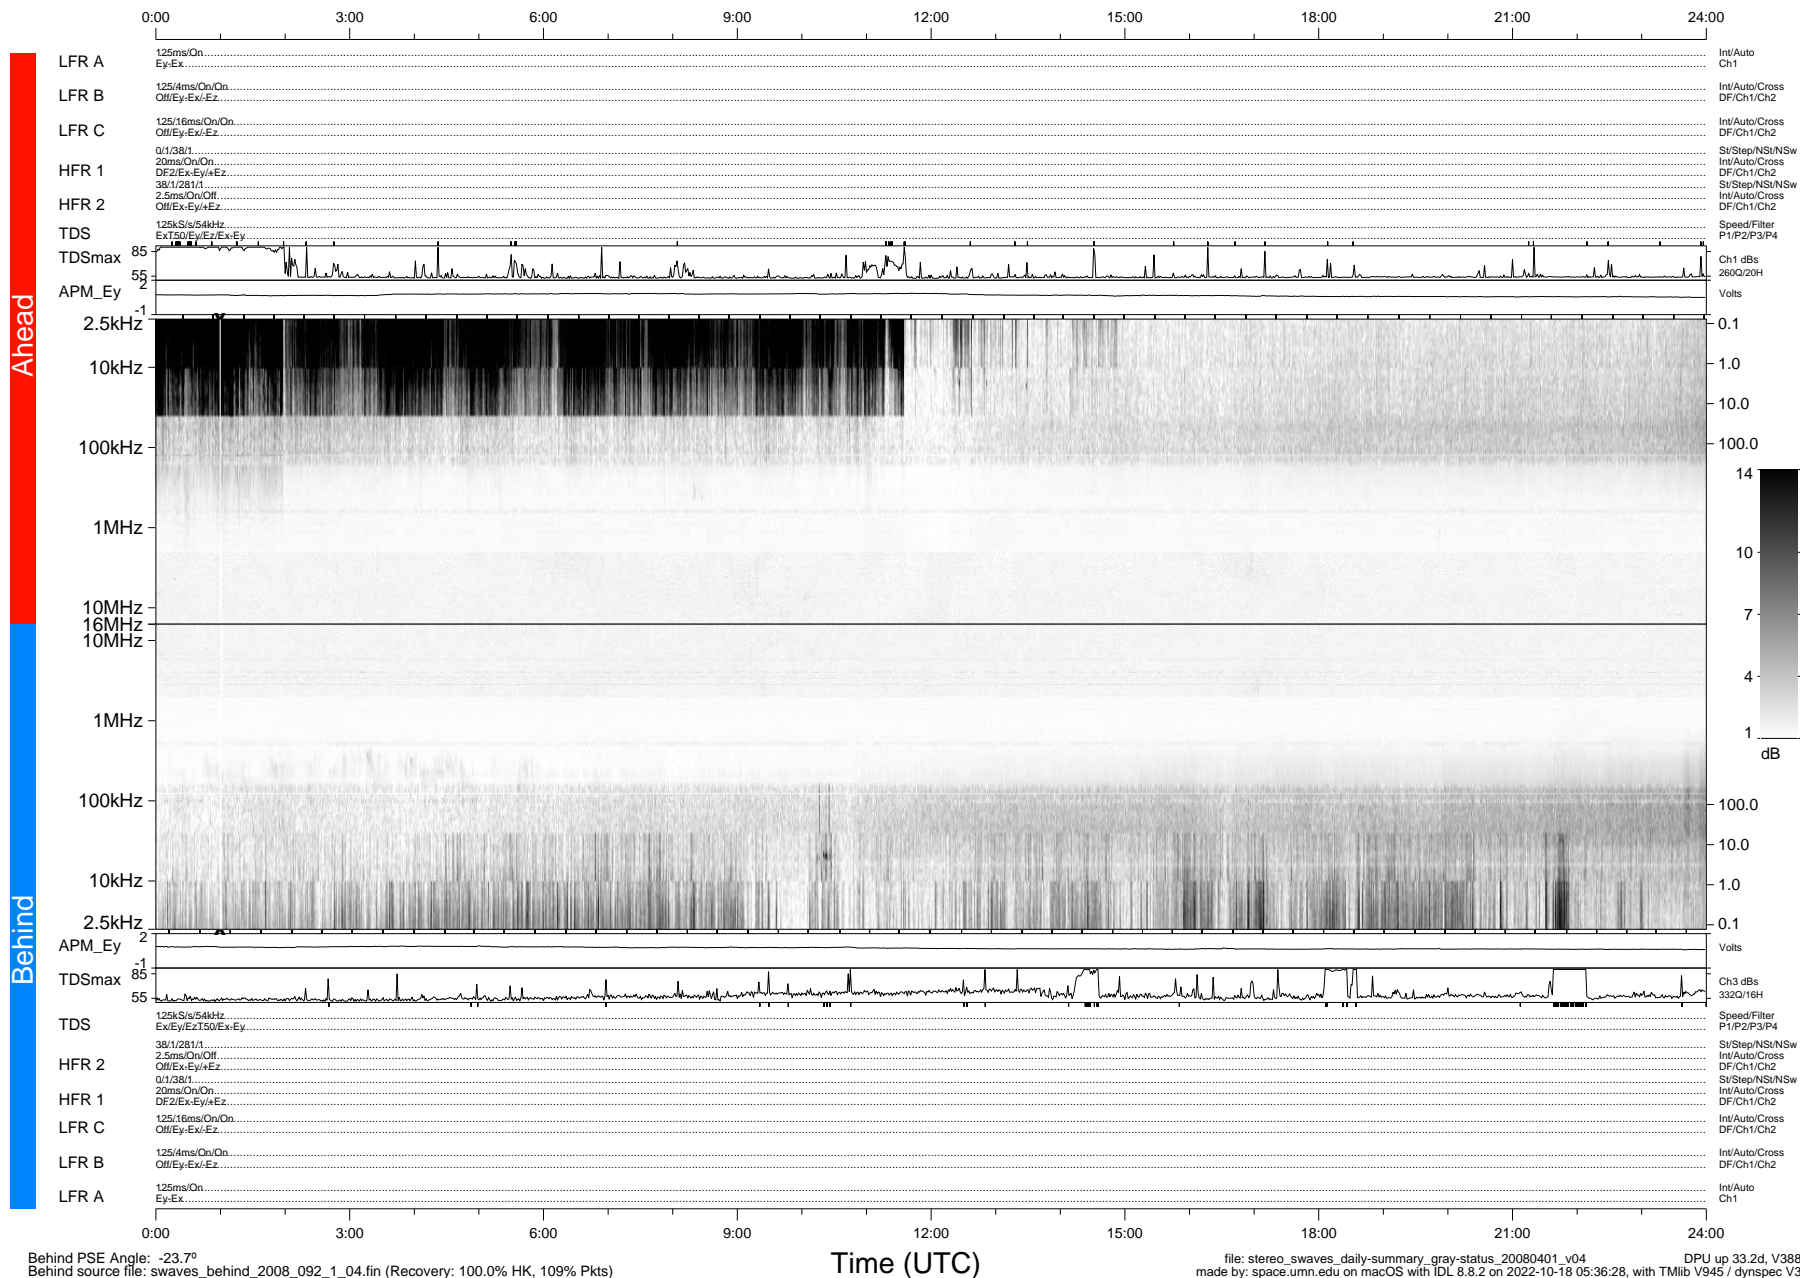

STEREO/WAVES Daily Summary - 01-Apr-2008 (DOY 092)

Ahead source file: swaves_ahead_2008_092_1_04.fin (Recovery: 100.0% HK, 99% Pkts)
Ahead PSE Angle: 23.9°

DPU up 187.5d, V388d5

Behind PSE Angle: -23.7°
Behind source file: swaves_behind_2008_092_1_04.fin (Recovery: 100.0% HK, 109% Pkts)