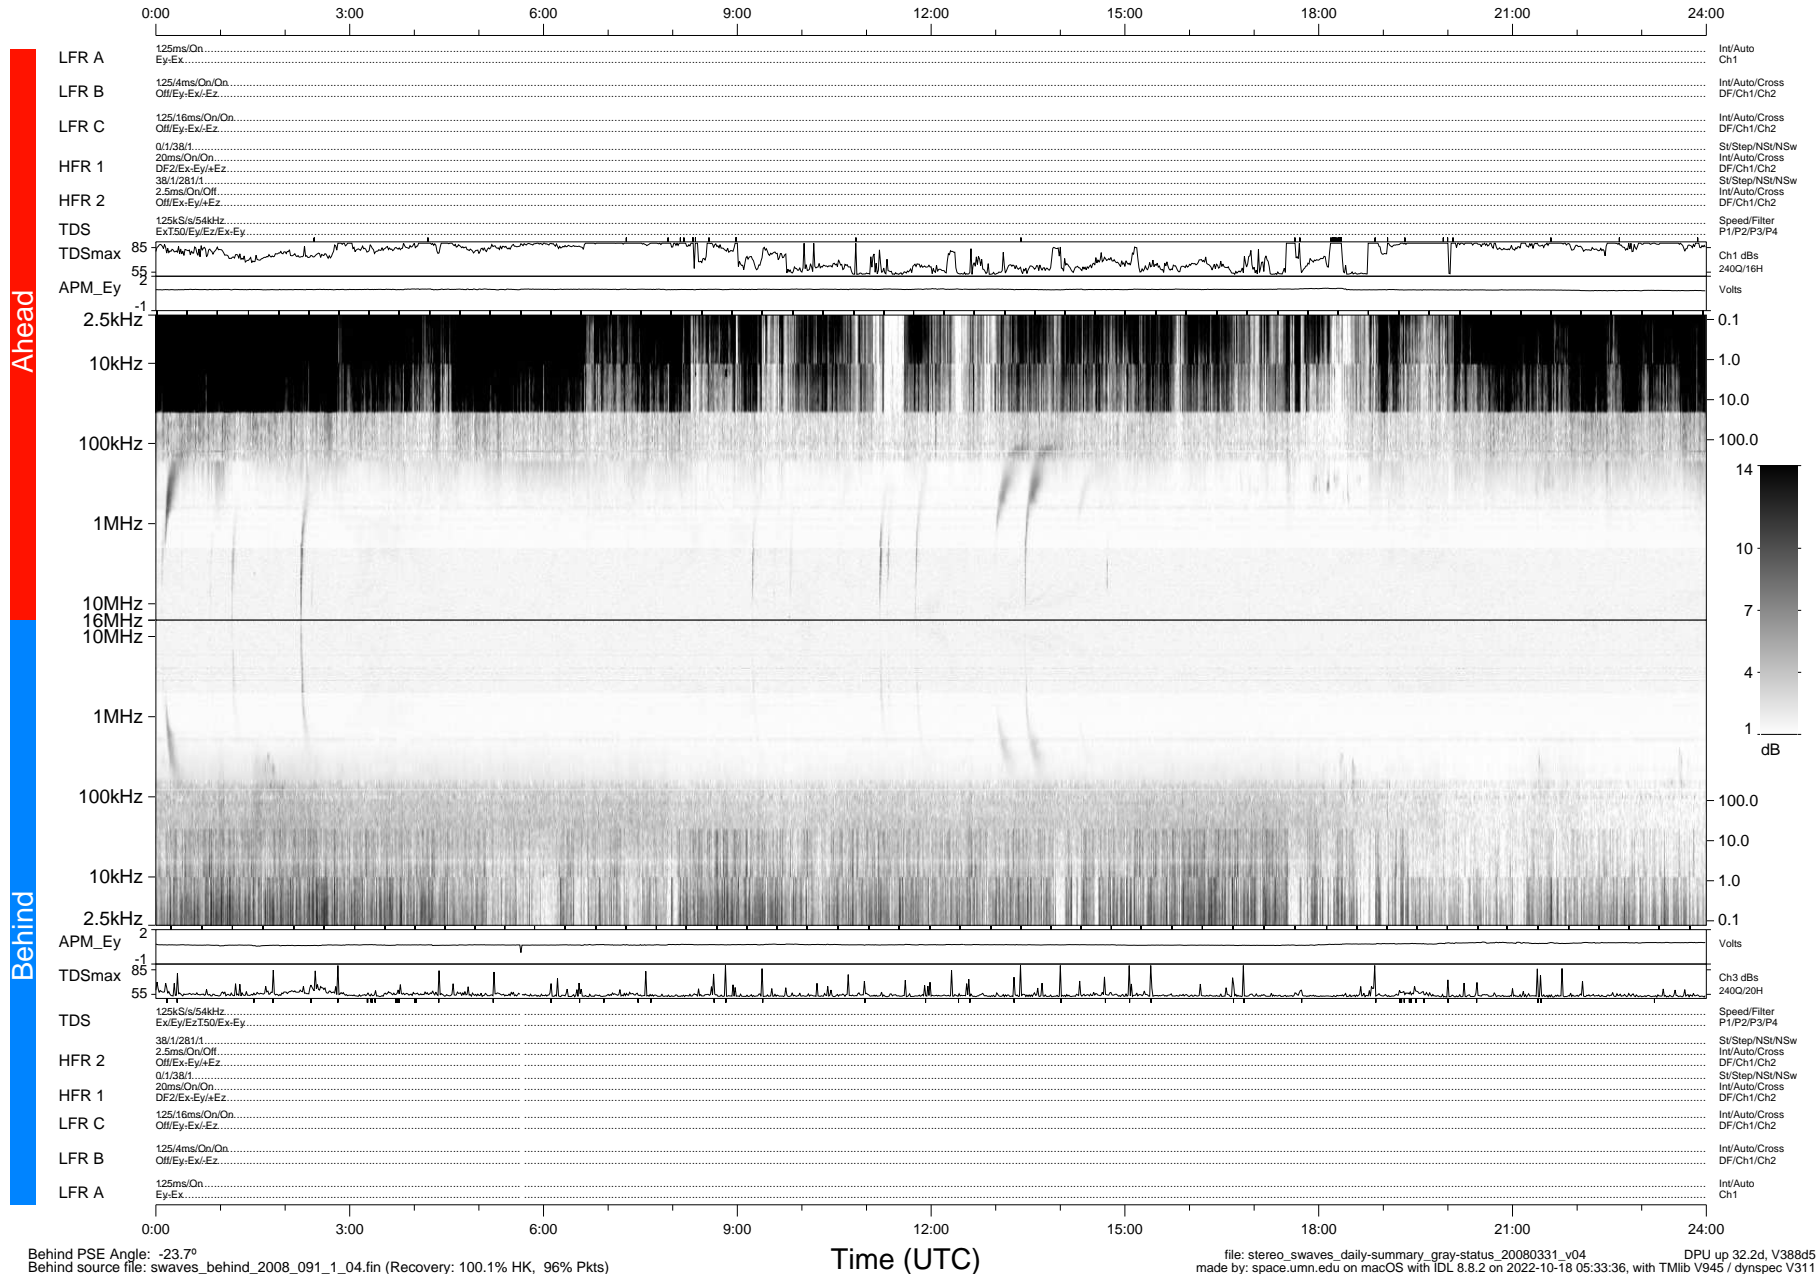

# STEREO/WAVES Daily Summary - 31-Mar-2008 (DOY 091)

Ahead source file: swaves\_ahead\_2008\_091\_1\_04.fin (Recovery: 100.0% HK, 95% Pkts)  
 Ahead PSE Angle: 23.7°

DPU up 186.5d, V388d5

Behind PSE Angle: -23.7°  
 Behind source file: swaves\_behind\_2008\_091\_1\_04.fin (Recovery: 100.1% HK, 96% Pkts)

Time (UTC)

file: stereo\_swaves\_daily-summary\_gray-status\_20080331\_v04 DPU up 32.2d, V388d5  
 made by: space.umn.edu on macOS with IDL 8.8.2 on 2022-10-18 05:33:36, with Tlib V945 / dynspec V311