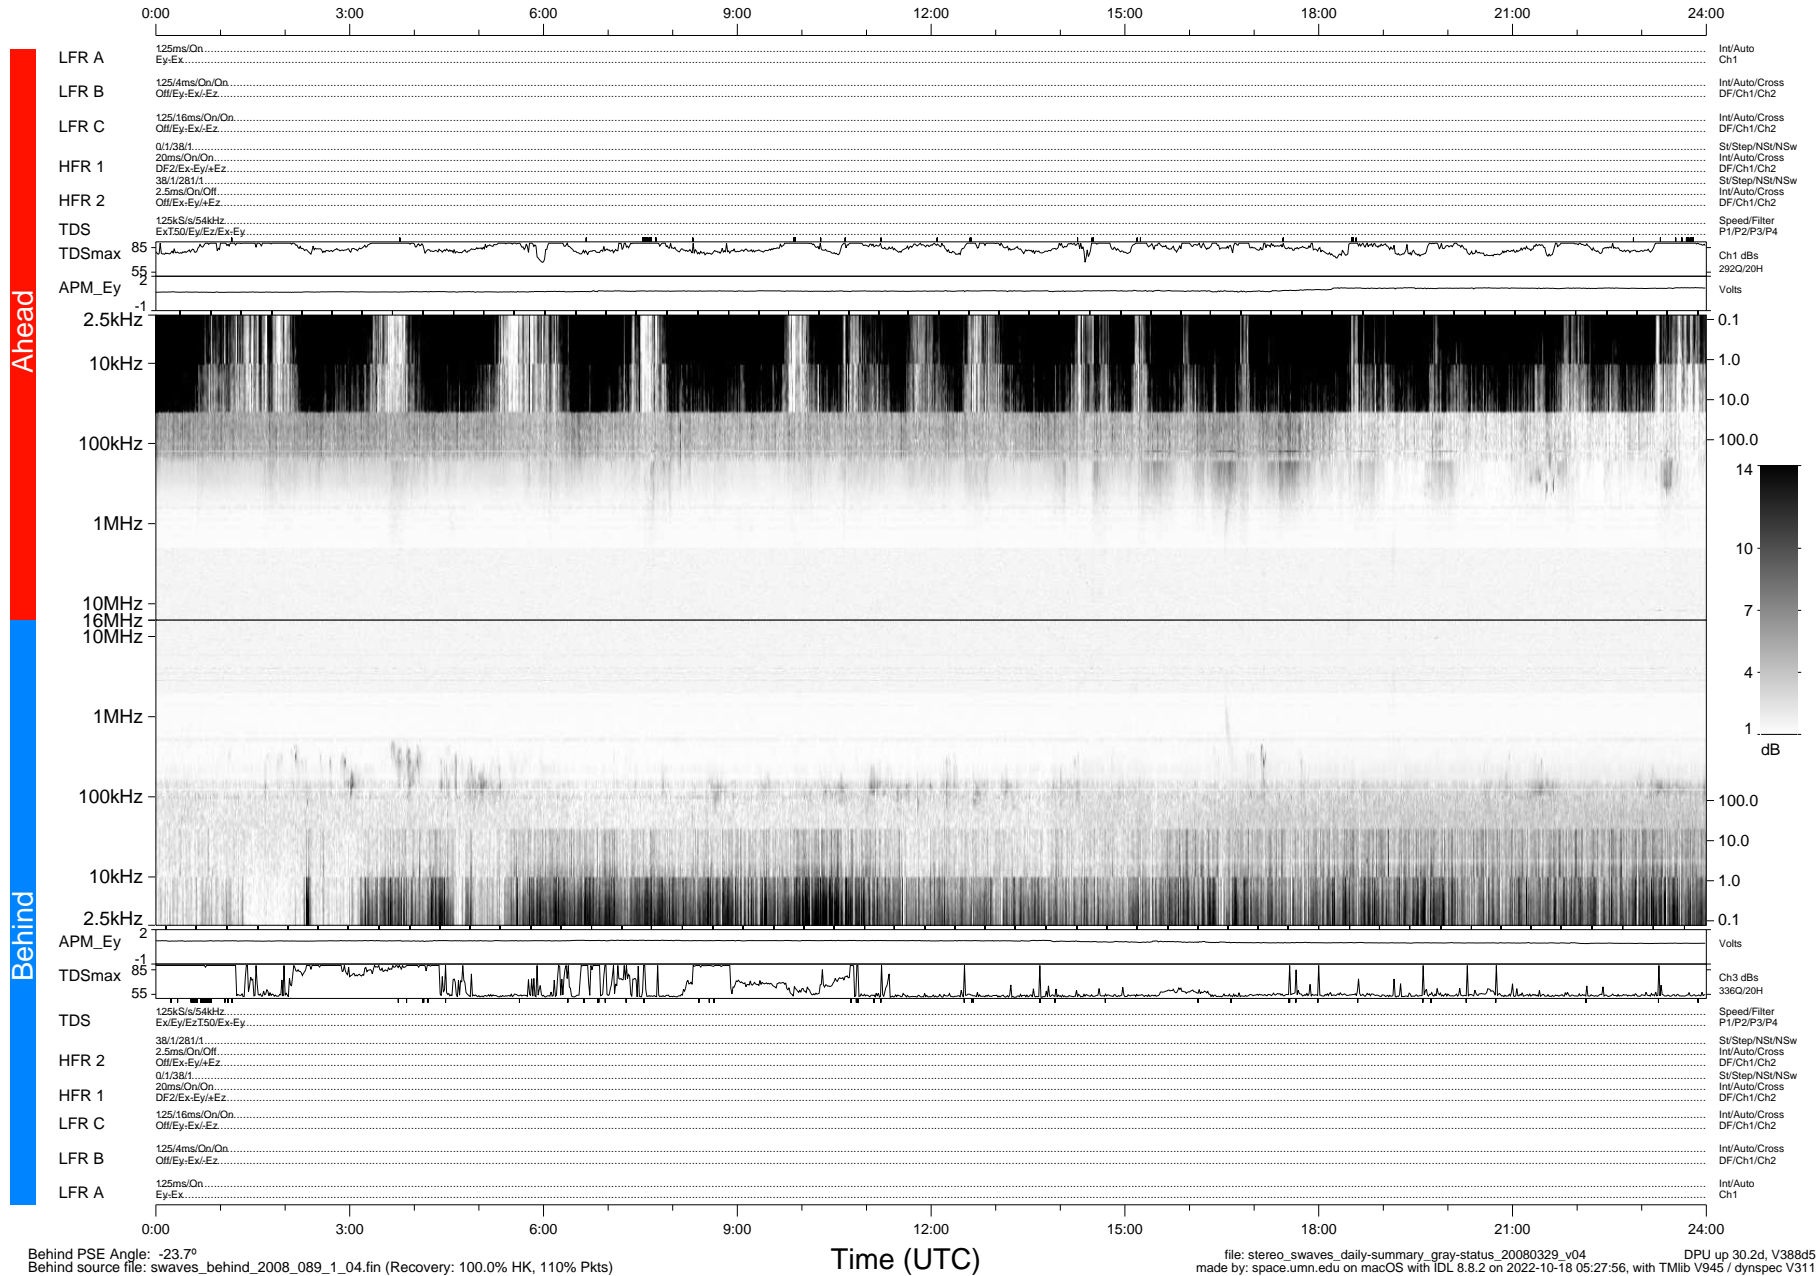

STEREO/WAVES Daily Summary - 29-Mar-2008 (DOY 089)

Ahead source file: swaves_ahead_2008_089_1_04.fin (Recovery: 100.0% HK, 104% Pkts)
 Ahead PSE Angle: 23.6°

DPU up 184.5d, V388d5

Behind PSE Angle: -23.7°
 Behind source file: swaves_behind_2008_089_1_04.fin (Recovery: 100.0% HK, 110% Pkts)

Time (UTC)

file: stereo_swaves_daily-summary_gray-status_20080329_v04 DPU up 30.2d, V388d5
 made by: space.umn.edu on macOS with IDL 8.8.2 on 2022-10-18 05:27:56, with TLib V945 / dynspec V311