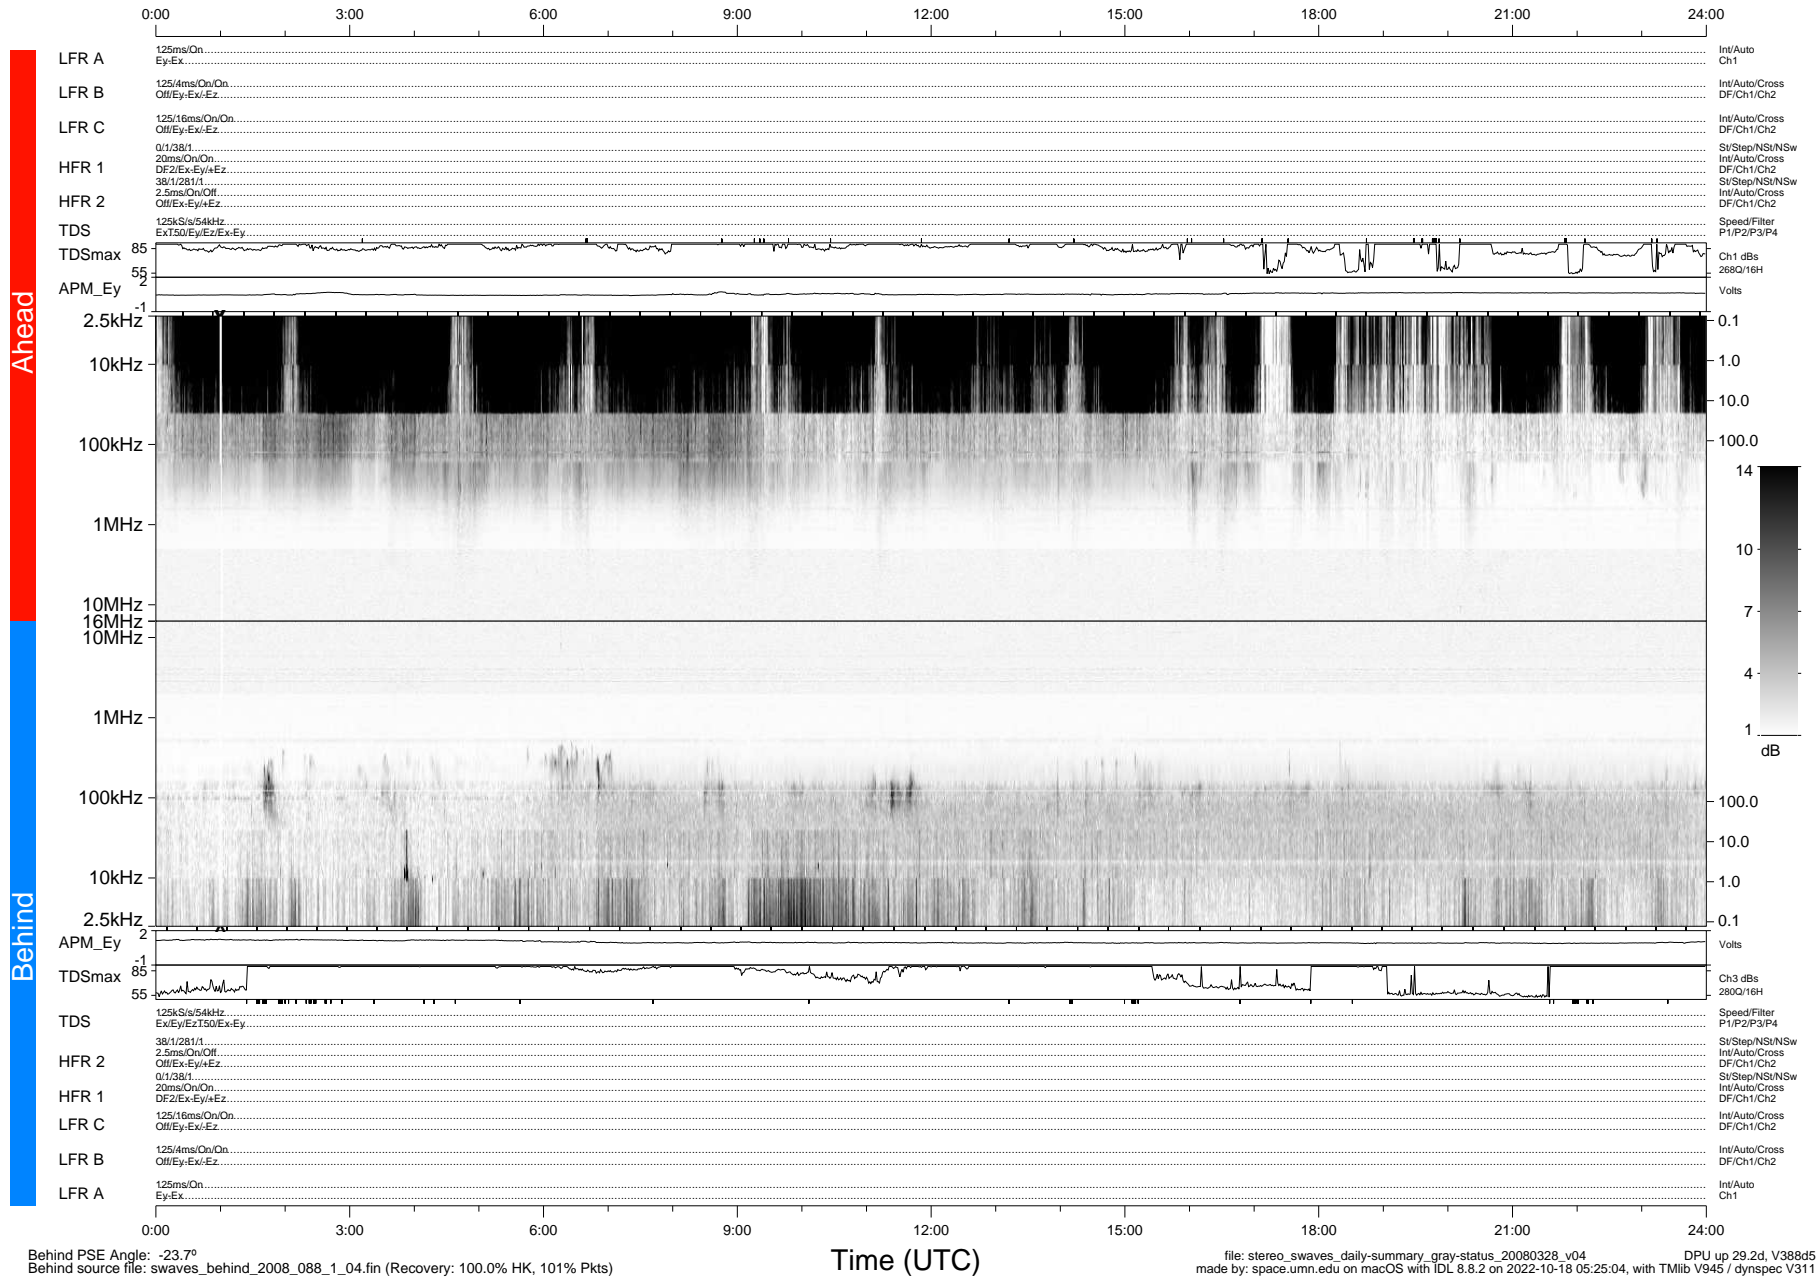

STEREO/WAVES Daily Summary - 28-Mar-2008 (DOY 088)

Ahead source file: swaves_ahead_2008_088_1_04.fin (Recovery: 100.0% HK, 99% Pkts)
 Ahead PSE Angle: 23.6°

DPU up 183.5d, V388d5

Behind PSE Angle: -23.7°
 Behind source file: swaves_behind_2008_088_1_04.fin (Recovery: 100.0% HK, 101% Pkts)

file: stereo_swaves_daily-summary_gray-status_20080328_v04
 made by: space.umn.edu on macOS with IDL 8.8.2 on 2022-10-18 05:25:04, with Tlib V945 / dynspec V311
 DPU up 29.2d, V388d5