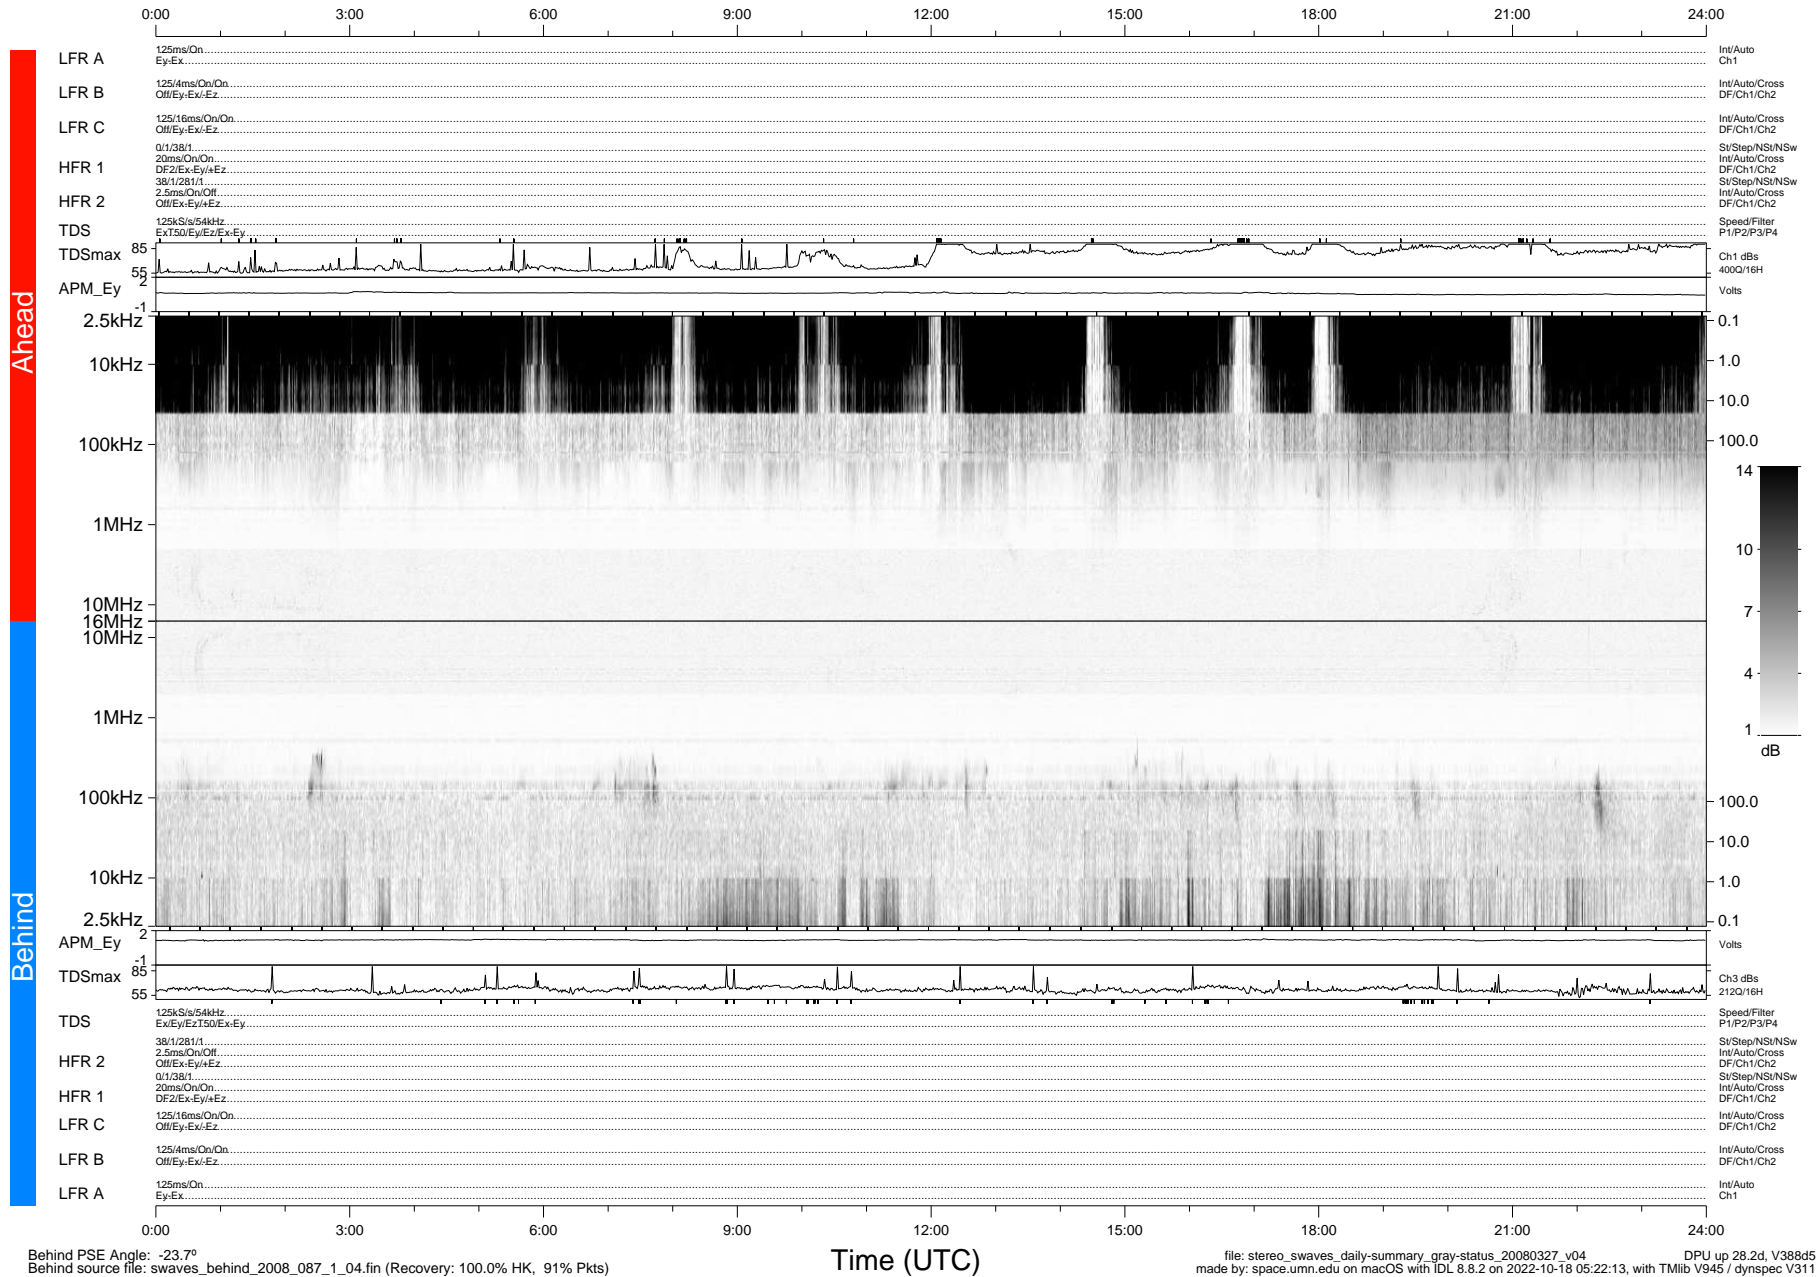

STEREO/WAVES Daily Summary - 27-Mar-2008 (DOY 087)

Ahead source file: swaves_ahead_2008_087_1_04.fin (Recovery: 100.0% HK, 119% Pkts)
 Ahead PSE Angle: 23.5°

DPU up 182.5d, V388d5

Behind PSE Angle: -23.7°
 Behind source file: swaves_behind_2008_087_1_04.fin (Recovery: 100.0% HK, 91% Pkts)

Time (UTC)

file: stereo_swaves_daily-summary_gray-status_20080327_v04
 made by: space.umn.edu on macOS with IDL 8.8.2 on 2022-10-18 05:22:13, with TMLib V945 / dynspec V311
 DPU up 28.2d, V388d5