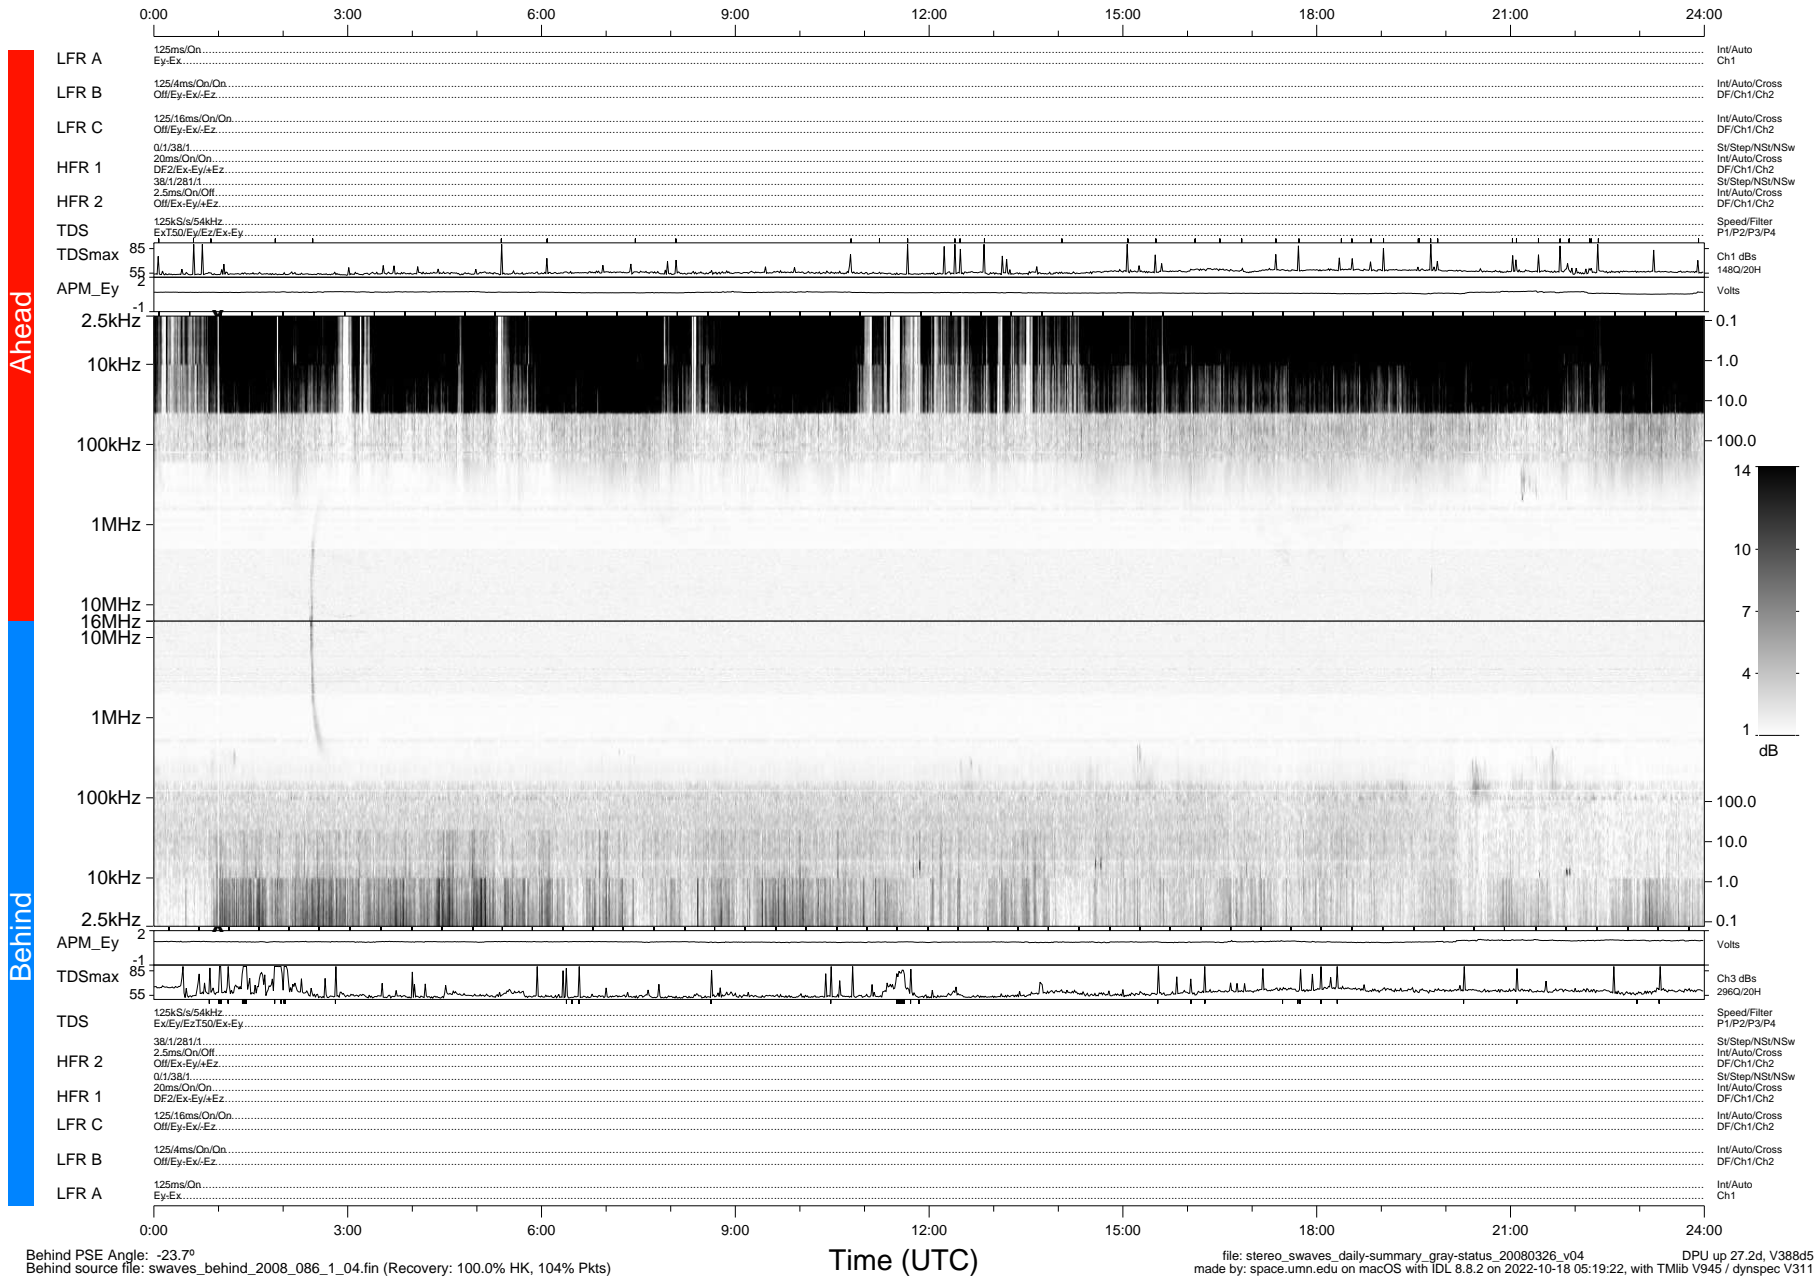

STEREO/WAVES Daily Summary - 26-Mar-2008 (DOY 086)

Ahead source file: swaves_ahead_2008_086_1_04.fin (Recovery: 100.0% HK, 82% Pkts)
 Ahead PSE Angle: 23.5°

DPU up 181.5d, V388d5

Behind PSE Angle: -23.7°
 Behind source file: swaves_behind_2008_086_1_04.fin (Recovery: 100.0% HK, 104% Pkts)

file: stereo_swaves_daily-summary_gray-status_20080326_v04
 made by: space.umn.edu on macOS with IDL 8.8.2 on 2022-10-18 05:19:22, with Tlib V945 / dynspec V311
 DPU up 27.2d, V388d5