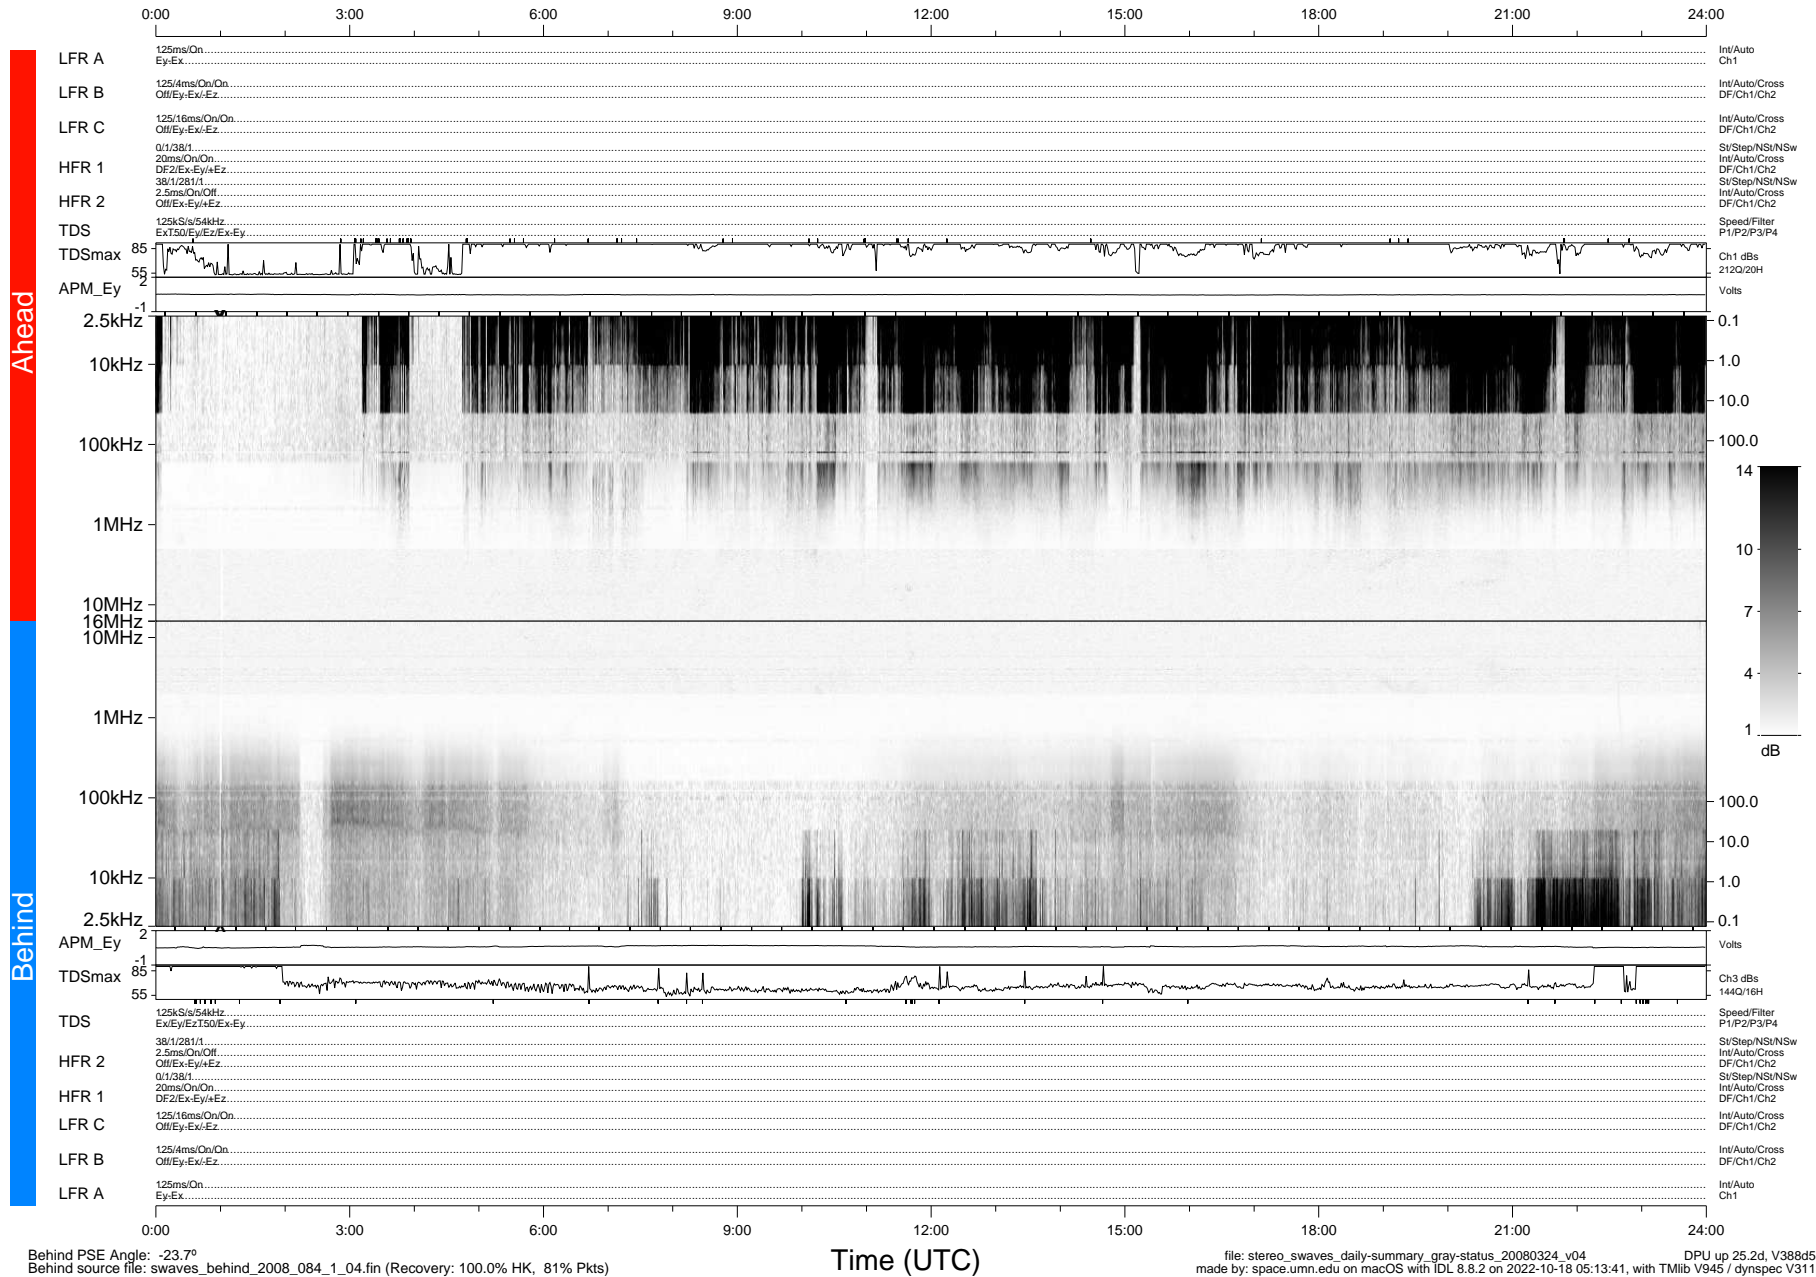

# STEREO/WAVES Daily Summary - 24-Mar-2008 (DOY 084)

Ahead source file: swaves\_ahead\_2008\_084\_1\_04.fin (Recovery: 100.0% HK, 92% Pkts)  
 Ahead PSE Angle: 23.4°

DPU up 179.5d, V388d5

Behind PSE Angle: -23.7°  
 Behind source file: swaves\_behind\_2008\_084\_1\_04.fin (Recovery: 100.0% HK, 81% Pkts)