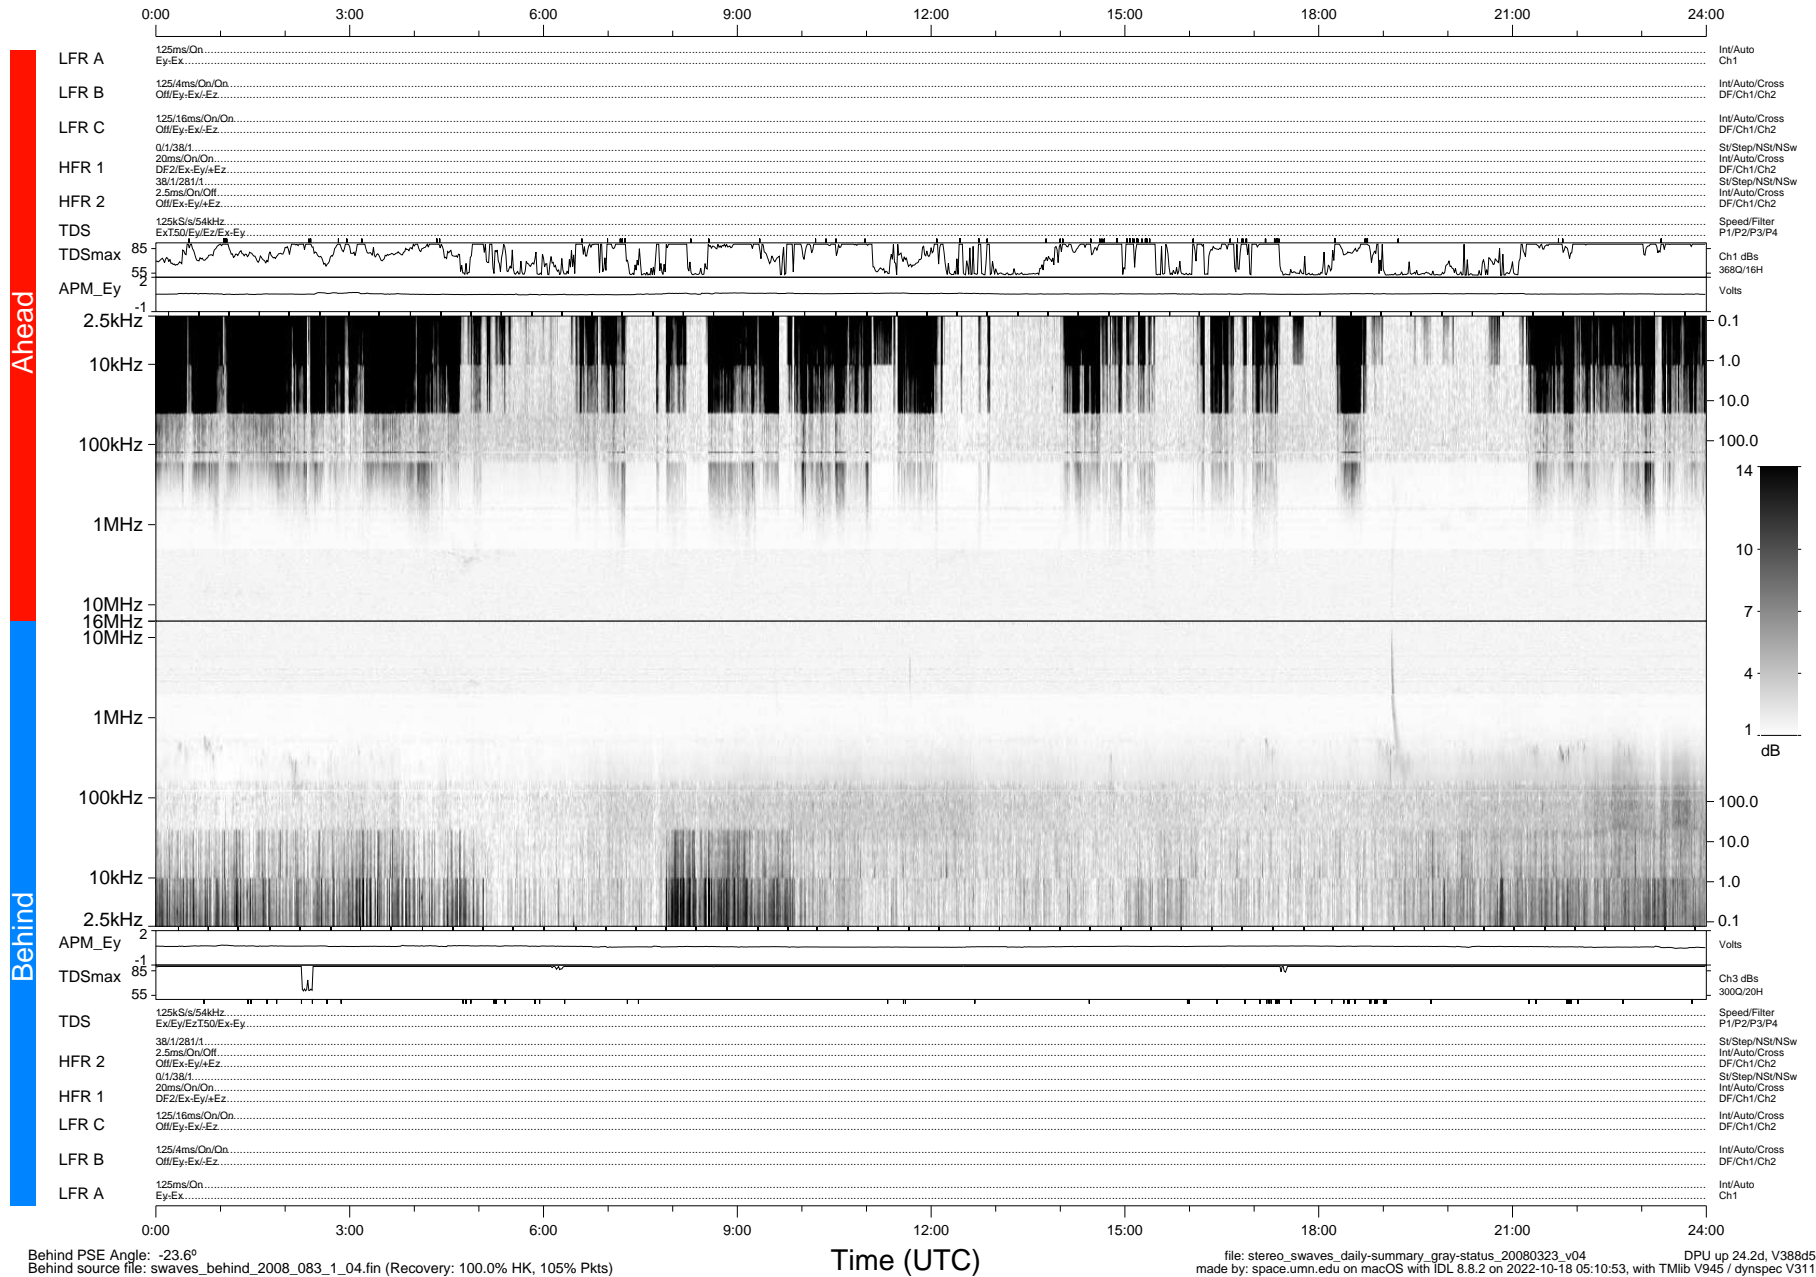

STEREO/WAVES Daily Summary - 23-Mar-2008 (DOY 083)

Ahead source file: swaves_ahead_2008_083_1_04.fin (Recovery: 100.0% HK, 114% Pkts)
 Ahead PSE Angle: 23.4°

DPU up 178.5d, V388d5

Behind PSE Angle: -23.6°
 Behind source file: swaves_behind_2008_083_1_04.fin (Recovery: 100.0% HK, 105% Pkts)

file: stereo_swaves_daily-summary_gray-status_20080323_v04 DPU up 24.2d, V388d5
 made by: space.umn.edu on macOS with IDL 8.8.2 on 2022-10-18 05:10:53, with Tlib V945 / dynspec V311