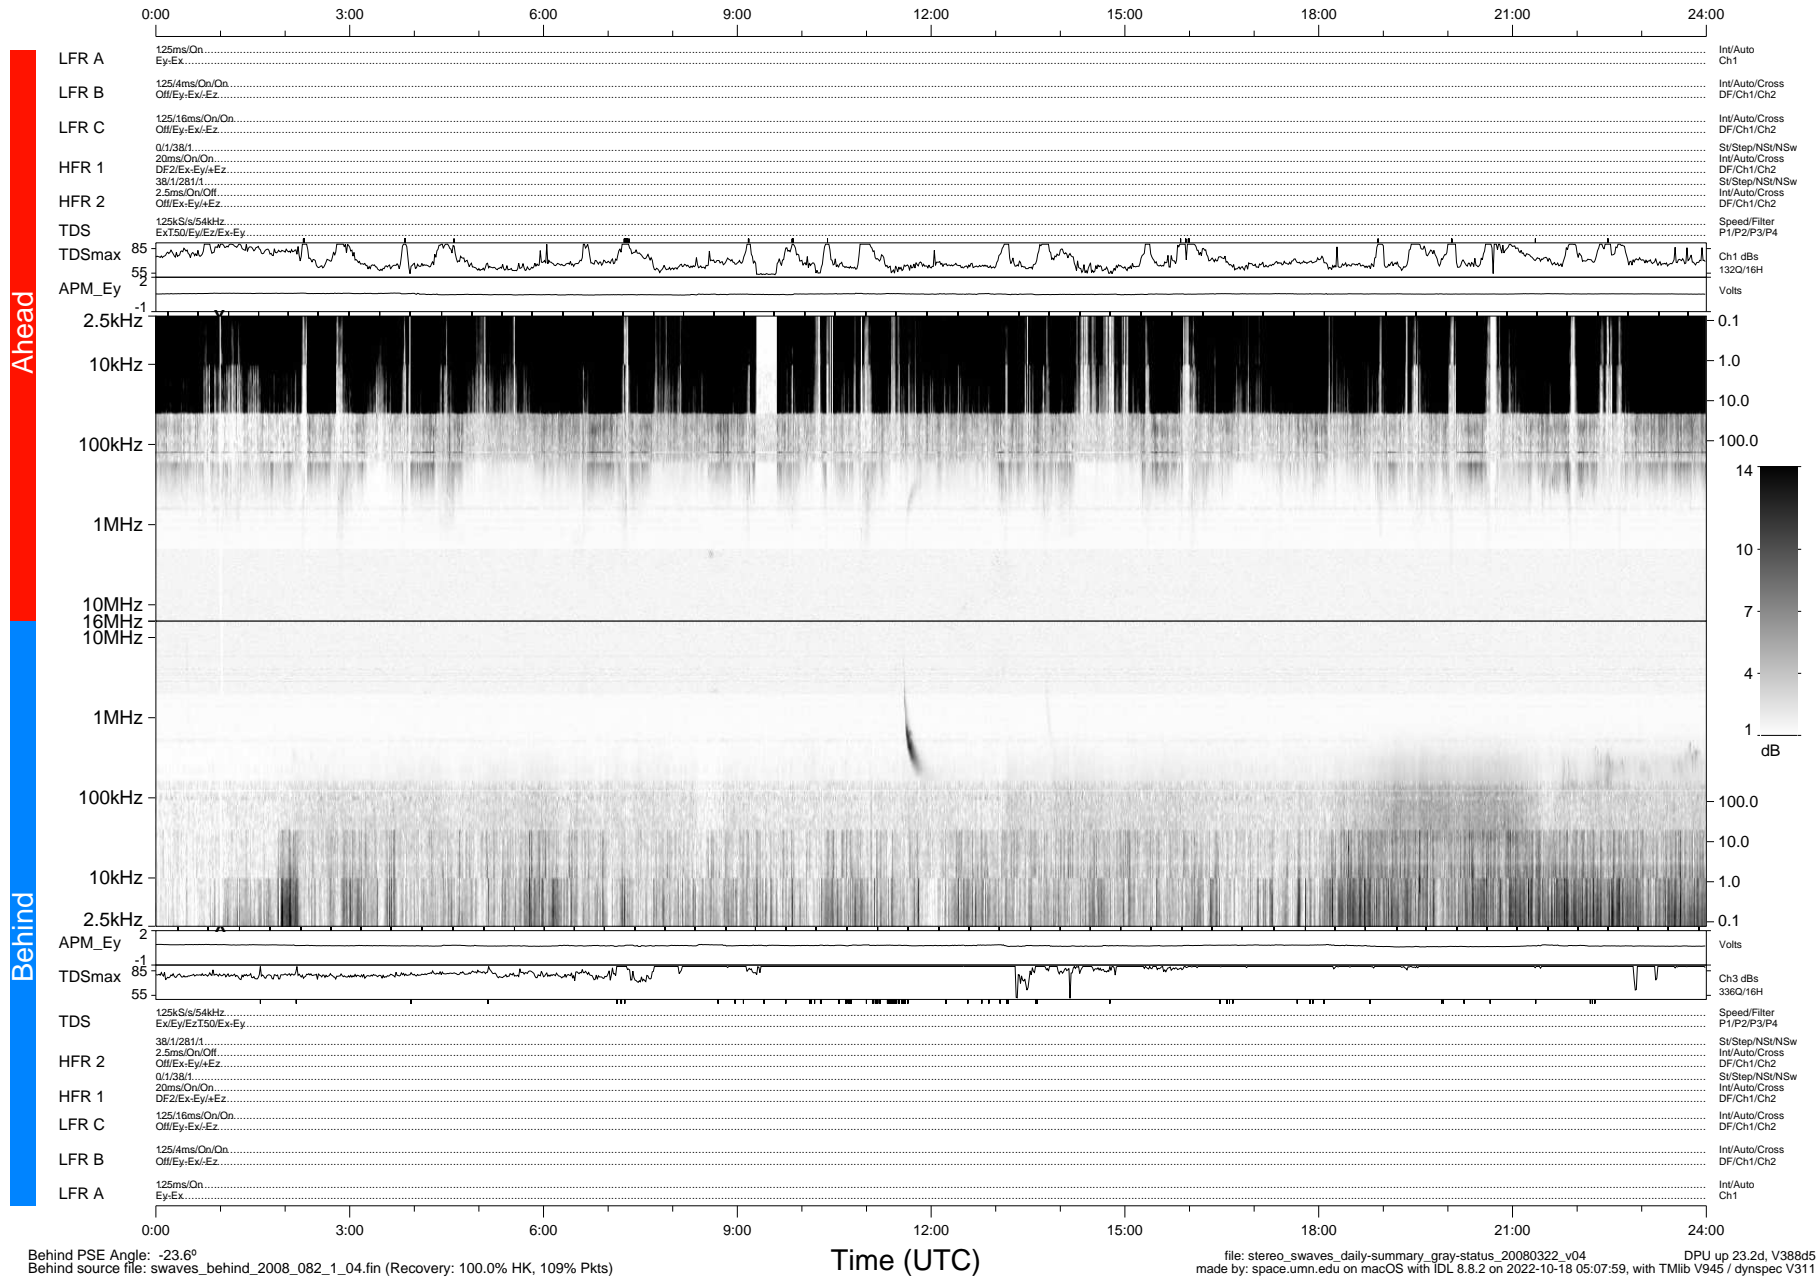

STEREO/WAVES Daily Summary - 22-Mar-2008 (DOY 082)

Ahead source file: swaves_ahead_2008_082_1_04.fin (Recovery: 100.0% HK, 79% Pkts)
 Ahead PSE Angle: 23.3°

DPU up 177.5d, V388d5

Behind PSE Angle: -23.6°
 Behind source file: swaves_behind_2008_082_1_04.fin (Recovery: 100.0% HK, 109% Pkts)

Time (UTC)

file: stereo_swaves_daily-summary_gray-status_20080322_v04 DPU up 23.2d, V388d5
 made by: space.umn.edu on macOS with IDL 8.8.2 on 2022-10-18 05:07:59, with TLib V945 / dynspec V311