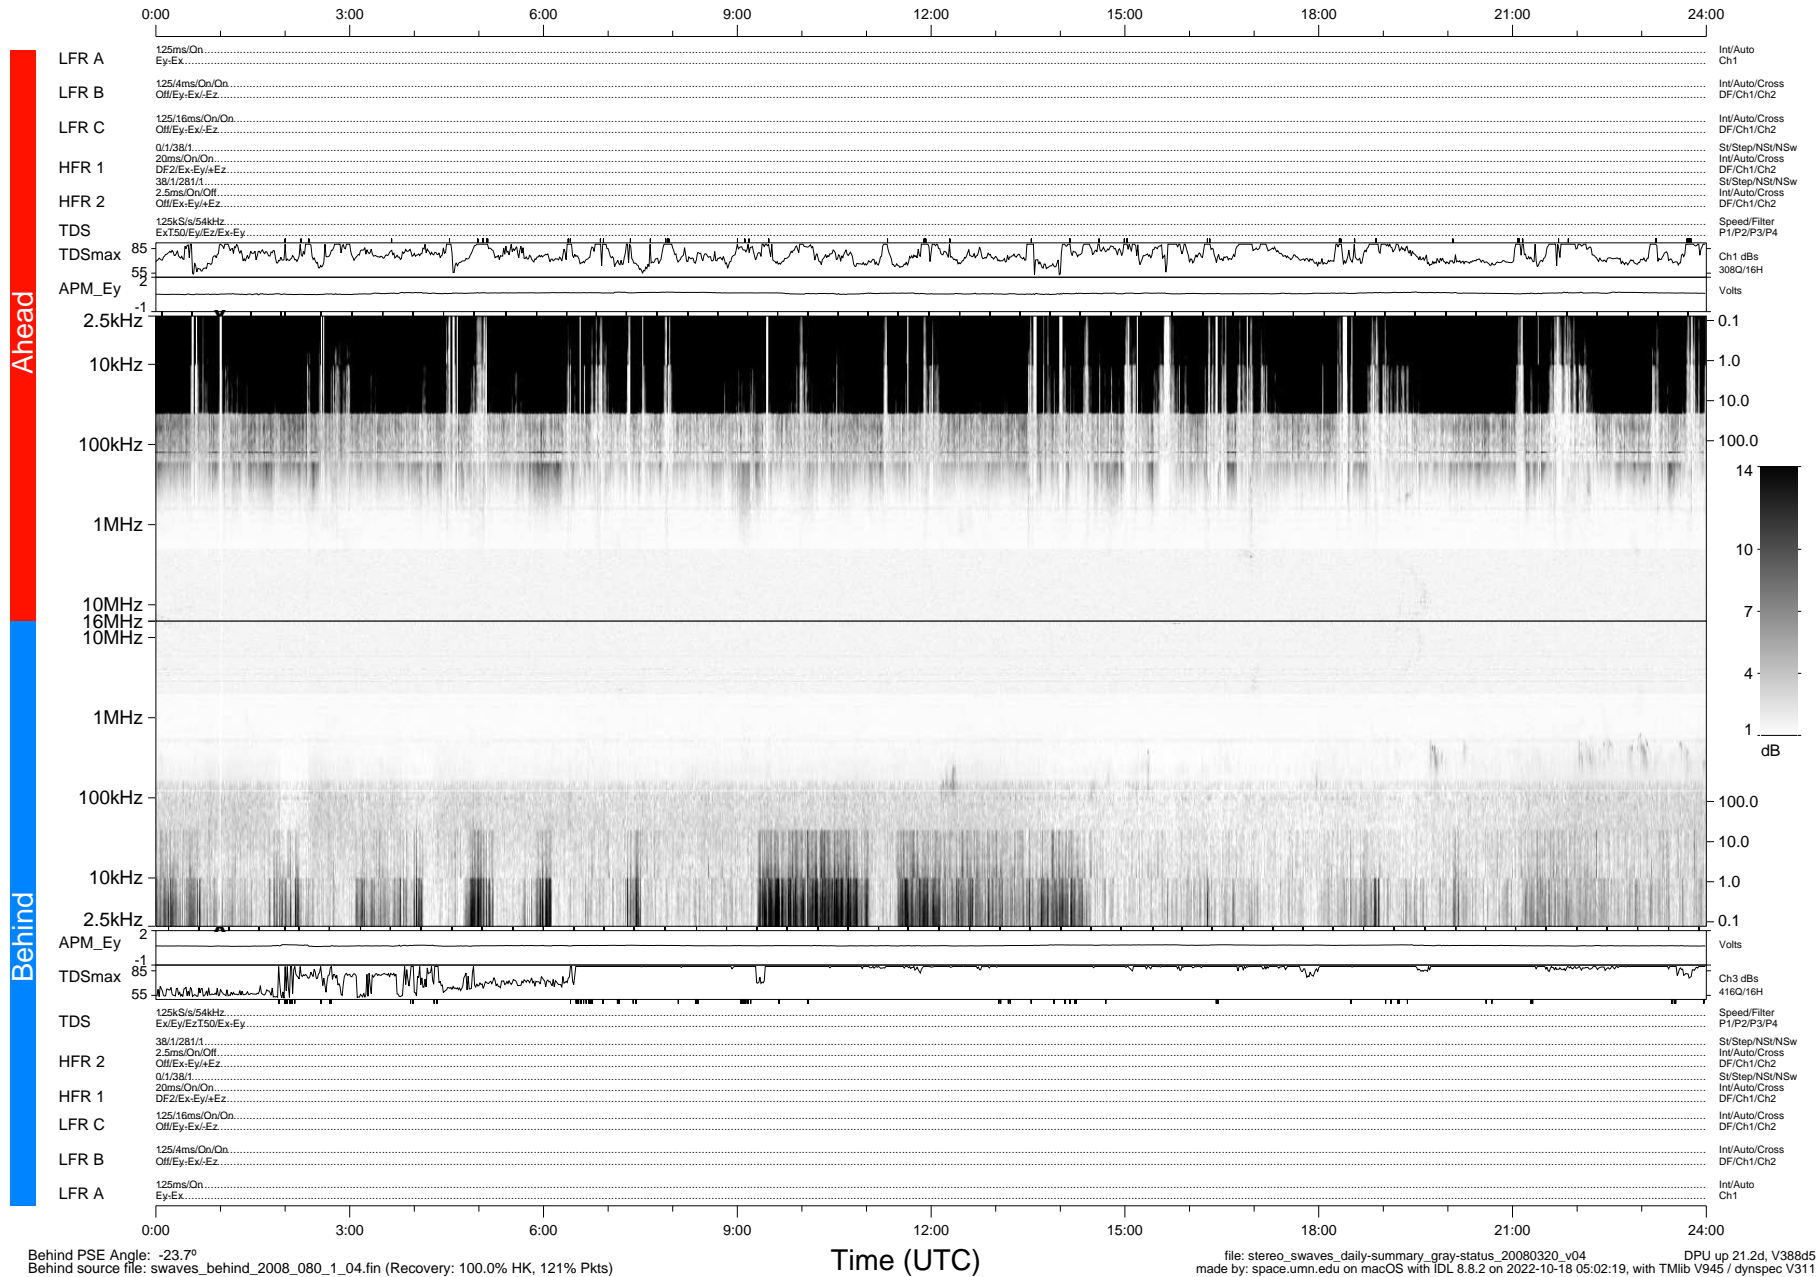

STEREO/WAVES Daily Summary - 20-Mar-2008 (DOY 080)

Ahead source file: swaves_ahead_2008_080_1_04.fin (Recovery: 100.0% HK, 105% Pkts)
 Ahead PSE Angle: 23.1°

DPU up 175.5d, V388d5

Behind PSE Angle: -23.7°
 Behind source file: swaves_behind_2008_080_1_04.fin (Recovery: 100.0% HK, 121% Pkts)

file: stereo_swaves_daily-summary_gray-status_20080320_v04
 made by: space.umn.edu on macOS with IDL 8.8.2 on 2022-10-18 05:02:19, with TLib V945 / dynspec V311
 DPU up 21.2d, V388d5