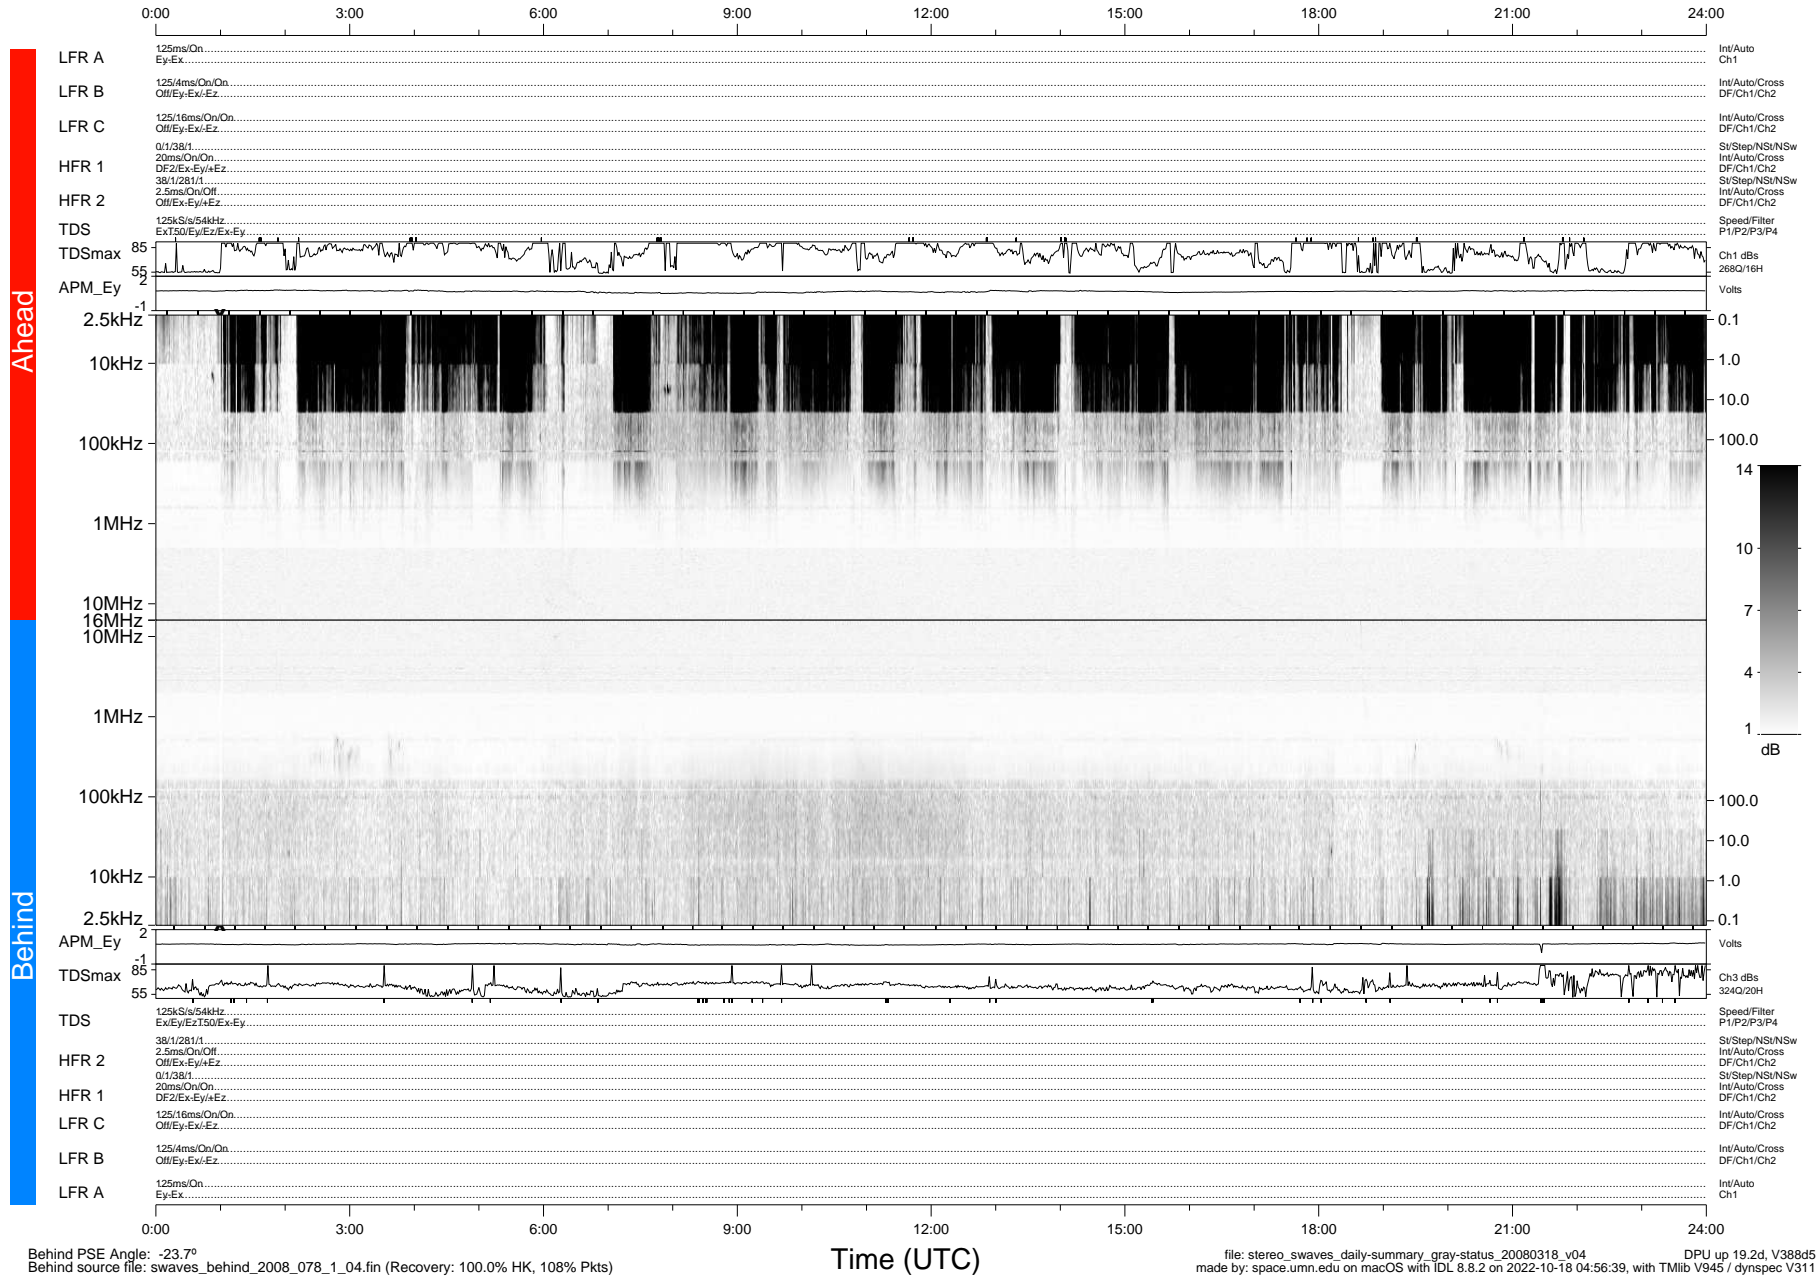

STEREO/WAVES Daily Summary - 18-Mar-2008 (DOY 078)

Ahead source file: swaves_ahead_2008_078_1_04.fin (Recovery: 100.0% HK, 99% Pkts)
Ahead PSE Angle: 23.1°

DPU up 173.5d, V388d5

Behind PSE Angle: -23.7°
Behind source file: swaves_behind_2008_078_1_04.fin (Recovery: 100.0% HK, 108% Pkts)

Time (UTC)